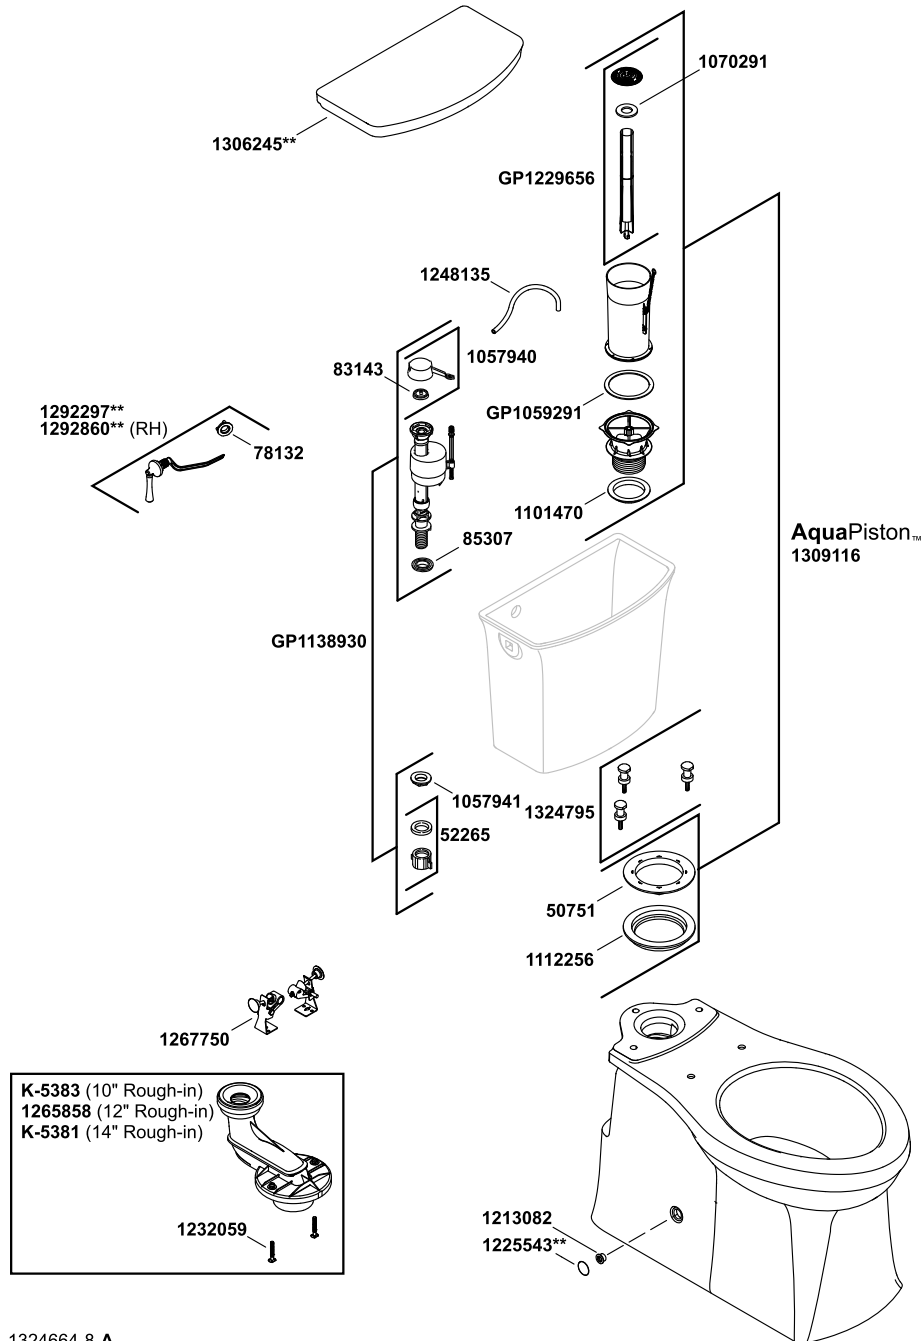

Corbelle™

1.28 gpf toilet tank with AquaPiston® flush technology and right-hand flush
K-4143-RA-0

1324664-8-A

© 2017 Kohler Co.