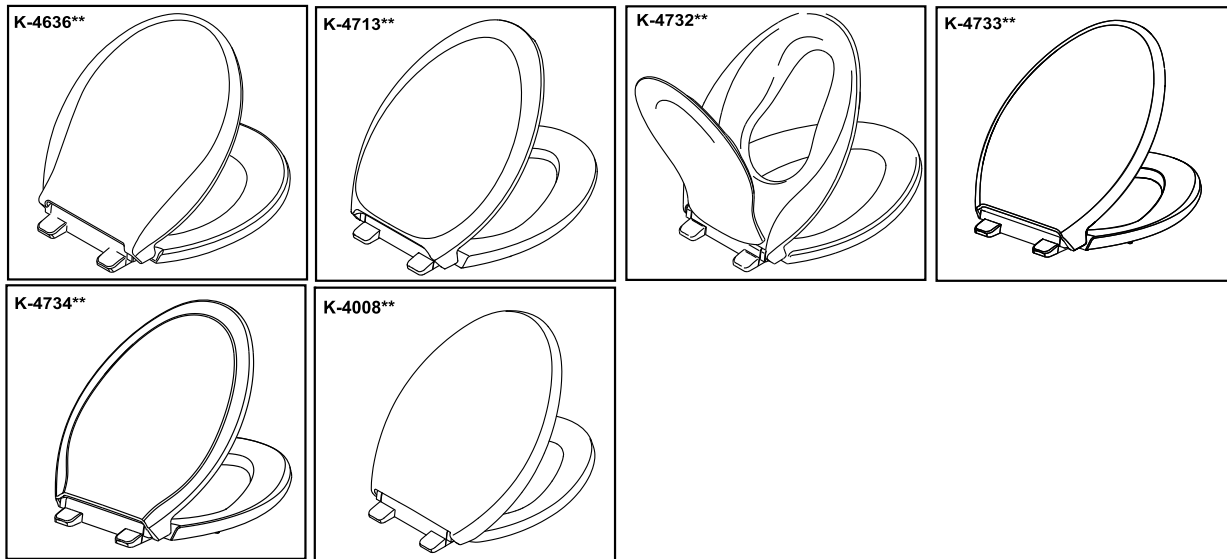

# Reveal® Quiet-Close™ with Grip-Tight

elongated toilet seat  
K-4008-0

Older Styles

1199854-8-E

© 2015 Kohler Co.