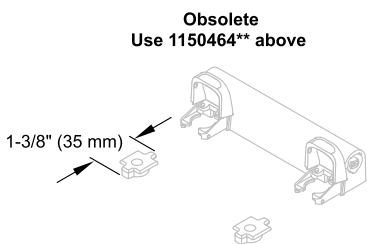

# Reveal® Quiet-Close™ with Grip-Tight

elongated toilet seat  
K-4008-0

Older Styles

1199854-8-E

© 2015 Kohler Co.