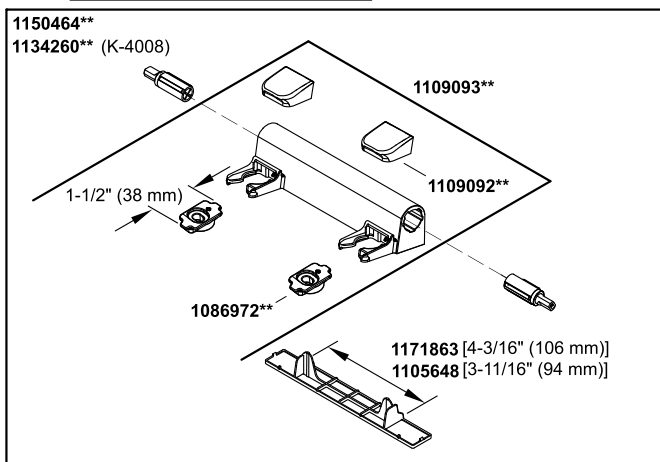

# Reveal® Quiet-Close™ with Grip-Tight

elongated toilet seat  
K-4008-0

Older Styles

1199854-8-E

© 2015 Kohler Co.