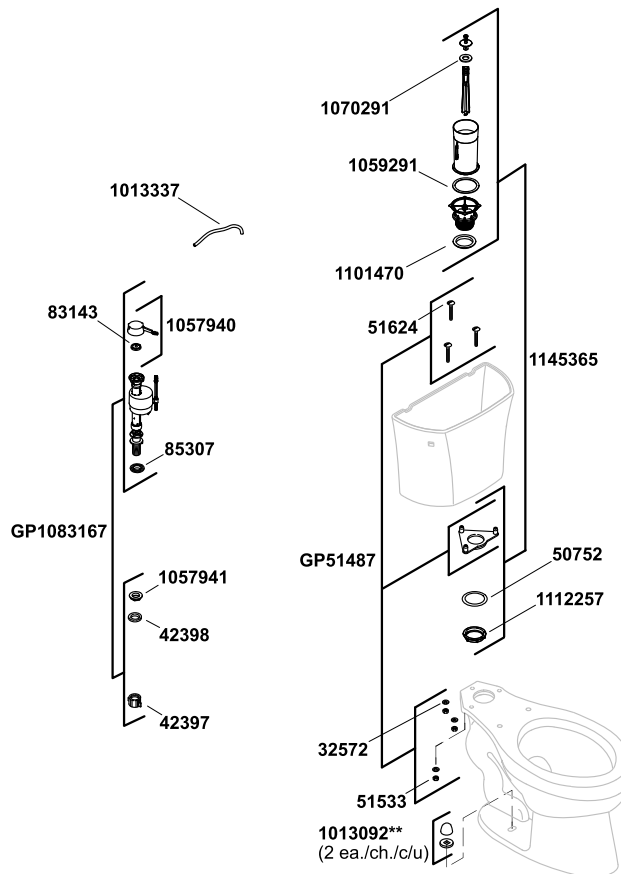

# Highline®

Comfort Height® two-piece elongated 1.6 gpf toilet with Class Five®  
K-3979-T-0