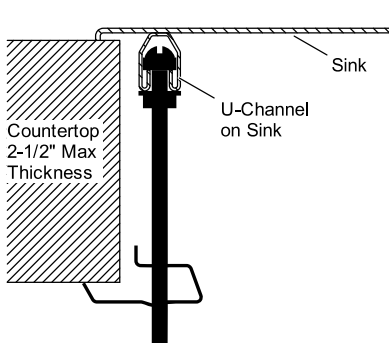

Vault™

29-3/4" x 24-5/16" x 9-5/16" top-mount single-bowl stainless steel kitchen sink
K-3935-3-NA

Older Styles

1223198-8-D

© 2014 Kohler Co.