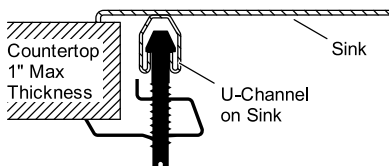

Vault™

29-3/4" x 24-5/16" x 9-5/16" top-mount single-bowl stainless steel kitchen sink
K-3935-3-NA

Older Styles

1223198-8-D

© 2014 Kohler Co.