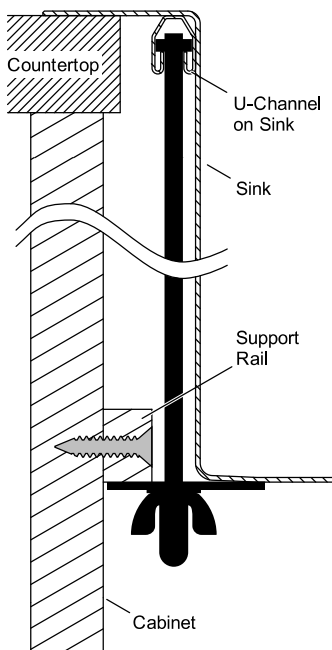

Vault™

29-3/4" x 24-5/16" x 9-5/16" top-mount single-bowl stainless steel kitchen sink
K-3935-3-NA

Older Styles

1223198-8-D

© 2014 Kohler Co.