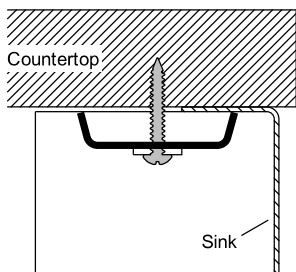

Vault™

29-3/4" x 24-5/16" x 9-5/16" top-mount single-bowl stainless steel kitchen sink
K-3935-3-NA

Older Styles

1223198-8-D

© 2014 Kohler Co.