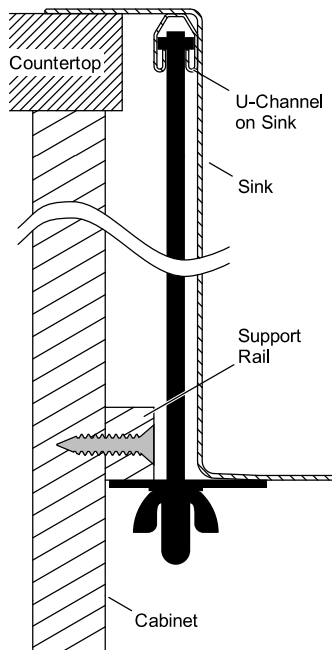

Vault™

33" x 22" x 9-5/16" Smart Divide® top-/under-mount double-equal bowl kitchen sink with 4 faucet holes
K-3838-4-NA

91915
(Qty 4)

1150001
(Qty 10)

1173293
(Qty 6)

1177160
(Qty 12)

1177161 (Qty 12)
Use this kit in place of 1177160 for thicker countertops (up to 2-1/2")