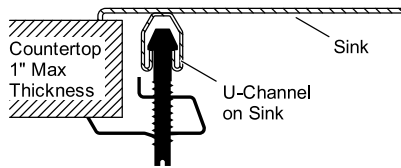

Vault™

33" x 22" x 9-5/16" Smart Divide® top-/under-mount double-equal bowl kitchen sink with 4 faucet holes
K-3838-4-NA

91915
(Qty 4)

1150001
(Qty 10)

1173293
(Qty 6)

1177160
(Qty 12)

1177161 (Qty 12)
Use this kit in place of 1177160 for thicker countertops (up to 2-1/2")