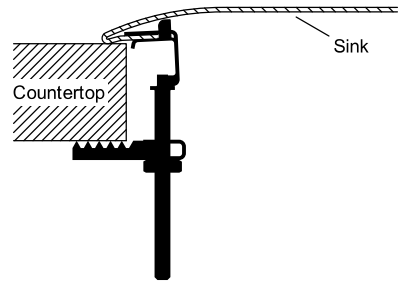

Vault™

33" x 22" x 9-5/16" Smart Divide® top-/under-mount double-equal bowl kitchen sink with 4 faucet holes
K-3838-4-NA

91915
(Qty 4)

1150001
(Qty 10)

1173293
(Qty 6)

1177160
(Qty 12)

1177161 (Qty 12)
Use this kit in place of 1177160 for thicker countertops (up to 2-1/2")