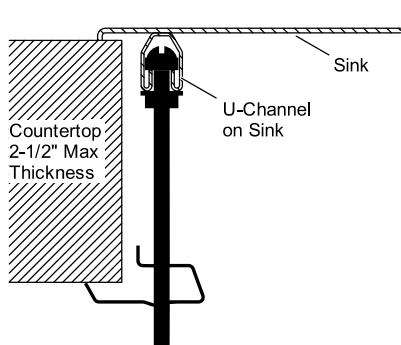

Vault™

33" x 22" x 9-5/16" Smart Divide® top-/under-mount double-equal bowl kitchen sink with 4 faucet holes
K-3838-4-NA

91915
(Qty 4)

1150001
(Qty 10)

1173293
(Qty 6)

1177160
(Qty 12)

1177161 (Qty 12)
Use this kit in place of 1177160 for thicker countertops (up to 2-1/2")