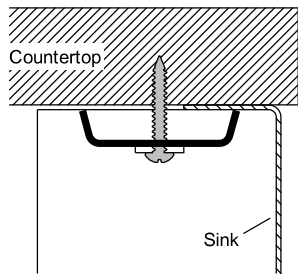

Vault™

33" x 22" x 9-5/16" Smart Divide® top-/under-mount double-equal bowl kitchen sink with 4 faucet holes
K-3838-4-NA

91915
(Qty 4)

1150001
(Qty 10)

1173293
(Qty 6)

1177160
(Qty 12)

1177161 (Qty 12)
Use this kit in place of 1177160 for thicker countertops (up to 2-1/2")