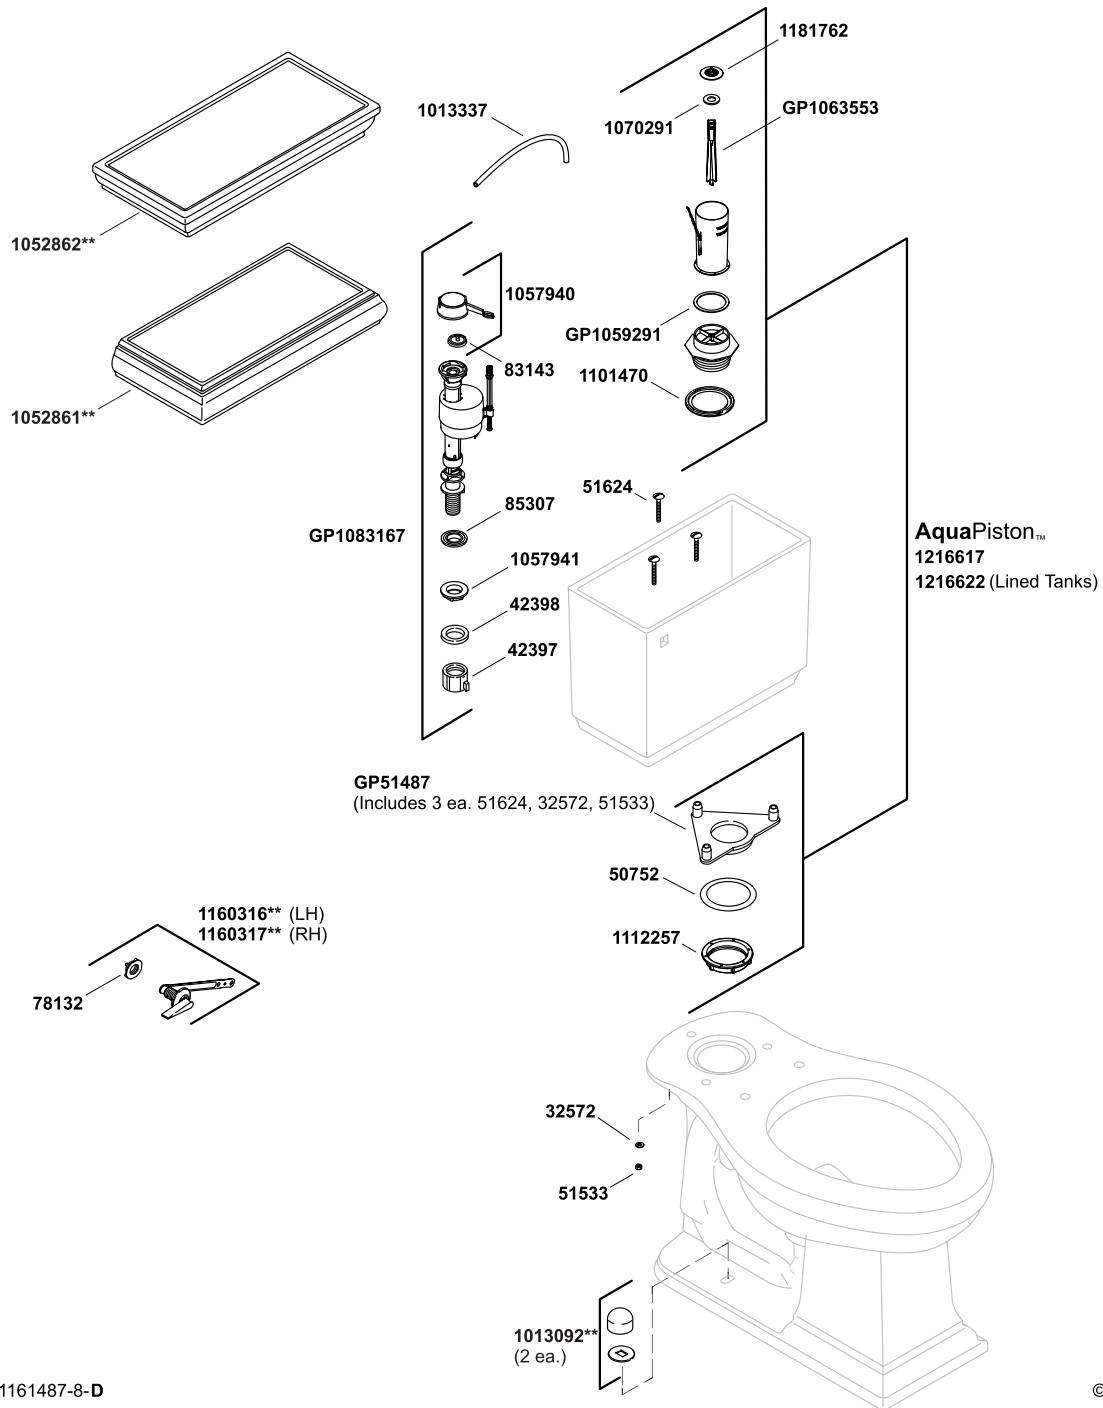

Memoirs® Classic

Comfort Height® two-piece elongated 1.28 gpf toilet with AquaPiston™
K-3816-0

1161487-8-D

© 2014 Kohler Co.