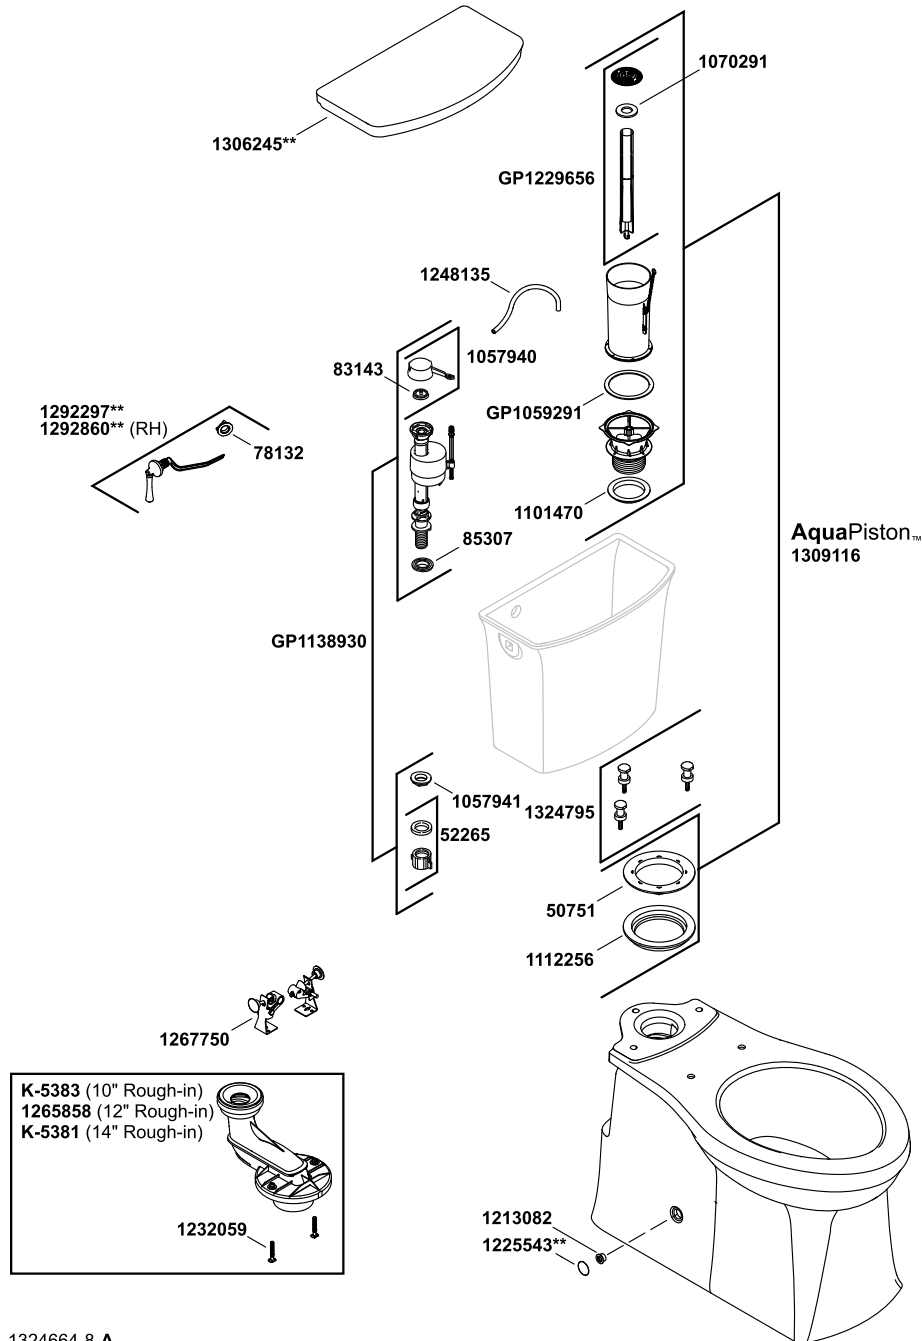

Corbelle™

Comfort Height® two-piece elongated 1.28 gpf toilet with skirted trap
K-3814-0

1324664-8-A

© 2017 Kohler Co.