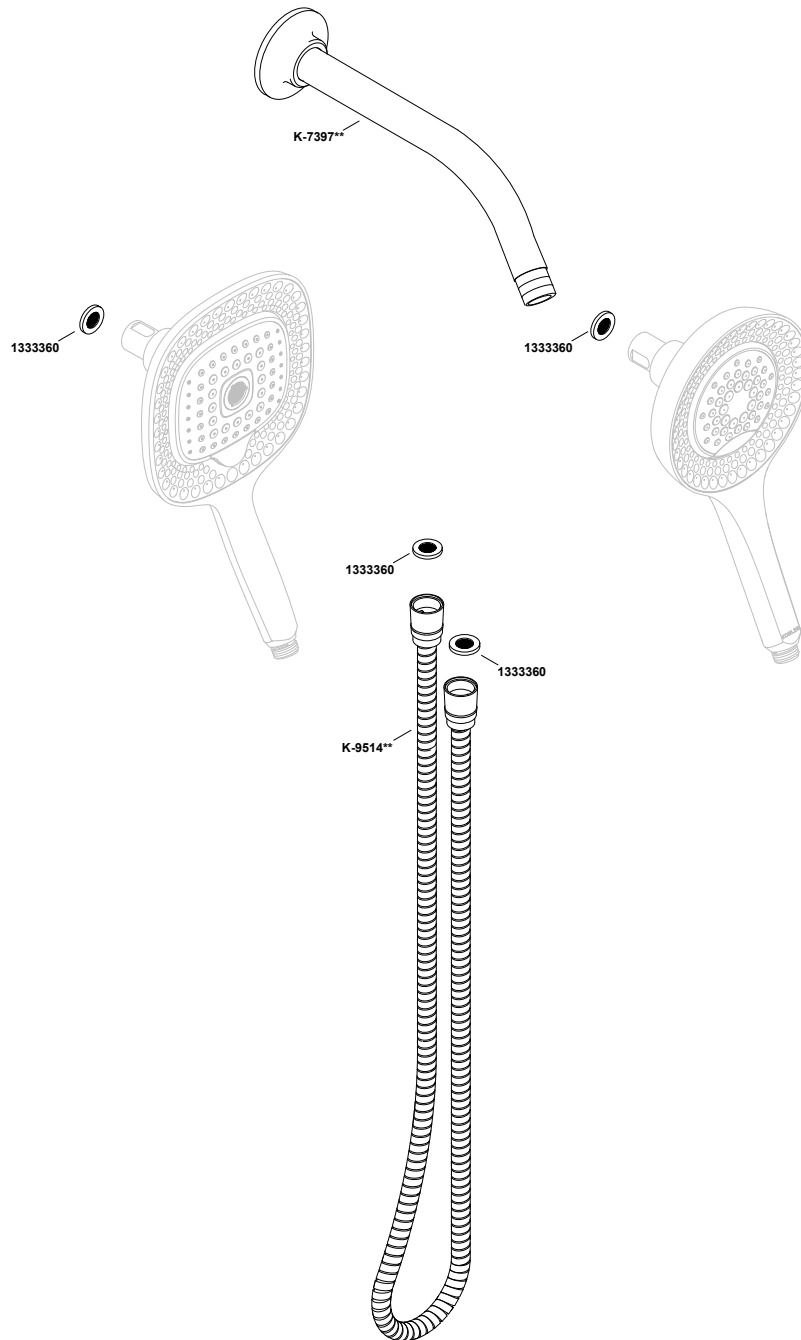

# Converge®

3-function showerhead/handshower combo set, 2.5 gpm  
K-30364-CP

1332319-8-A

© 2016 Kohler Co.