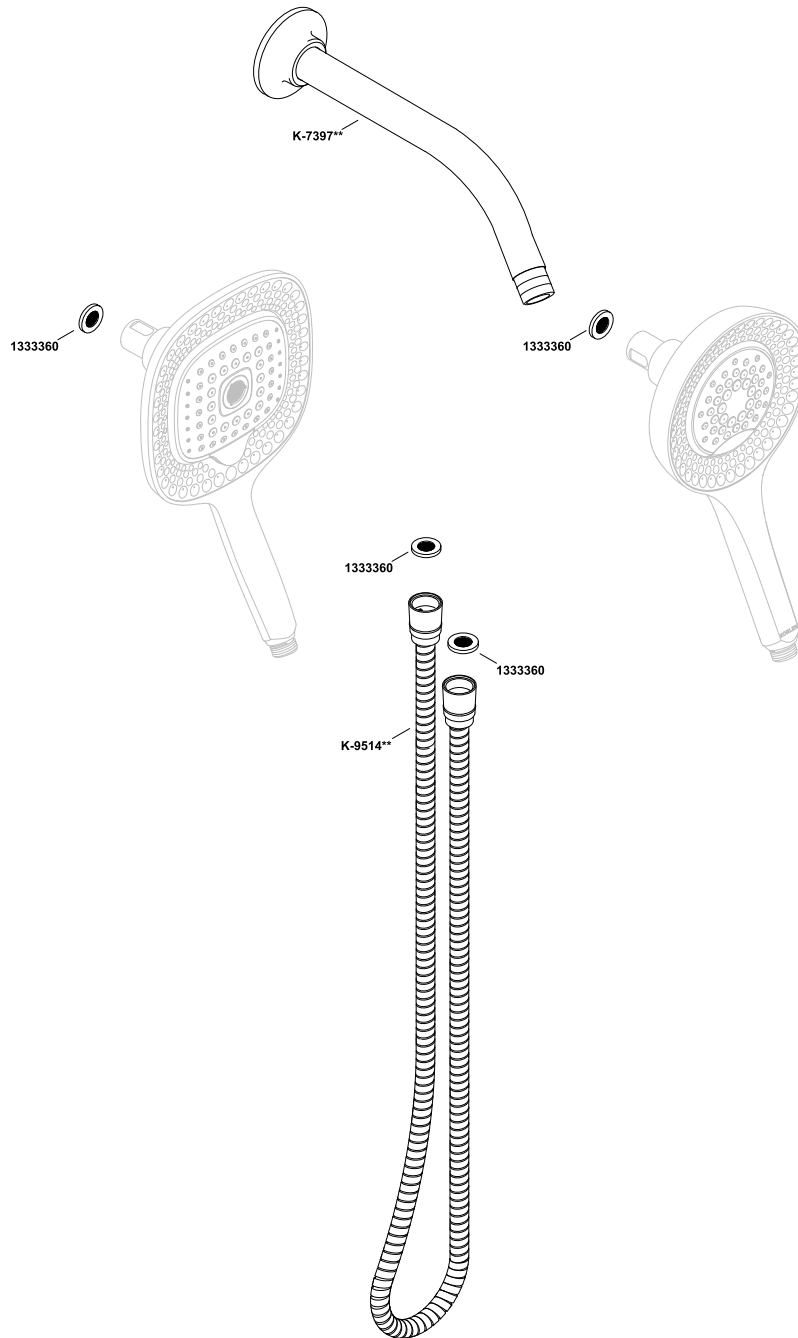

Converge®

5-function showerhead/handshower combo set, 2.5 gpm
K-30363-CP

1332319-8-A

© 2016 Kohler Co.