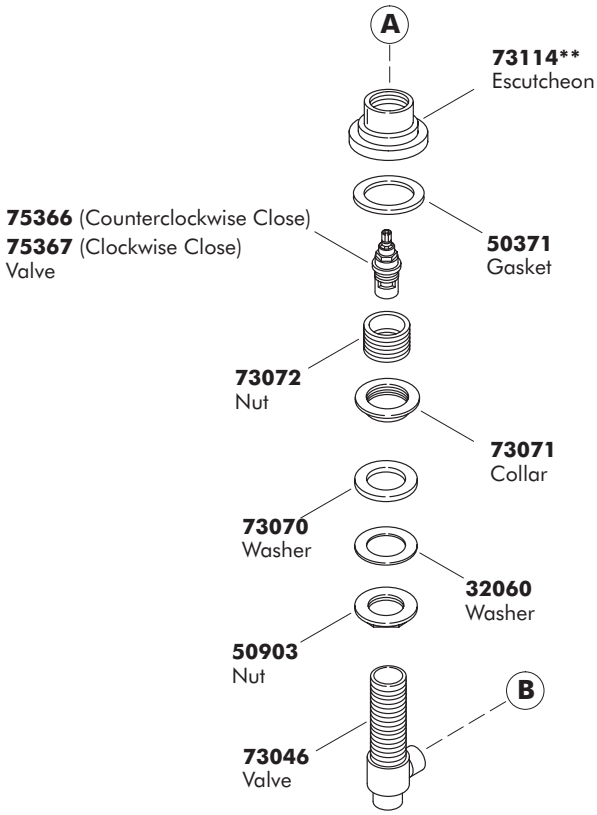

SERVICE PARTS

G U I D E

TABORET  
DECK-MOUNT  
BATH  
FAUCETS

THE BOLD LOOK  
OF **KOHLER**®

**\*\*Finish/color code must be specified when ordering.**

**\*\*Finish/color code must be specified when ordering.**

**\*\*Finish/color code must be specified when ordering.**

**\*\*Finish/color code must be specified when ordering.**

**\*\*Finish/color code must be specified when ordering.**

**\*\*Finish/color code must be specified when ordering.**