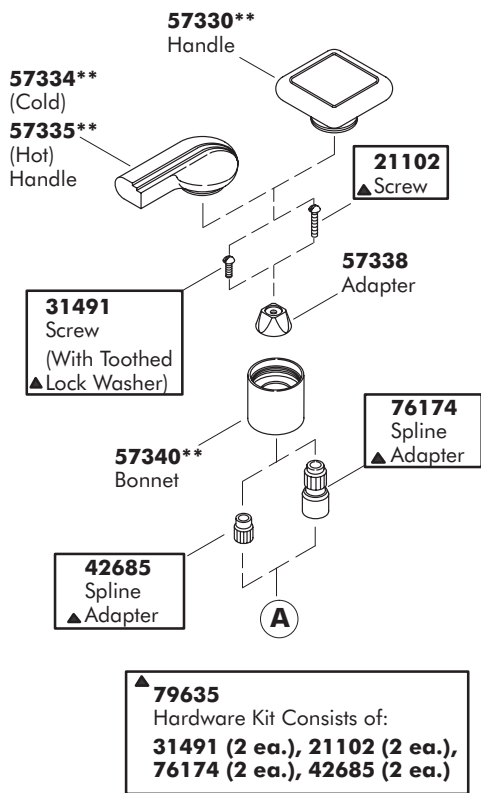

SERVICE PARTS

G U I D E

TABORET  
DECK-MOUNT  
BATH  
FAUCETS

THE BOLD LOOK  
OF **KOHLER**®

**\*\*Finish/color code must be specified when ordering.**

**\*\*Finish/color code must be specified when ordering.**