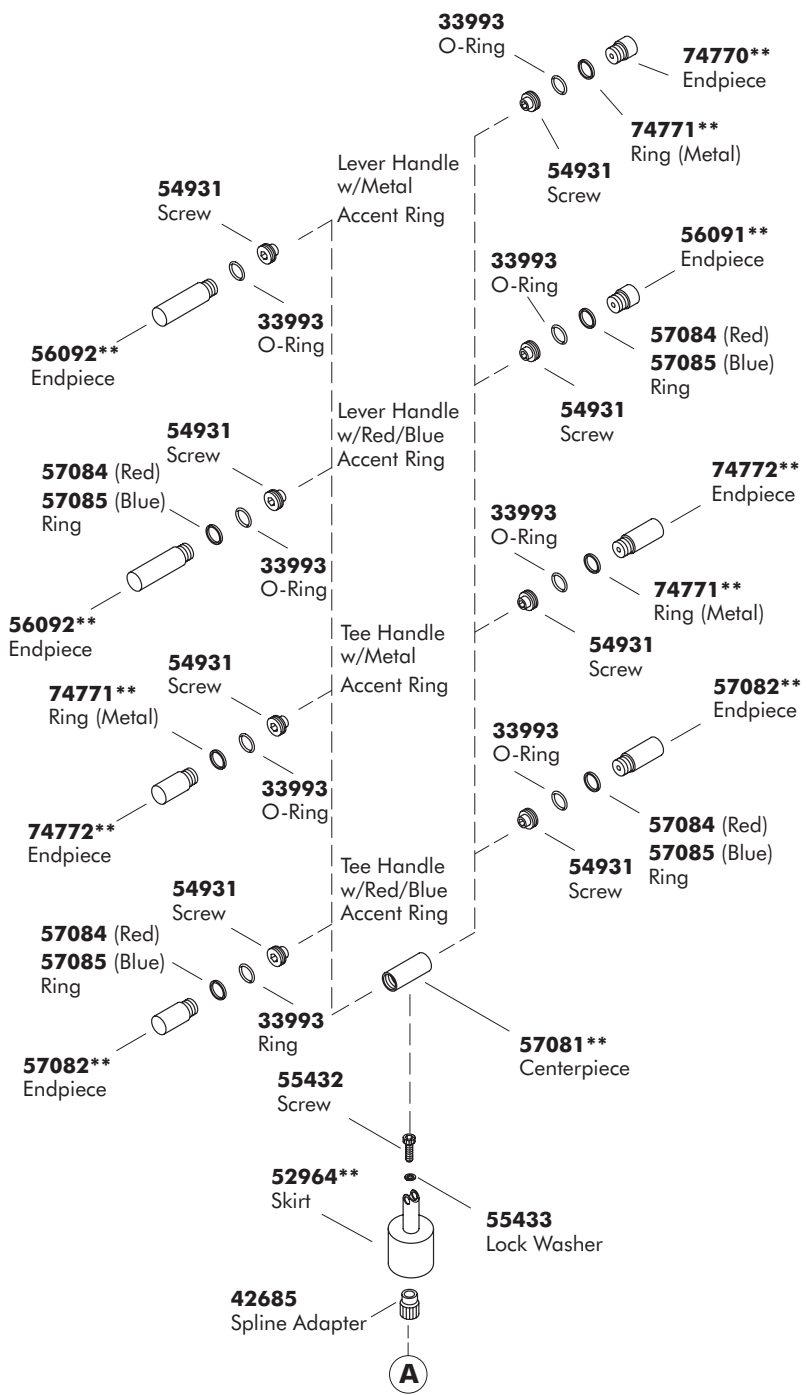

SERVICE PARTS

G U I D E

TABORET  
DECK-MOUNT  
BATH  
FAUCETS

THE BOLD LOOK  
OF **KOHLER**®

**\*\*Finish/color code must be specified when ordering.**

**\*\*Finish/color code must be specified when ordering.**

**\*\*Finish/color code must be specified when ordering.**

**\*\*Finish/color code must be specified when ordering.**

**\*\*Finish/color code must be specified when ordering.**

**\*\*Finish/color code must be specified when ordering.**