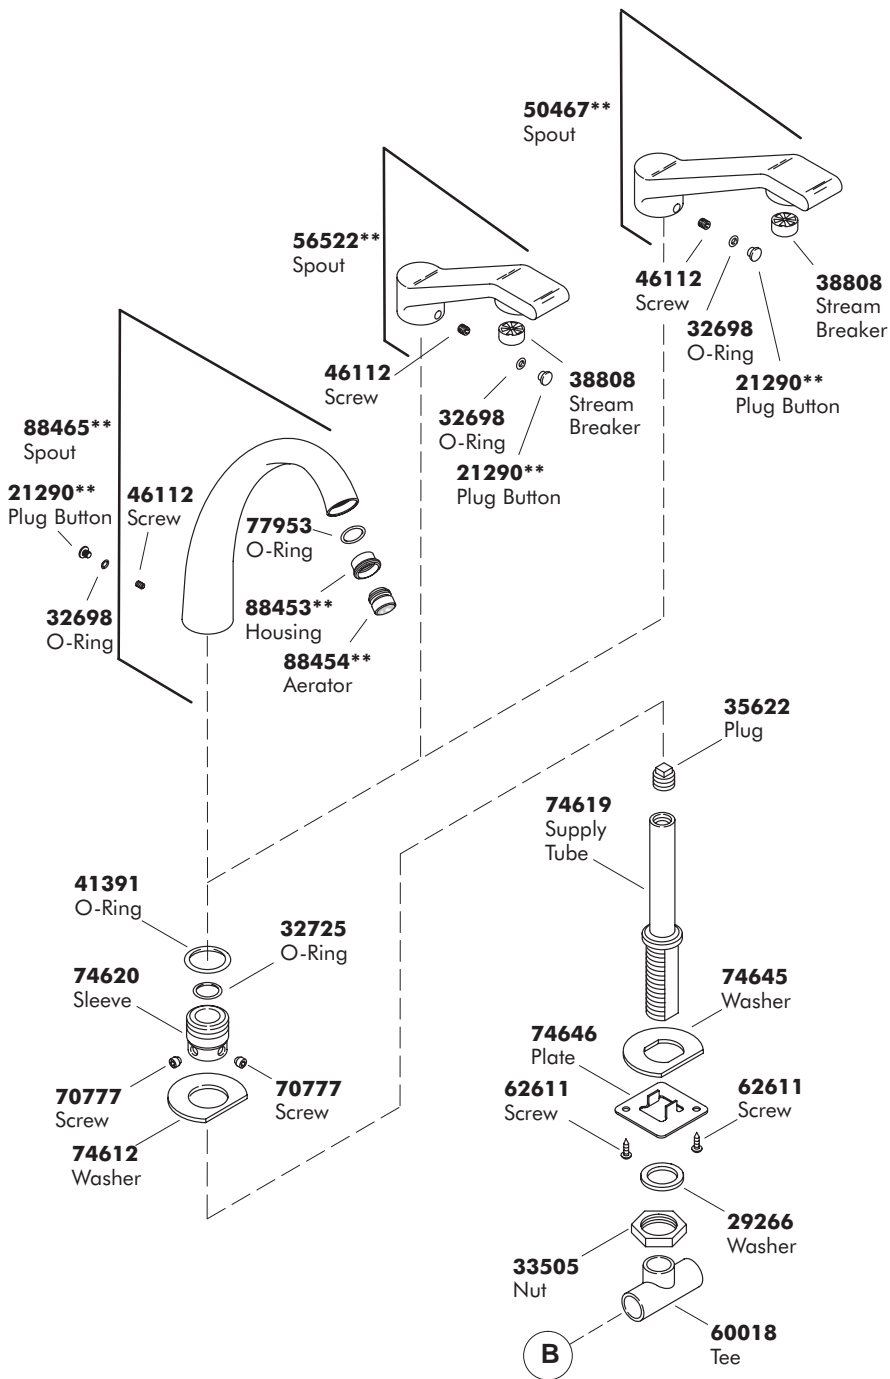

**Finish/color code must be specified when ordering.