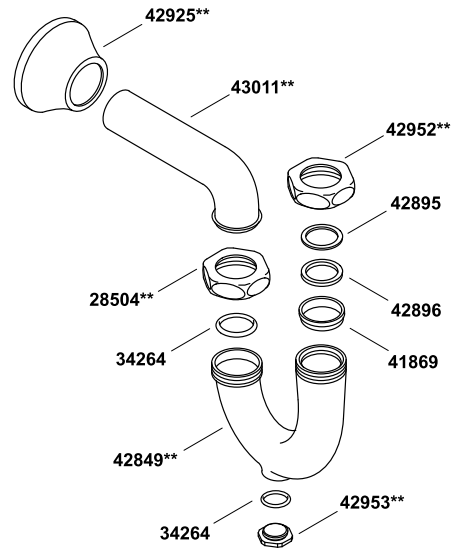

Classic drop-in bathroom sink with single faucet hole
K-2241-1-0

1-1/4" (3.2 cm) X 1-1/4" (3.2 cm)

1-1/4" (3.2 cm) X 1-1/2" (3.8 cm)