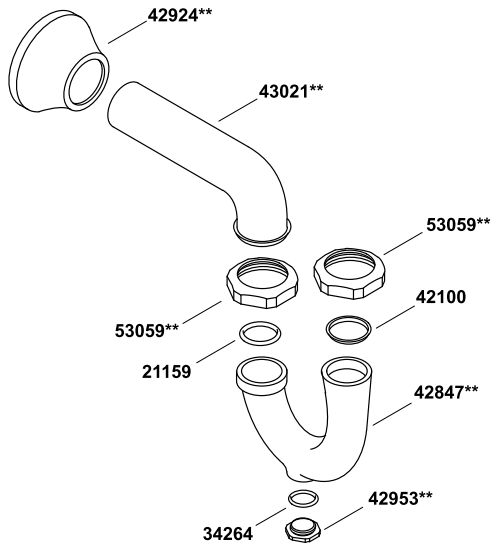

Classic drop-in bathroom sink with single faucet hole
K-2241-1-0

1-1/4" (3.2 cm) X 1-1/4" (3.2 cm)

1-1/4" (3.2 cm) X 1-1/2" (3.8 cm)