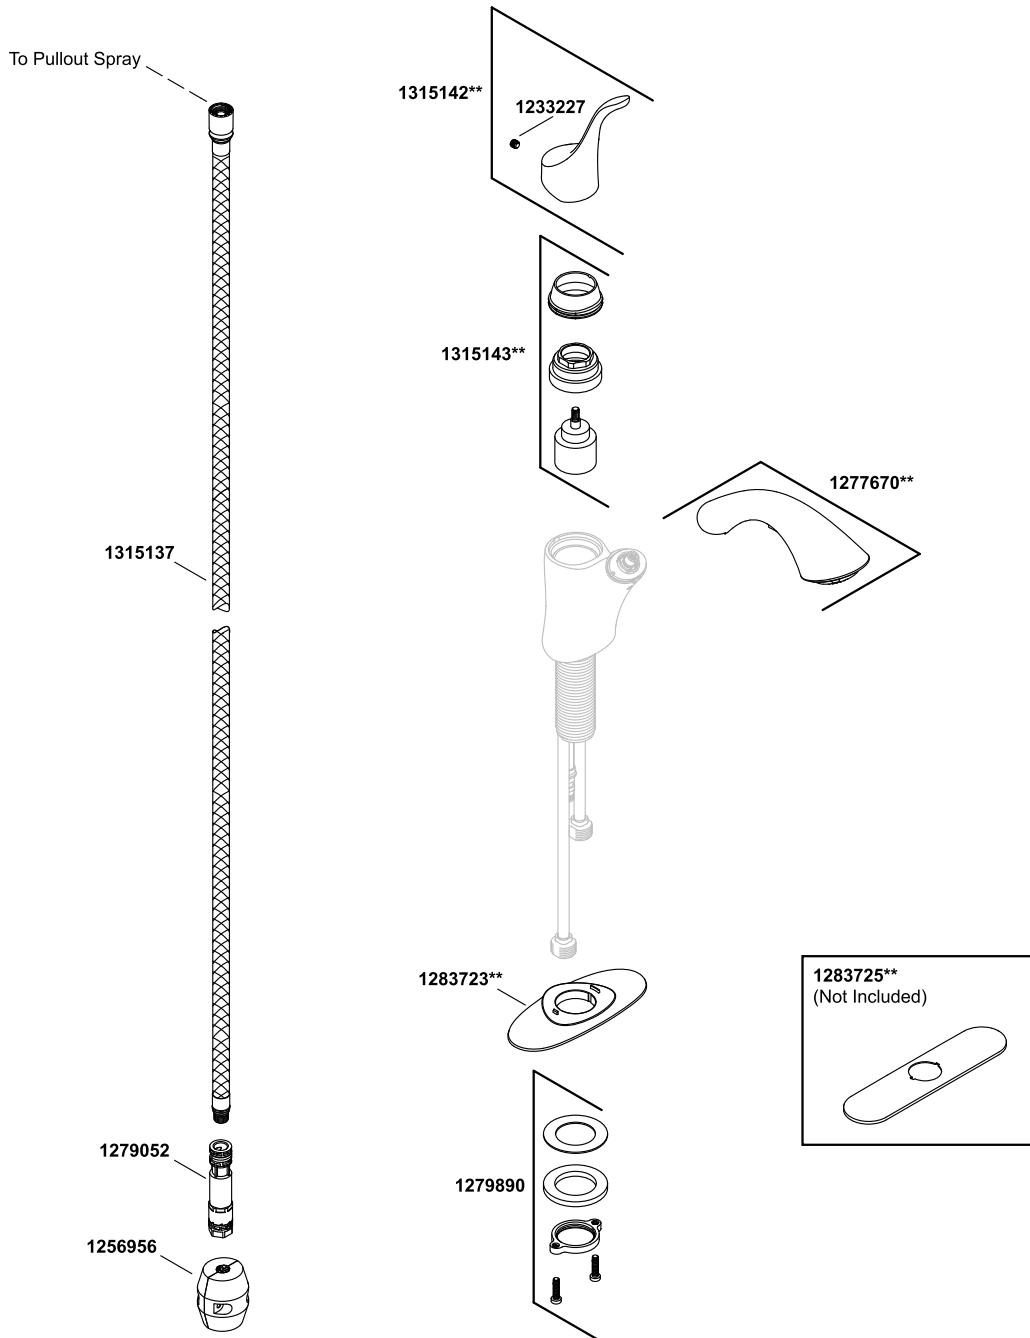

Simplice®

Simplice® laundry faucet
K-22035-CP

1315144-8-A

© 2017 Kohler Co.