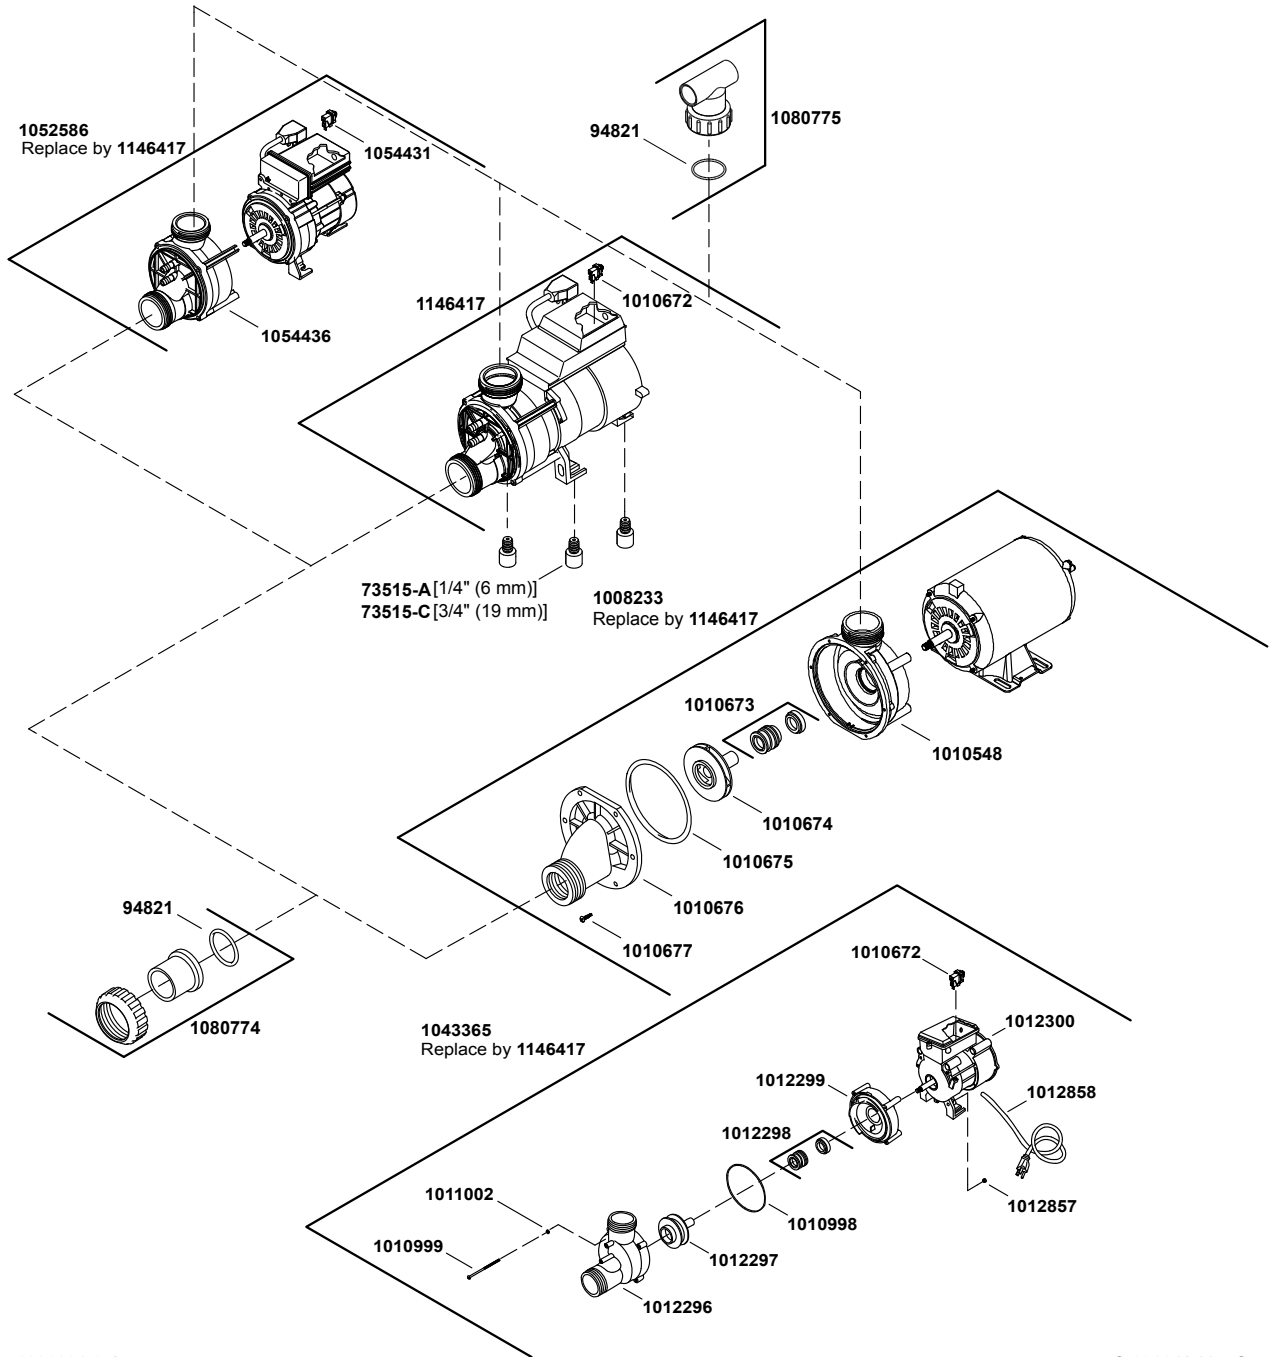

## ExoCrylic™ 66" x 32" drop-in whirlpool K-1949-0

1283231-8-A

© 2016 Kohler Co.