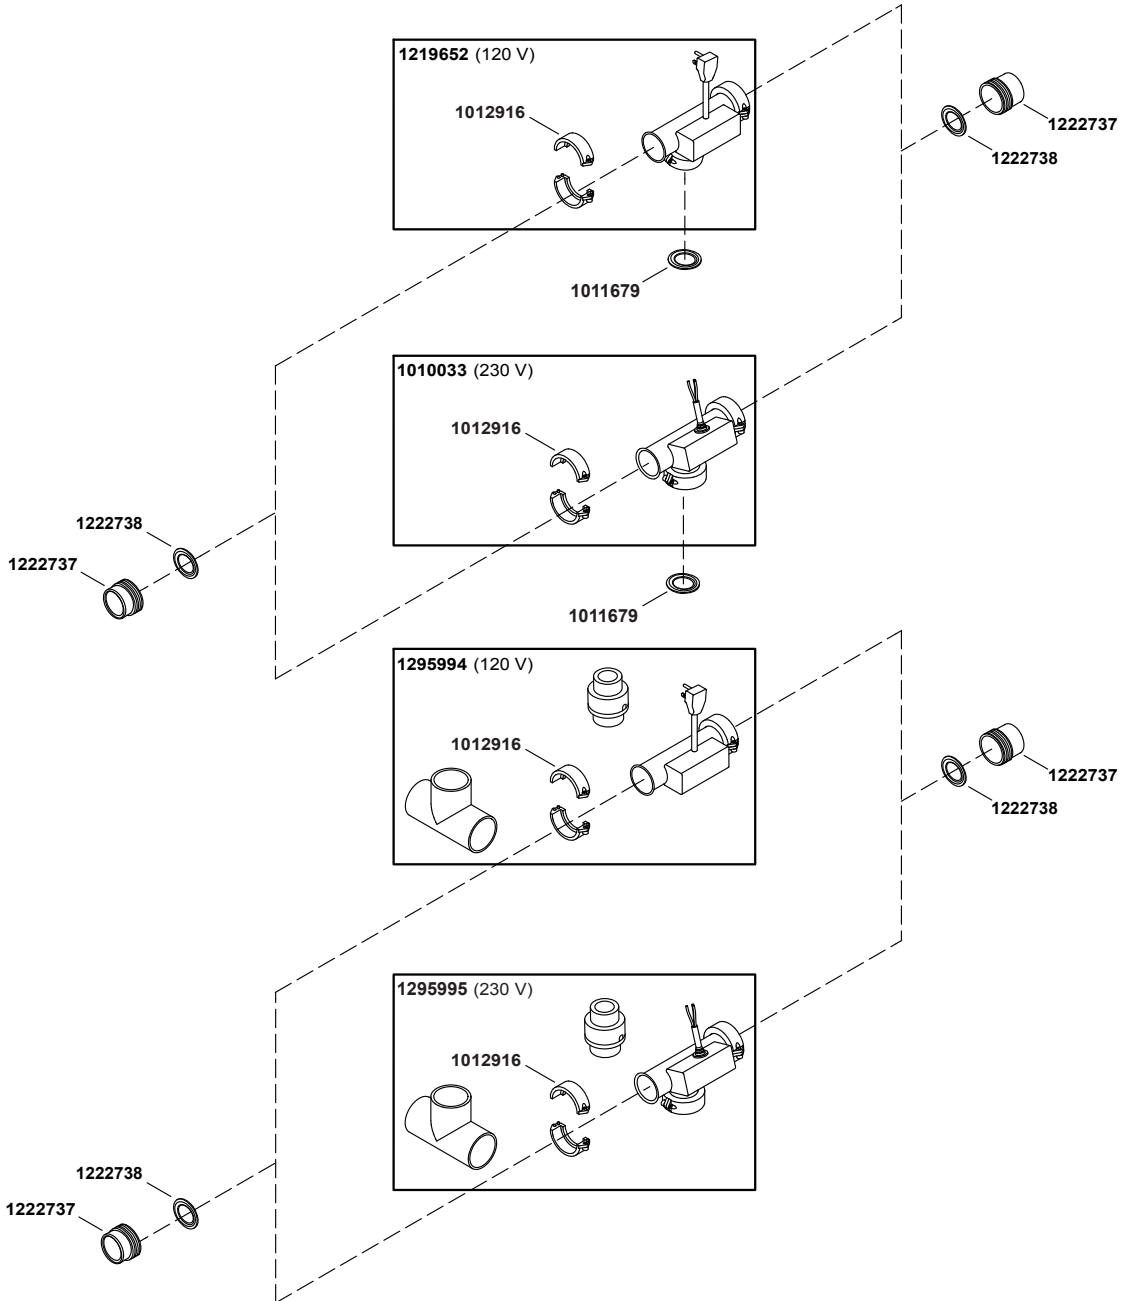

## ExoCrylic™ 66" x 32" drop-in whirlpool K-1949-0

1283231-8-A

© 2016 Kohler Co.

# Archer®

ExoCrylic™ 66" x 32" drop-in whirlpool  
K-1949-0