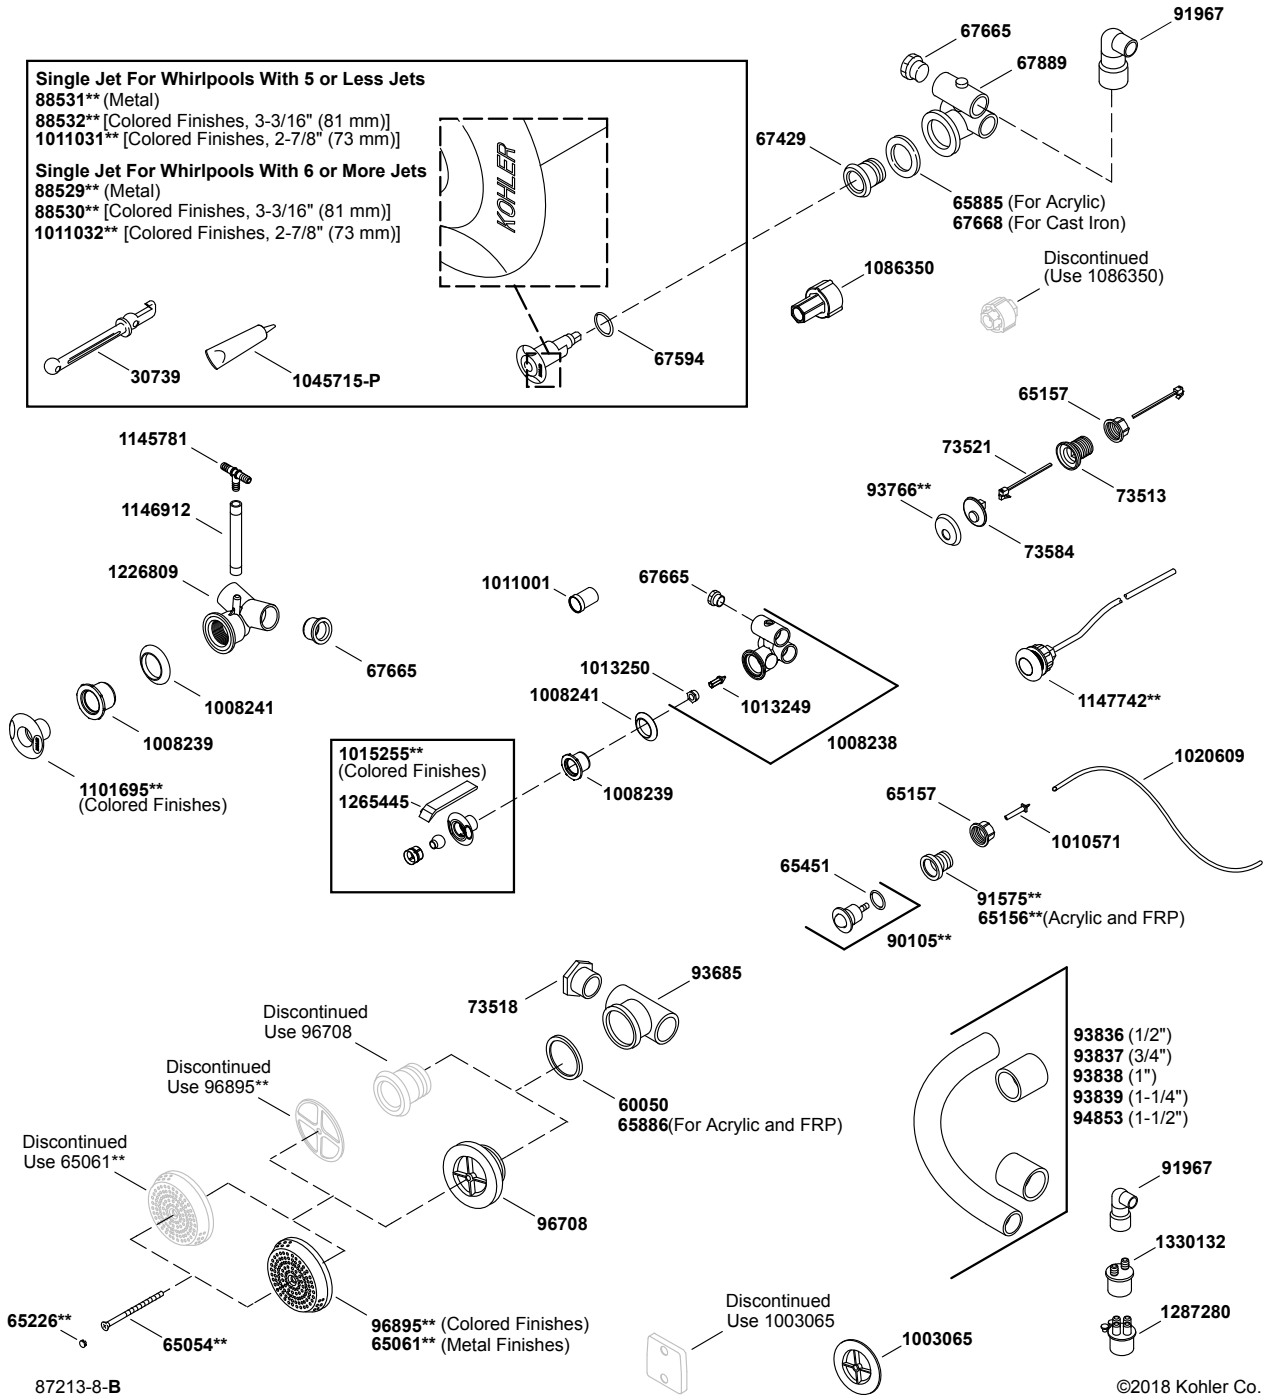

Archer®

ExoCrylic™ 66" x 32" drop-in whirlpool K-1949-0

Single Jet For Whirlpools With 5 or Less Jets
88531** (Metal)
88532** [Colored Finishes, 3-3/16" (81 mm)]
1011031** [Colored Finishes, 2-7/8" (73 mm)]

Single Jet For Whirlpools With 6 or More Jets
88529** (Metal)
88530** [Colored Finishes, 3-3/16" (81 mm)]
1011032** [Colored Finishes, 2-7/8" (73 mm)]

30739 1045715-P 67594

©2018 Kohler Co.