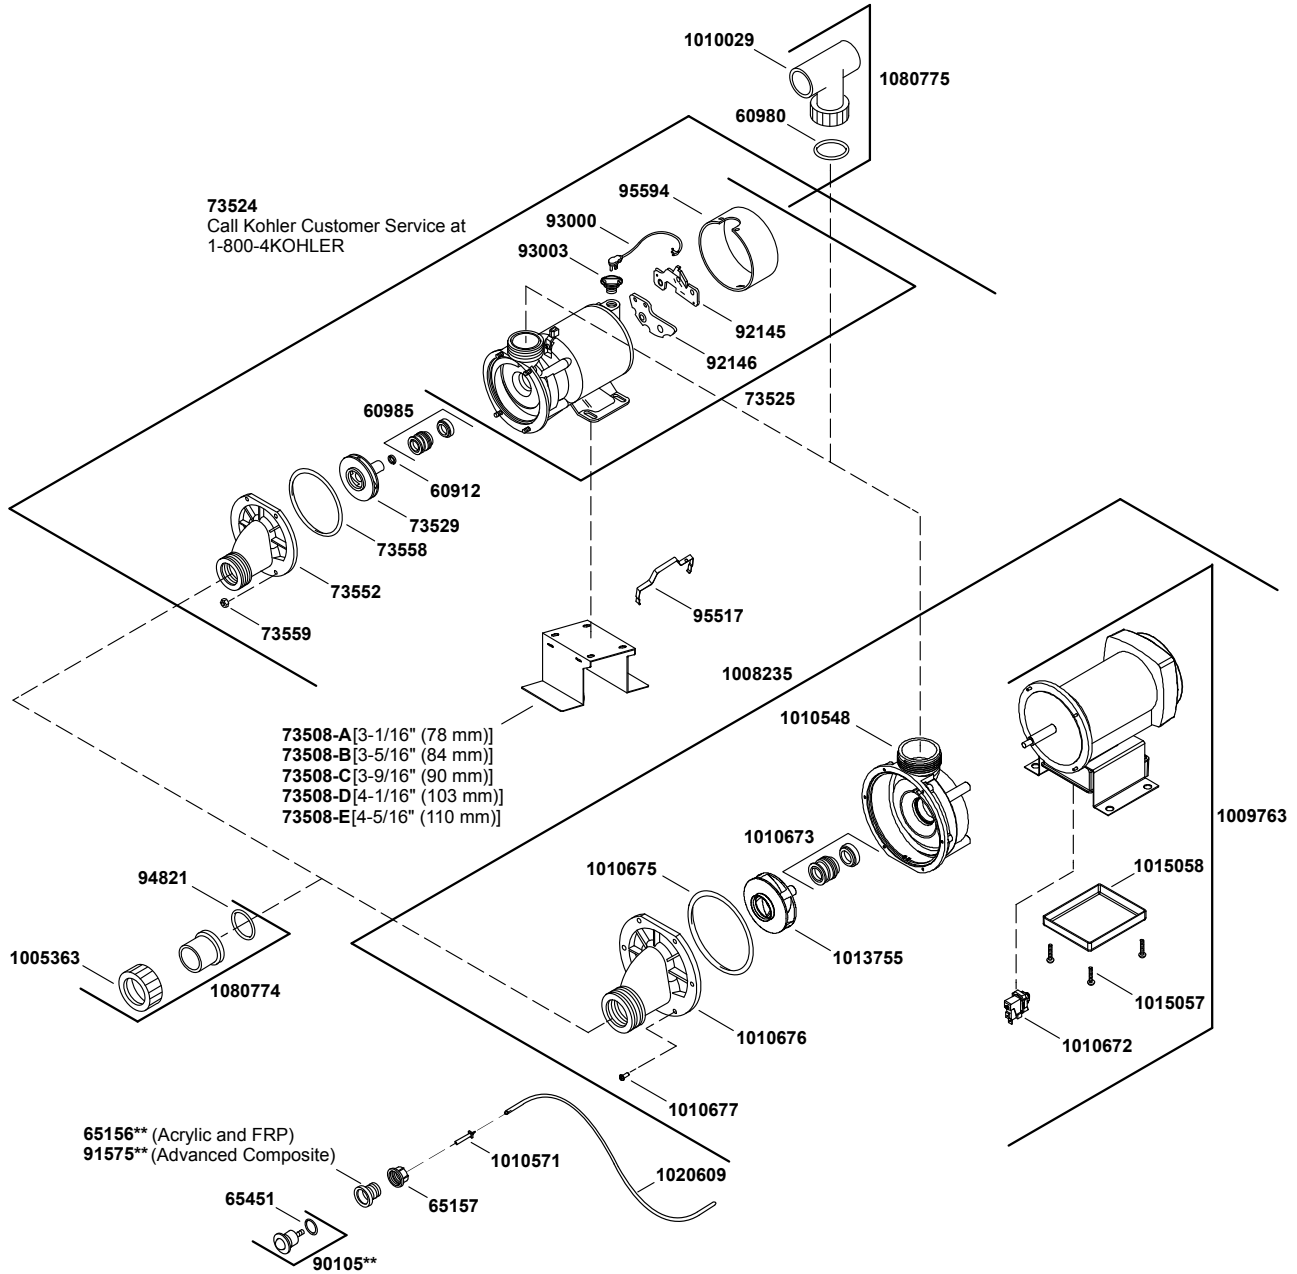

Archer®

ExoCrylic™ 66" x 32" drop-in whirlpool K-1949-0