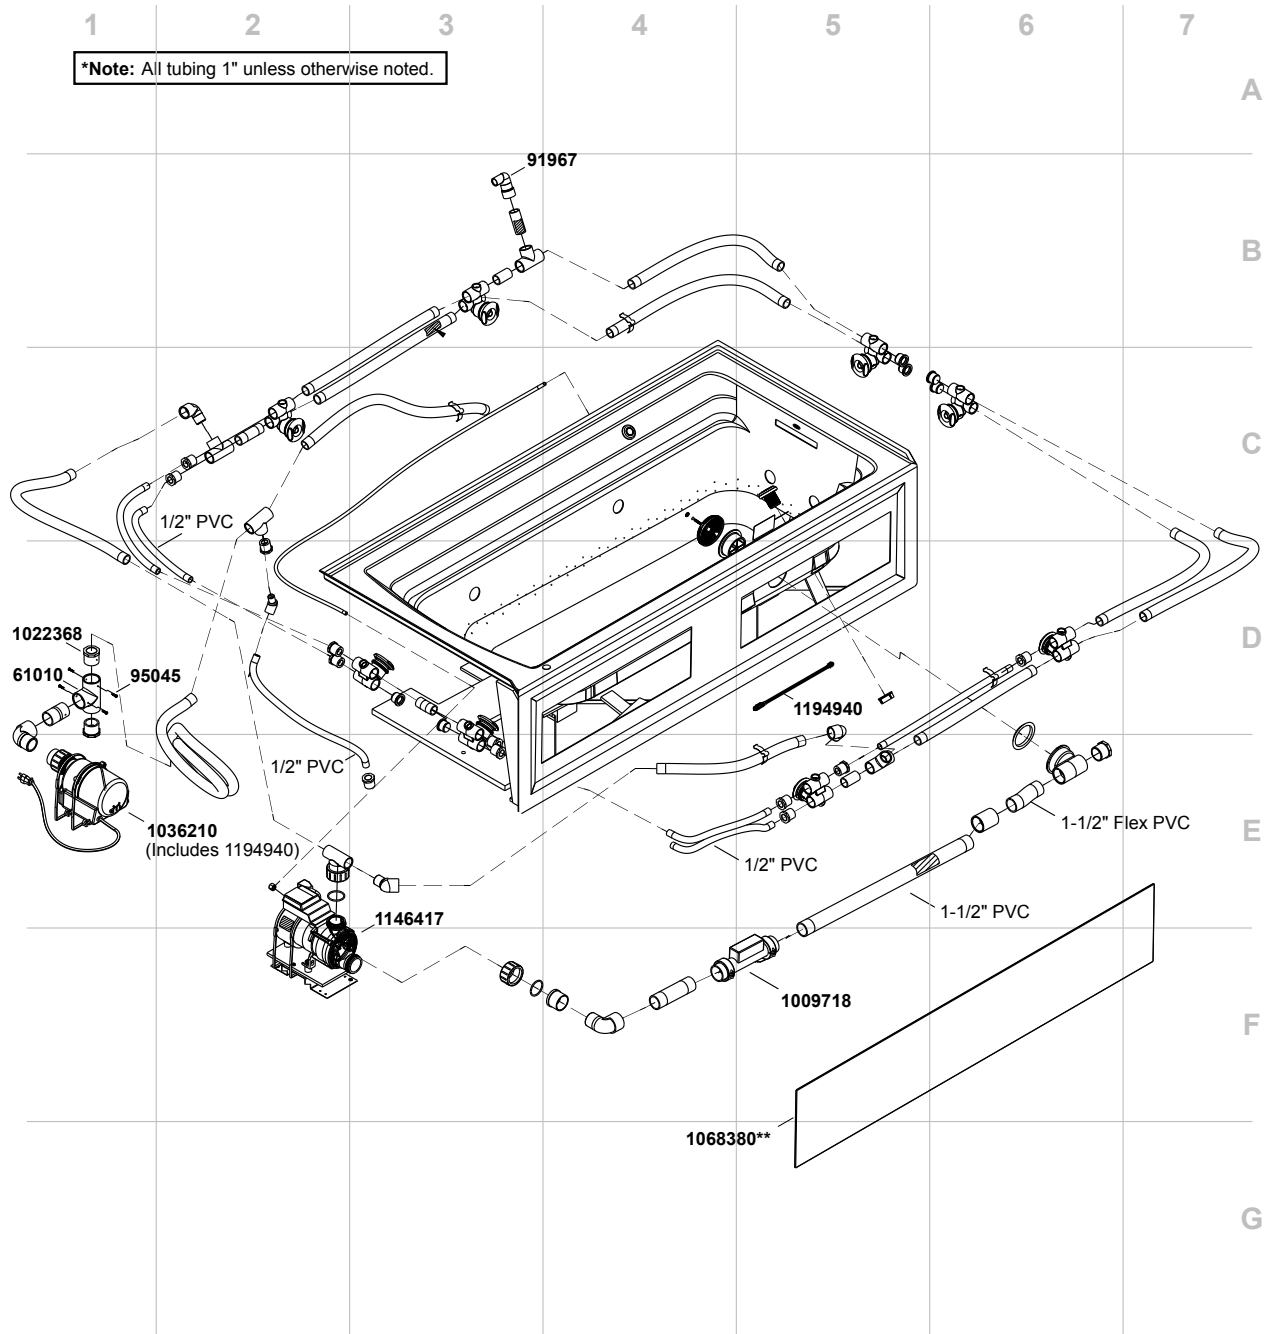

# Archer®

60" x 30" alcove whirlpool + BubbleMassage™ Air Bath with right-h  
K-1947-XHGRA-0

## 60" x 30" alcove whirlpool + BubbleMassage™ Air Bath with right-h K-1947-XHGRA-0

**\*Note:** All tubing 1" unless otherwise noted.