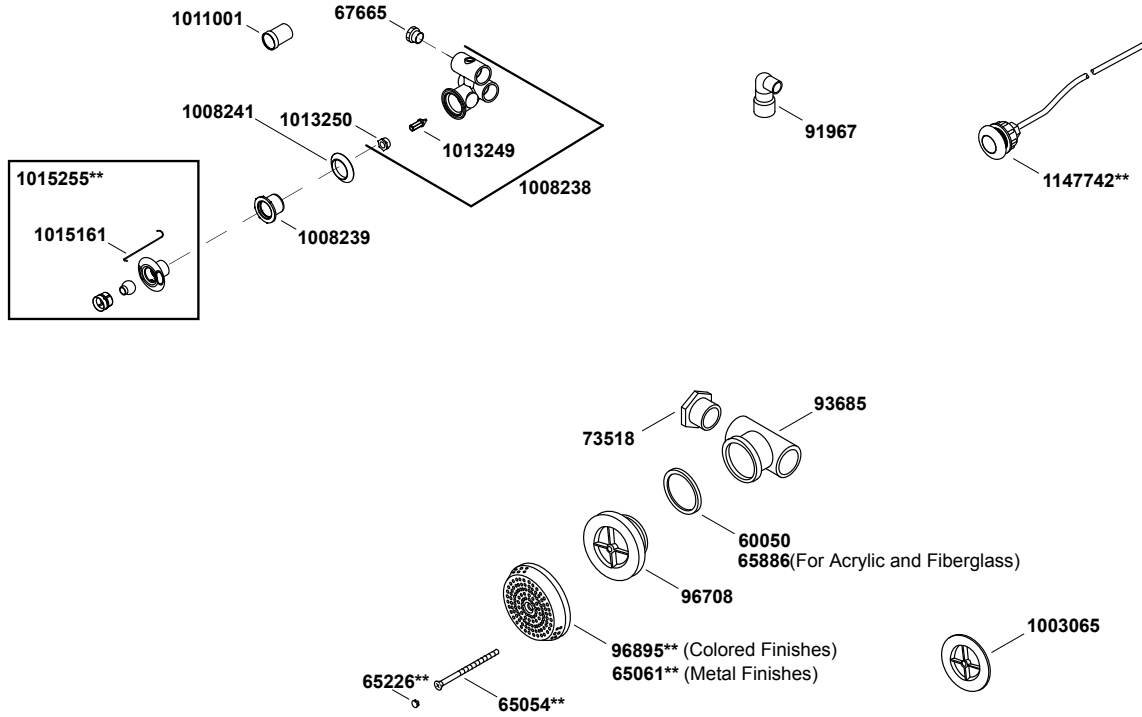

# Archer®

60" x 30" alcove whirlpool + BubbleMassage™ Air Bath with right-h  
K-1947-XHGRA-0

## 60" x 30" alcove whirlpool + BubbleMassage™ Air Bath with right-h K-1947-XHGRA-0

**\*Note:** All tubing 1" unless otherwise noted.