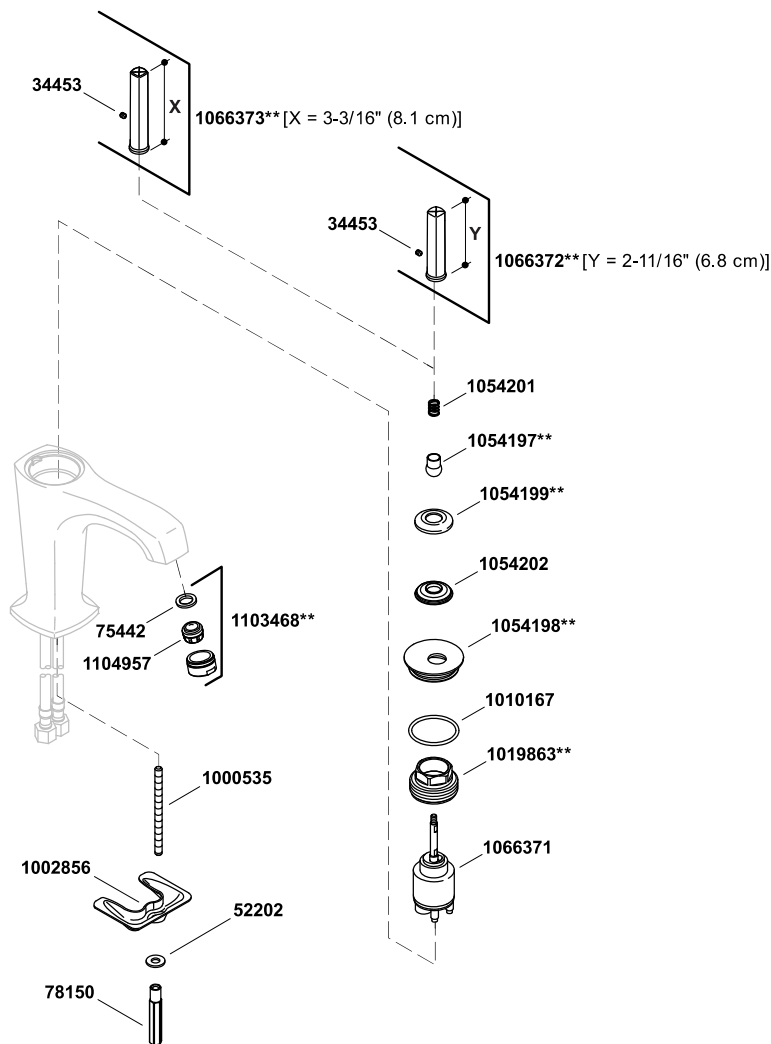

Margaux®

Tall single-hole bathroom sink faucet with 6-3/8" spout and lever ha
K-16231-4-CP

Margaux®

Tall single-hole bathroom sink faucet with 6-3/8" spout and lever ha
K-16231-4-CP

Margaux®

Tall single-hole bathroom sink faucet with 6-3/8" spout and lever ha
K-16231-4-CP