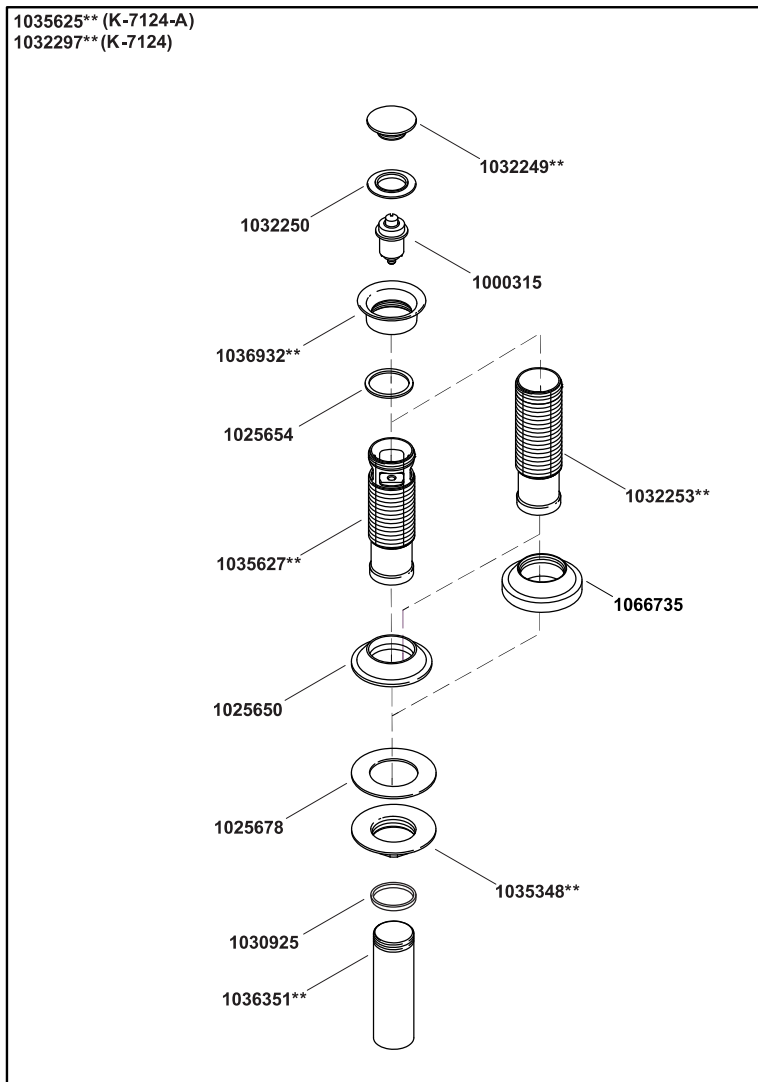

Margaux®

Tall single-hole bathroom sink faucet with 6-3/8" spout and lever ha
K-16231-4-CP

Margaux®

Tall single-hole bathroom sink faucet with 6-3/8" spout and lever ha
K-16231-4-CP

Margaux®

Tall single-hole bathroom sink faucet with 6-3/8" spout and lever ha
K-16231-4-CP