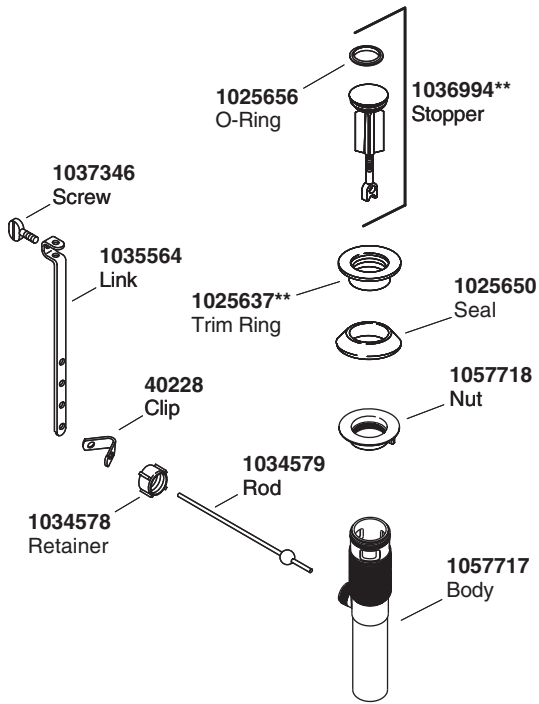

**78106\*\***  
Body & Aerator  
**Lever Handle**  
**Ground Joints**  
**2.0 gpm (7.6 lpm)**

**78108\*\***  
Body & Aerator  
**Lever Handle**  
**Ground Joints**  
**1.5 gpm (5.7 lpm)**

**78097\*\***  
Body & Aerator  
**Lever Handle**  
**Ground Joints**  
**0.5 gpm (1.9 lpm)**

**\*\*Finish/color code must be specified when ordering.**

**\*\*Finish/color code must be specified when ordering.**

**1035351\*\*** (Metal stopper fins without overflow)  
**1035350\*\*** (Metal stopper fins with overflow)  
**1037023\*\*** (Plastic stopper fins with overflow)  
 Drain

**\*\*Finish/color code must be specified when ordering.**

**1061375\*\***  
Plastic Drain

**\*\*Finish/color code must be specified when ordering.**

**1035611\*\***  
Grid Drain

**\*\*Finish/color code must be specified when ordering.**