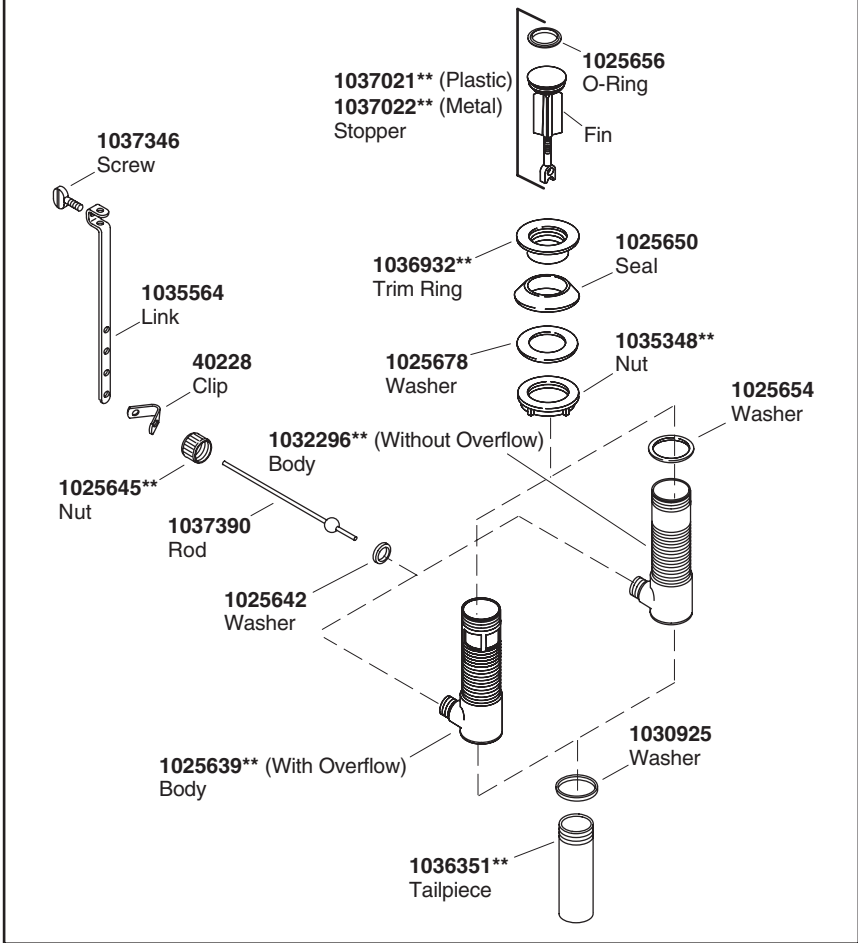

59619\*\*  
1002177\*\* (Mexico)  
Aerator

78100\*\*  
Body & Aerator  
**Knob Handle**  
**Ground Joints**

59619\*\*  
Aerator

**\*\*Finish/color code must be specified when ordering.**

**78105\*\***  
Body & Aerator  
**Lever Handle**  
**2.0 gpm (7.6 lpm)**

**78106\*\***  
Body & Aerator  
**Lever Handle**  
**Ground Joints**  
**2.0 gpm (7.6 lpm)**

**78108\*\***  
Body & Aerator  
**Lever Handle**  
**Ground Joints**  
**1.5 gpm (5.7 lpm)**

**78097\*\***  
Body & Aerator  
**Lever Handle**  
**Ground Joints**  
**0.5 gpm (1.9 lpm)**

**\*\*Finish/color code must be specified when ordering.**

**\*\*Finish/color code must be specified when ordering.**

**1035351\*\*** (Metal stopper fins without overflow)  
**1035350\*\*** (Metal stopper fins with overflow)  
**1037023\*\*** (Plastic stopper fins with overflow)  
 Drain

**\*\*Finish/color code must be specified when ordering.**

**1061375\*\***  
Plastic Drain

**\*\*Finish/color code must be specified when ordering.**

**1035611\*\***  
Grid Drain

**\*\*Finish/color code must be specified when ordering.**