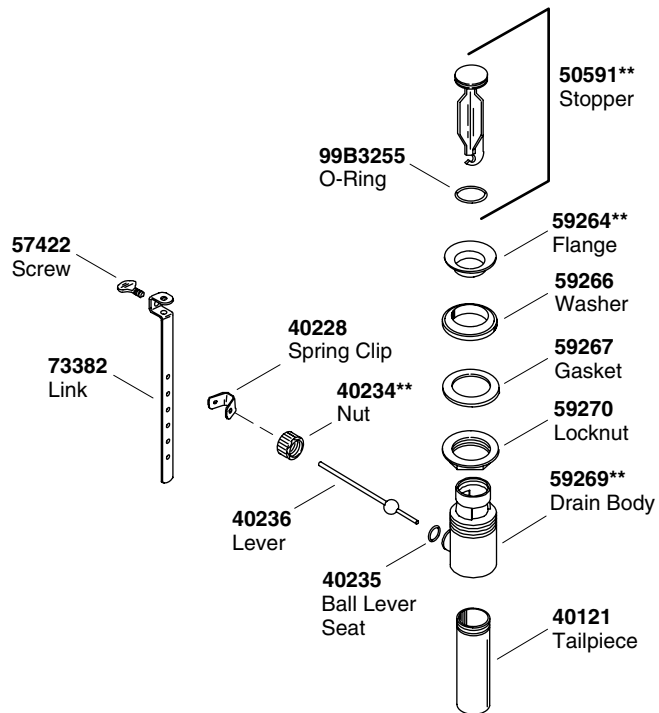

59619\*\*  
1002177\*\* (Mexico)  
Aerator

78100\*\*  
Body & Aerator  
**Knob Handle**  
**Ground Joints**

59619\*\*  
Aerator

**\*\*Finish/color code must be specified when ordering.**

**78105\*\***  
Body & Aerator  
**Lever Handle**  
**2.0 gpm (7.6 lpm)**

**78106\*\***  
Body & Aerator  
**Lever Handle**  
**Ground Joints**  
**2.0 gpm (7.6 lpm)**

**78108\*\***  
Body & Aerator  
**Lever Handle**  
**Ground Joints**  
**1.5 gpm (5.7 lpm)**

**78097\*\***  
Body & Aerator  
**Lever Handle**  
**Ground Joints**  
**0.5 gpm (1.9 lpm)**

**\*\*Finish/color code must be specified when ordering.**

**\*\*Finish/color code must be specified when ordering.**

**1035351\*\*** (Metal stopper fins without overflow)  
**1035350\*\*** (Metal stopper fins with overflow)  
**1037023\*\*** (Plastic stopper fins with overflow)  
 Drain

**\*\*Finish/color code must be specified when ordering.**

**1061375\*\***  
Plastic Drain

**\*\*Finish/color code must be specified when ordering.**

**1035611\*\***  
Grid Drain

**\*\*Finish/color code must be specified when ordering.**