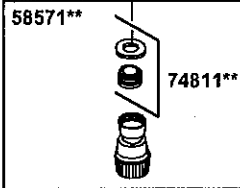

76736** [8-1/2" (21.6 cm)]
76737** [10" (25.4 cm)]

59619**

76738** [12" (30.5 cm)] (K-15179-A)
71120** [12" (30.5 cm)] (K-15179)

59619**
[2.2 gpm/gpm/gpm (8.3 lpm/lpm/lpm)]
40106**
[2.5 gpm/gpm/gpm (9.4 lpm/lpm/lpm)]

77318** [8-1/2" (21.6 cm)]

76239** [9-1/4" (23.5 cm)]

76963**

71636** [8" (20.3 cm)]
76854** [10" (25.4 cm)]

40106**

76853** [8" (20.3 cm)]

VR=Vandal-Resistant
AV=Anti-Vandalisme
RV=Resistente al vandalismo