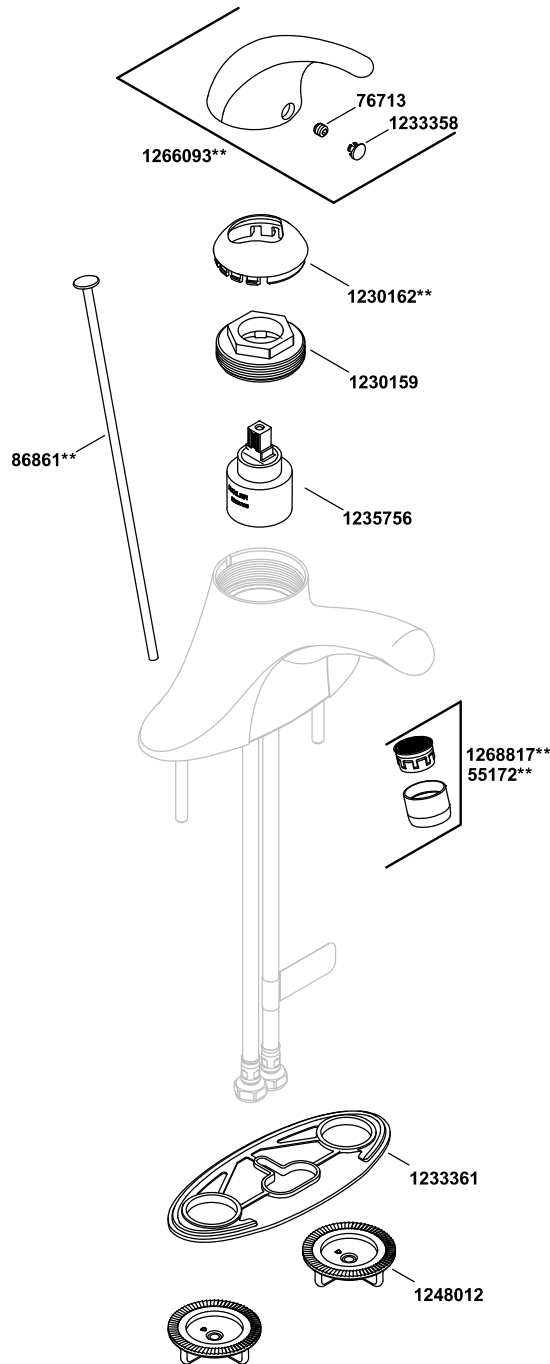

Coralais®

single-handle centerset bathroom sink faucet with metal pop-up drain
K-15182-4RA-CP

1230154-8-A

© 2016 Kohler Co.