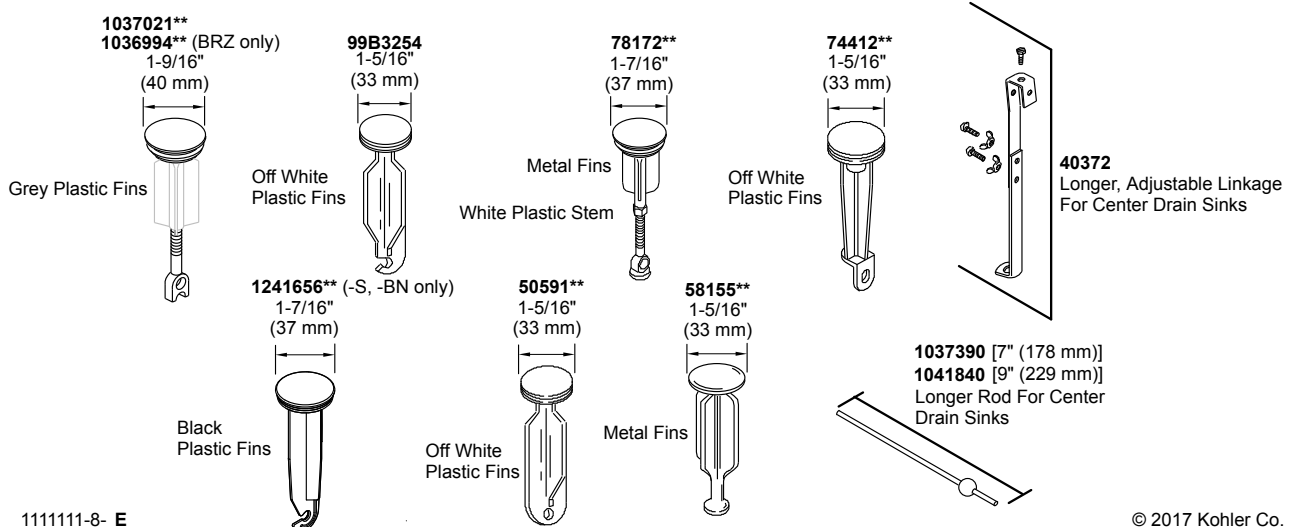

Loure®

Widespread bathroom sink faucet
K-14661-4-CP

COMPLETE DRAIN OPTIONS

Other Stoppers & Optional Drain Components

NOTE: Click on the drawing to view a colored photo for reference.

1111111-8- E

© 2017 Kohler Co.

Loure®

Widespread bathroom sink faucet K-14661-4-CP