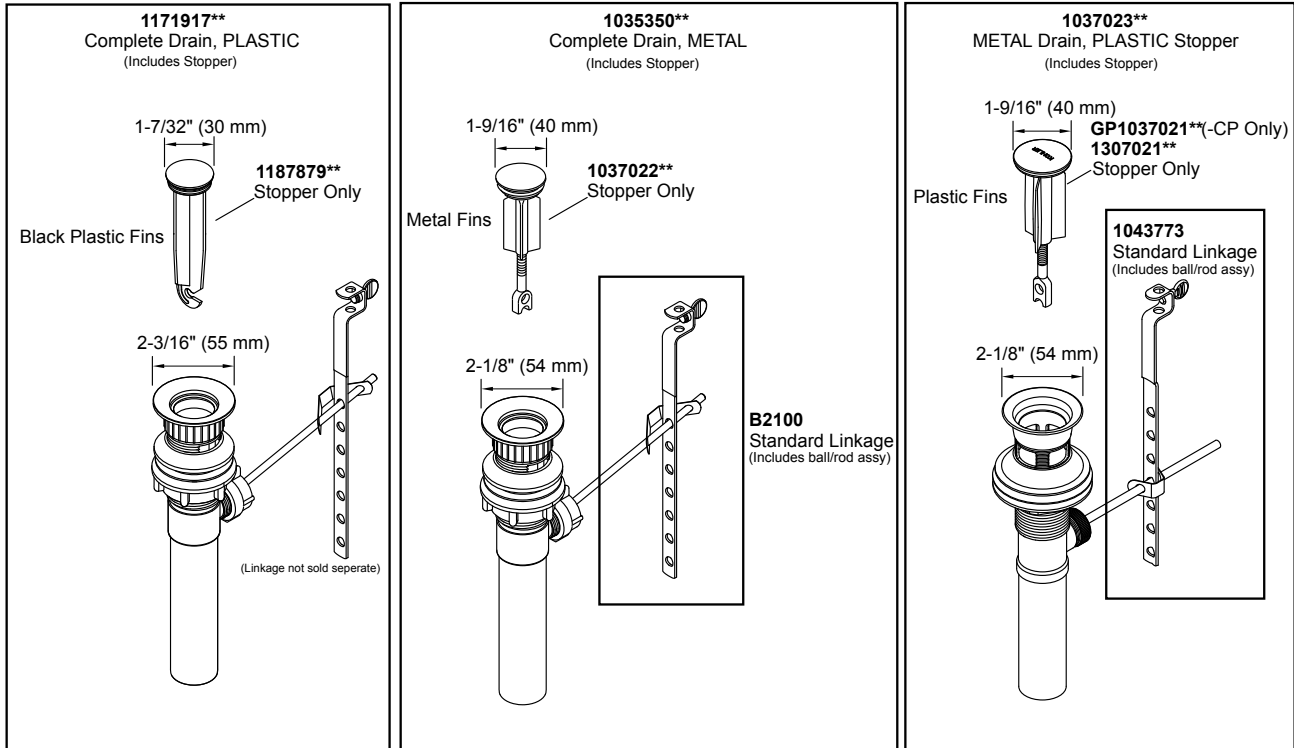

Loure®

Widespread bathroom sink faucet
K-14661-4-CP

COMPLETE DRAIN OPTIONS

Other Stoppers & Optional Drain Components

NOTE: Click on the drawing to view a colored photo for reference.

1111111-8- E

© 2017 Kohler Co.

Loure®

Widespread bathroom sink faucet K-14661-4-CP