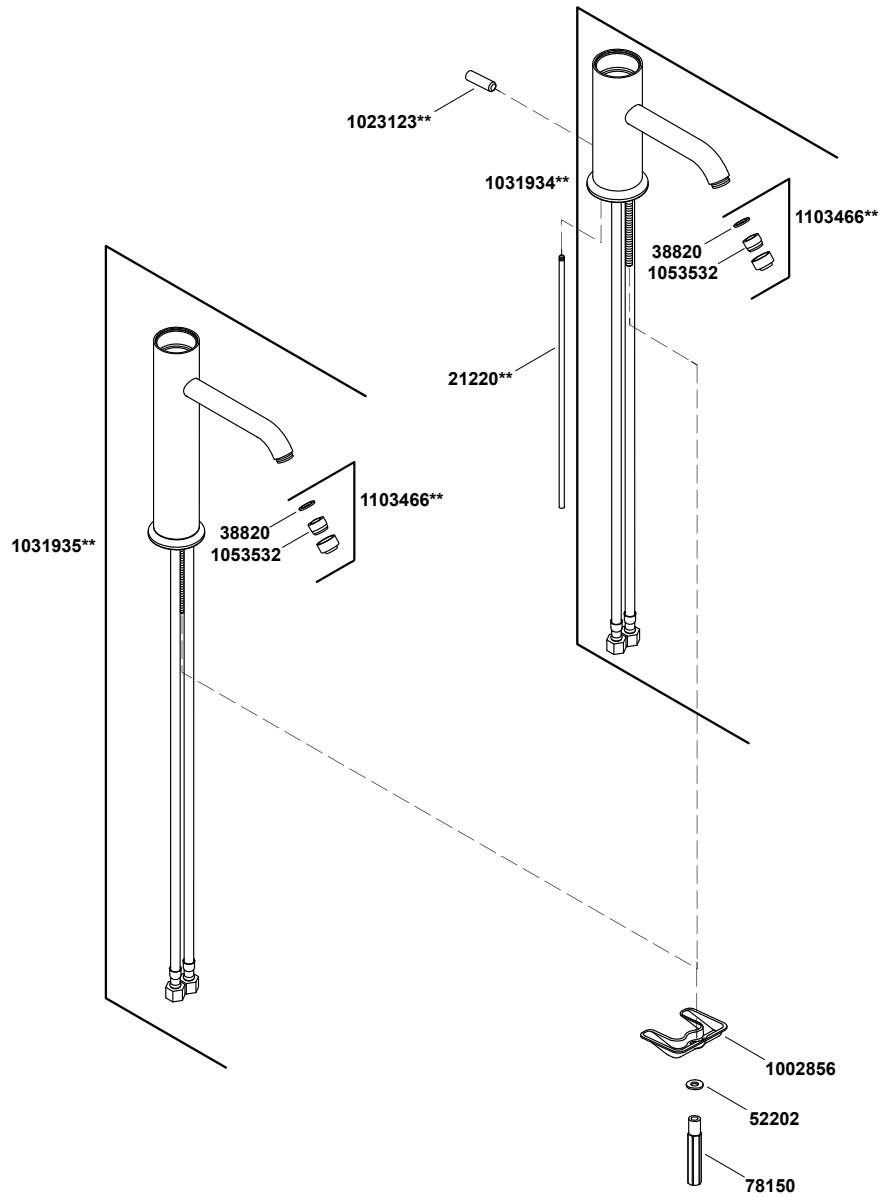

Purist® Tall

Single-handle bathroom sink faucet with straight lever handle
K-14404-4A-CP

Purist® Tall

Single-handle bathroom sink faucet with straight lever handle
K-14404-4A-CP

Purist® Tall

Single-handle bathroom sink faucet with straight lever handle
K-14404-4A-CP

Purist® Tall

Single-handle bathroom sink faucet with straight lever handle
K-14404-4A-CP

COMPLETE DRAIN OPTIONS

Other Stoppers & Optional Drain Components

NOTE: Click on the drawing to view a colored photo for reference.

Purist® Tall

Single-handle bathroom sink faucet with straight lever handle
K-14404-4A-CP