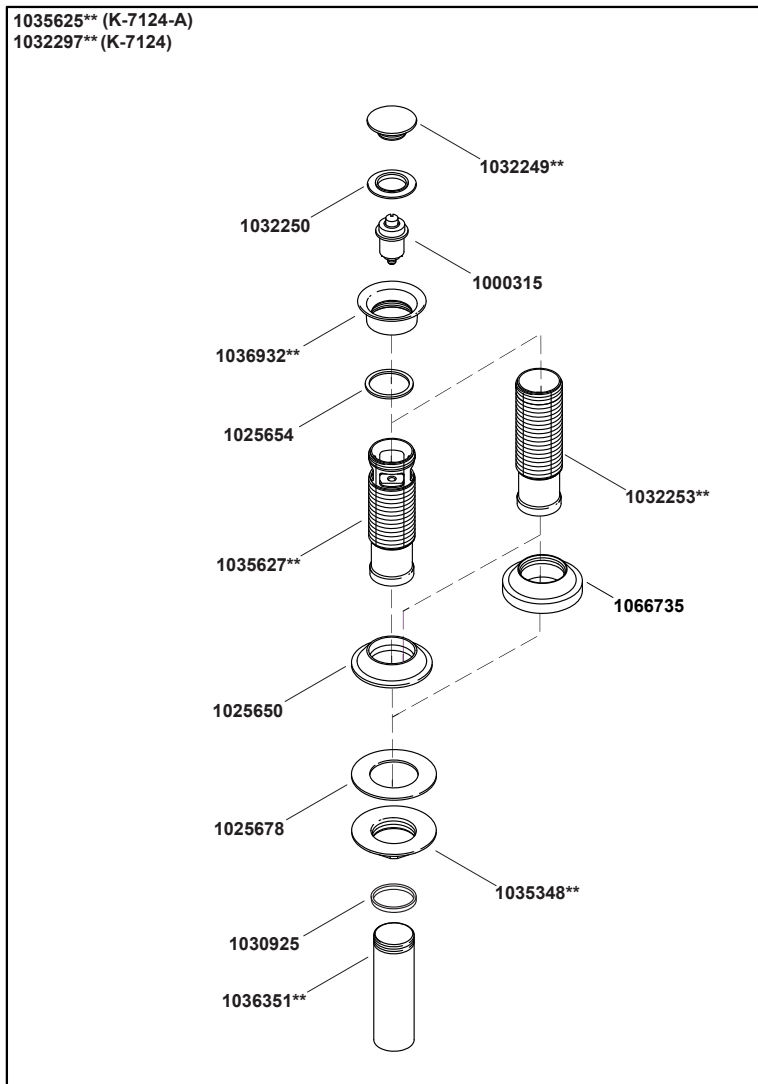

Purist® Tall

Single-handle bathroom sink faucet with straight lever handle
K-14404-4A-CP

Purist® Tall

Single-handle bathroom sink faucet with straight lever handle
K-14404-4A-CP

Purist® Tall

Single-handle bathroom sink faucet with straight lever handle
K-14404-4A-CP

Purist® Tall

Single-handle bathroom sink faucet with straight lever handle
K-14404-4A-CP

COMPLETE DRAIN OPTIONS

Other Stoppers & Optional Drain Components

NOTE: Click on the drawing to view a colored photo for reference.

Purist® Tall

Single-handle bathroom sink faucet with straight lever handle
K-14404-4A-CP