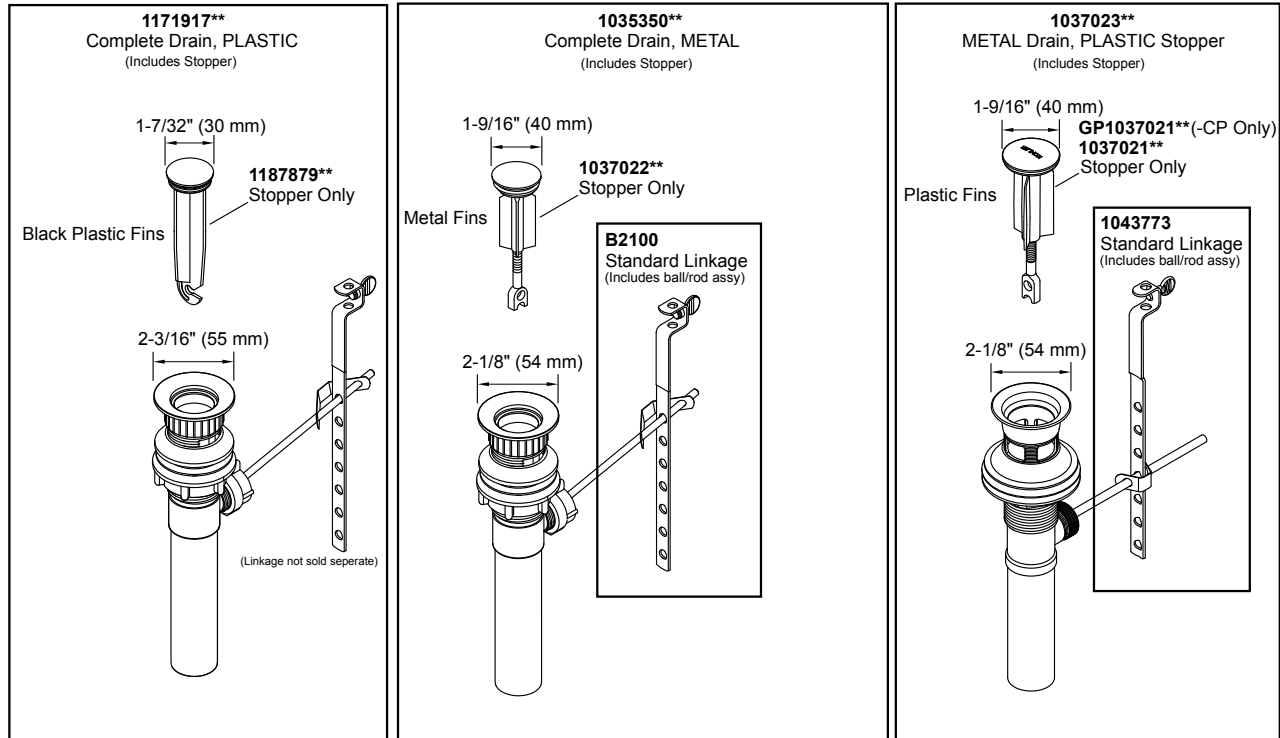

Purist® Tall

Single-handle bathroom sink faucet with straight lever handle
K-14404-4A-CP

Purist® Tall

Single-handle bathroom sink faucet with straight lever handle
K-14404-4A-CP

Purist® Tall

Single-handle bathroom sink faucet with straight lever handle
K-14404-4A-CP

Purist® Tall

Single-handle bathroom sink faucet with straight lever handle
K-14404-4A-CP

COMPLETE DRAIN OPTIONS

Other Stoppers & Optional Drain Components

NOTE: Click on the drawing to view a colored photo for reference.

Purist® Tall

Single-handle bathroom sink faucet with straight lever handle
K-14404-4A-CP