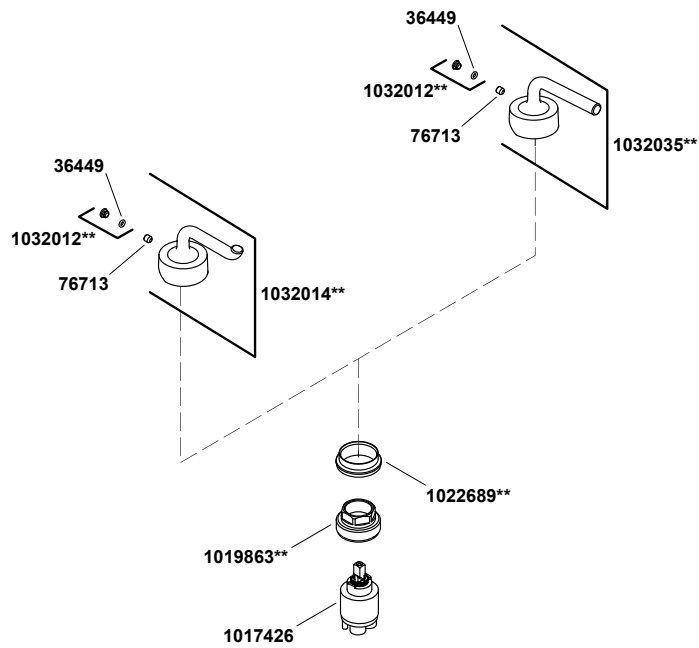

Purist® Tall

Single-handle bathroom sink faucet with straight lever handle
K-14404-4A-CP

Purist® Tall

Single-handle bathroom sink faucet with straight lever handle
K-14404-4A-CP

Purist® Tall

Single-handle bathroom sink faucet with straight lever handle
K-14404-4A-CP

Purist® Tall

Single-handle bathroom sink faucet with straight lever handle
K-14404-4A-CP

COMPLETE DRAIN OPTIONS

Other Stoppers & Optional Drain Components

NOTE: Click on the drawing to view a colored photo for reference.

Purist® Tall

Single-handle bathroom sink faucet with straight lever handle
K-14404-4A-CP