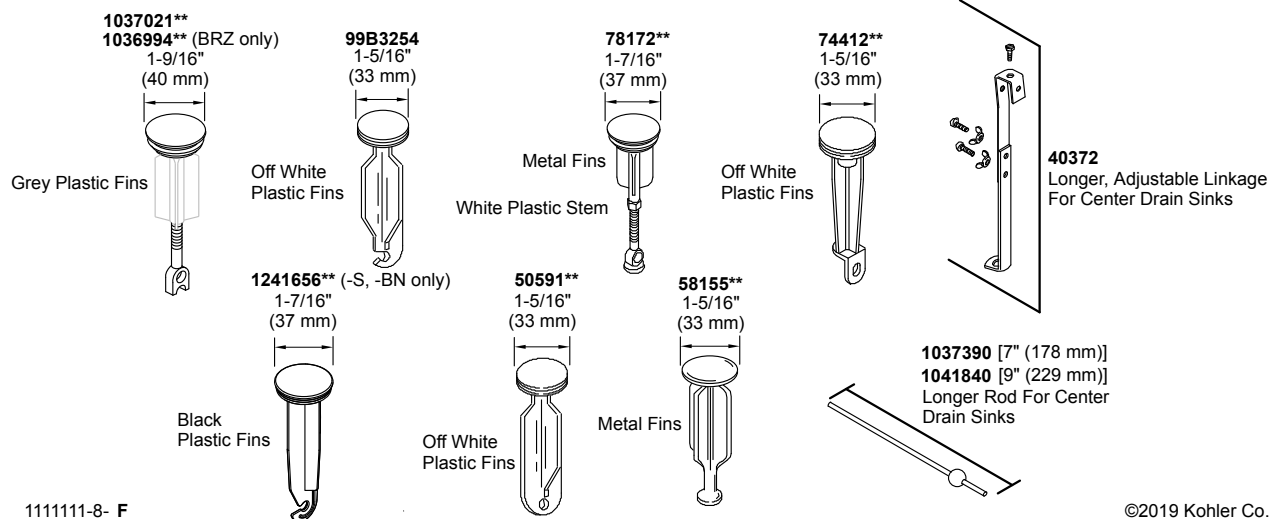

Purist® Tall

Single-handle bathroom sink faucet with straight lever handle
K-14404-4A-CP

Purist® Tall

Single-handle bathroom sink faucet with straight lever handle
K-14404-4A-CP

Purist® Tall

Single-handle bathroom sink faucet with straight lever handle
K-14404-4A-CP

Purist® Tall

Single-handle bathroom sink faucet with straight lever handle
K-14404-4A-CP

COMPLETE DRAIN OPTIONS

Other Stoppers & Optional Drain Components

NOTE: Click on the drawing to view a colored photo for reference.

Purist® Tall

Single-handle bathroom sink faucet with straight lever handle
K-14404-4A-CP