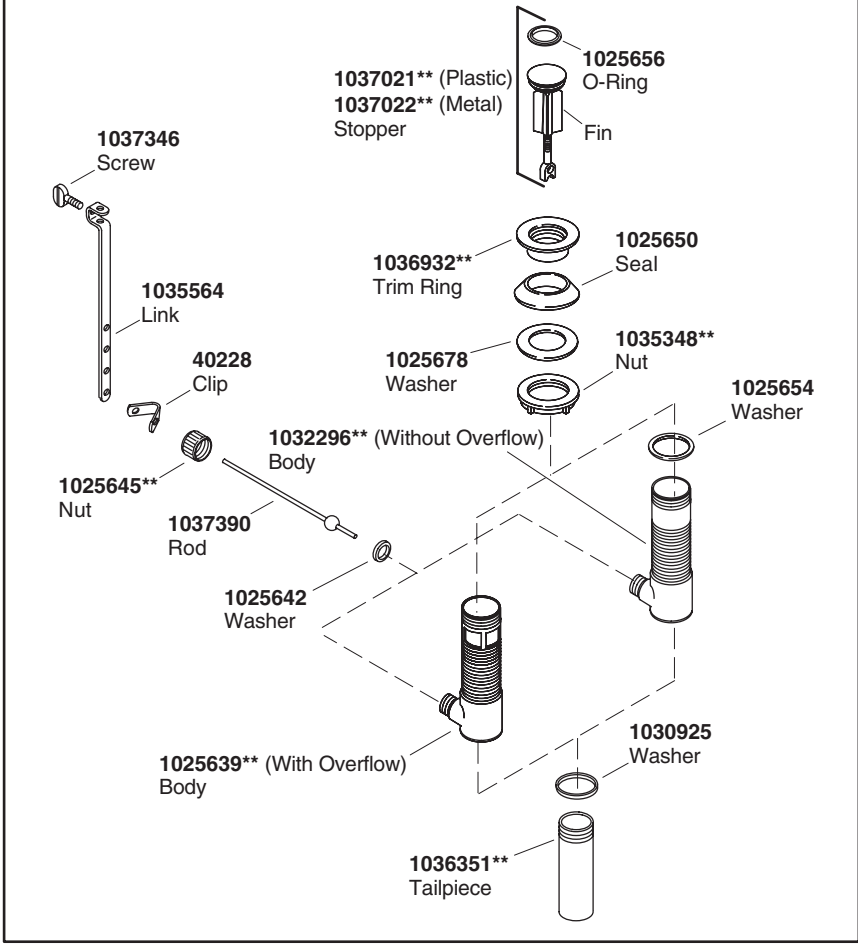

Homeowners Guide

Single-Control Lavatory Faucet

K-14402

K-14404

Français, page "Français-1"
Español, pagina "Español-1"

THE BOLD LOOK
OF **KOHLER**®

1104903-5-A

1035351** (Metal stopper fins without overflow)
1035350** (Metal stopper fins with overflow)
1037023** (Plastic stopper fins with overflow)
 Drain

****Finish/color code must be specified when ordering.**

1035625** (with Overflow)
1032297** (without Overflow)
Drain

****Finish/color code must be specified when ordering.**