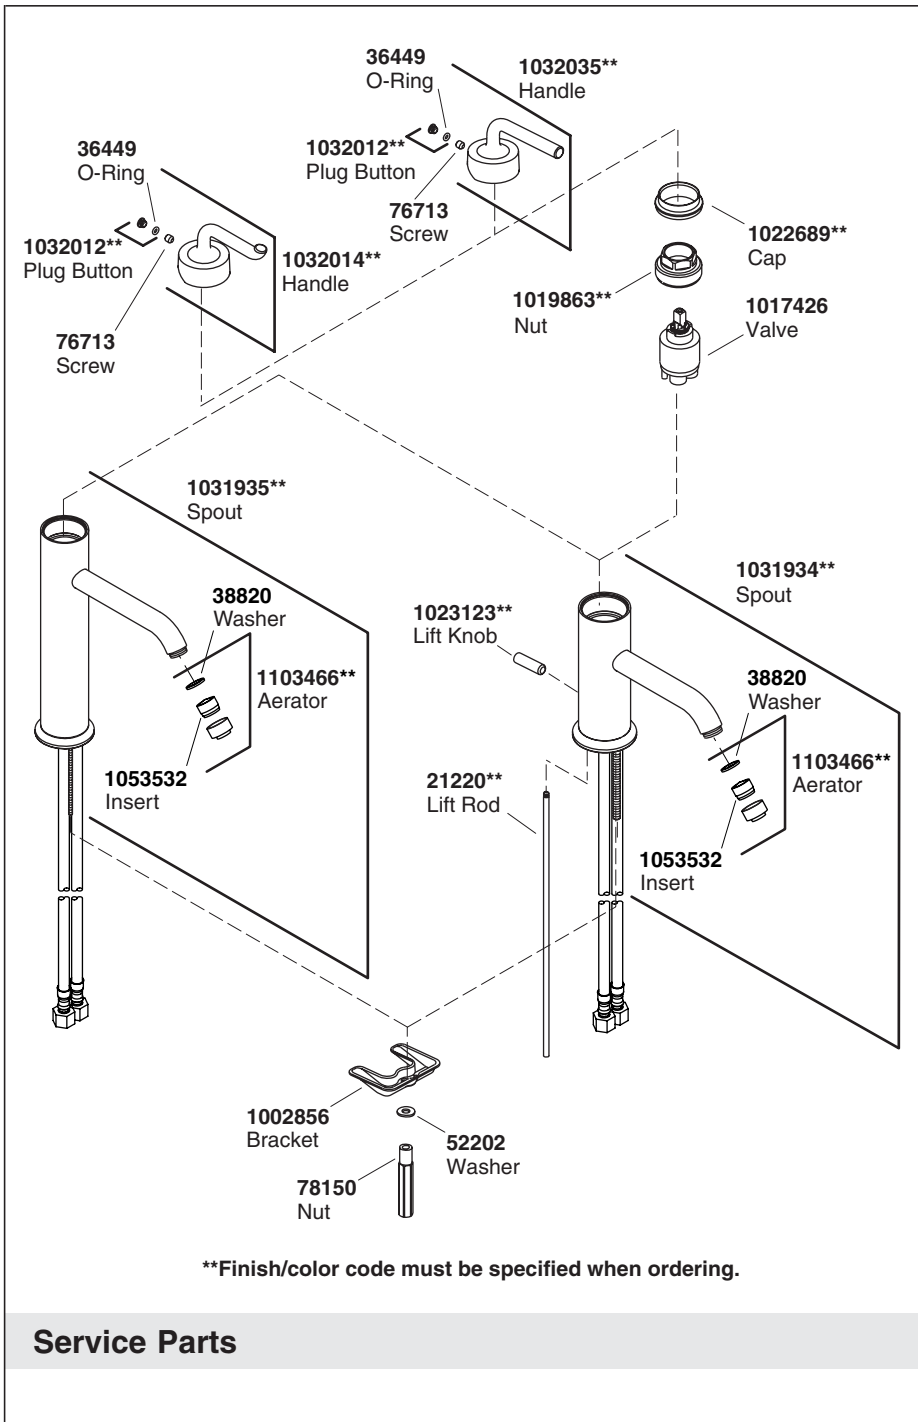

Homeowners Guide

Single-Control Lavatory Faucet

K-14402

K-14404

Français, page "Français-1"
Español, pagina "Español-1"

THE BOLD LOOK
OF **KOHLER**®

1104903-5-A

1035351** (Metal stopper fins without overflow)
1035350** (Metal stopper fins with overflow)
1037023** (Plastic stopper fins with overflow)
 Drain

****Finish/color code must be specified when ordering.**

1035625** (with Overflow)
1032297** (without Overflow)
Drain

****Finish/color code must be specified when ordering.**