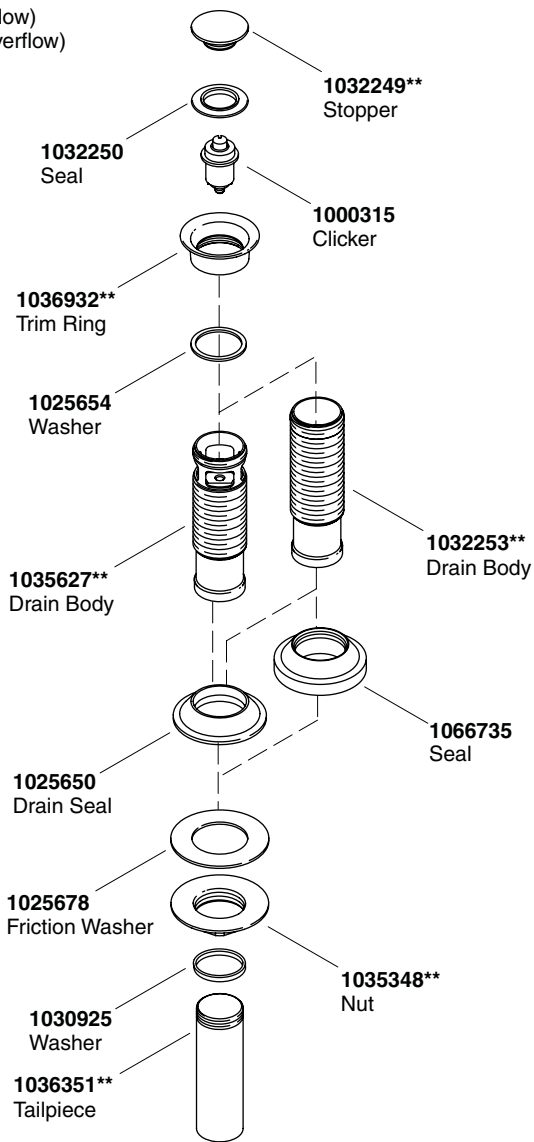

Homeowners Guide

Single-Control Lavatory Faucet

K-14402

K-14404

Français, page "Français-1"
Español, pagina "Español-1"

THE BOLD LOOK
OF **KOHLER**®

1104903-5-A

1035351** (Metal stopper fins without overflow)
1035350** (Metal stopper fins with overflow)
1037023** (Plastic stopper fins with overflow)
 Drain

****Finish/color code must be specified when ordering.**

1035625** (with Overflow)
1032297** (without Overflow)
Drain

****Finish/color code must be specified when ordering.**