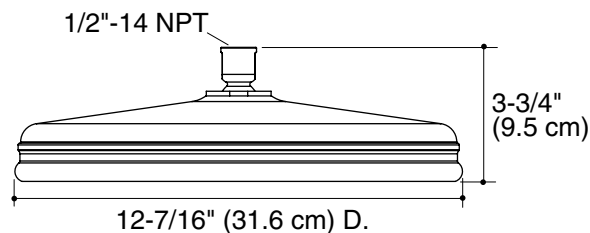

Product Information

Applicable product:			
Rain showerhead	8-7/16" (21.4 cm)	78 nozzles	K-13692
Rain showerhead	10-7/16" (26.5 cm)	78 nozzles	K-13693
Rain showerhead	12-7/16" (31.6 cm)	102 nozzles	K-13694

Installation Notes

Install this product according to the installation guide.

K-13694