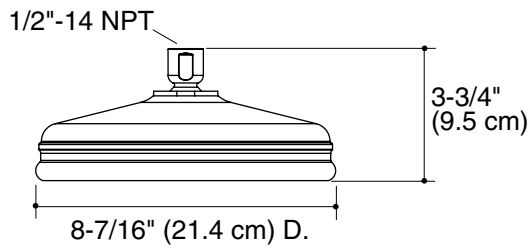

Product Information

Applicable product:			
Rain showerhead	8-7/16" (21.4 cm)	78 nozzles	K-13692
Rain showerhead	10-7/16" (26.5 cm)	78 nozzles	K-13693
Rain showerhead	12-7/16" (31.6 cm)	102 nozzles	K-13694

Installation Notes

Install this product according to the installation guide.

K-13692