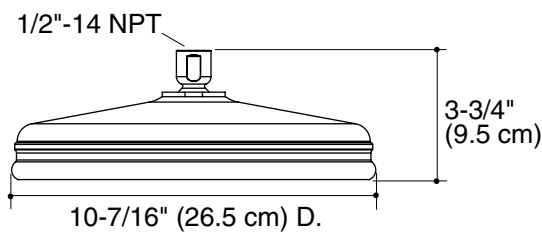

Product Information

Applicable product:			
Rain showerhead	8-7/16" (21.4 cm)	78 nozzles	K-13692
Rain showerhead	10-7/16" (26.5 cm)	78 nozzles	K-13693
Rain showerhead	12-7/16" (31.6 cm)	102 nozzles	K-13694

Installation Notes

Install this product according to the installation guide.

K-13693