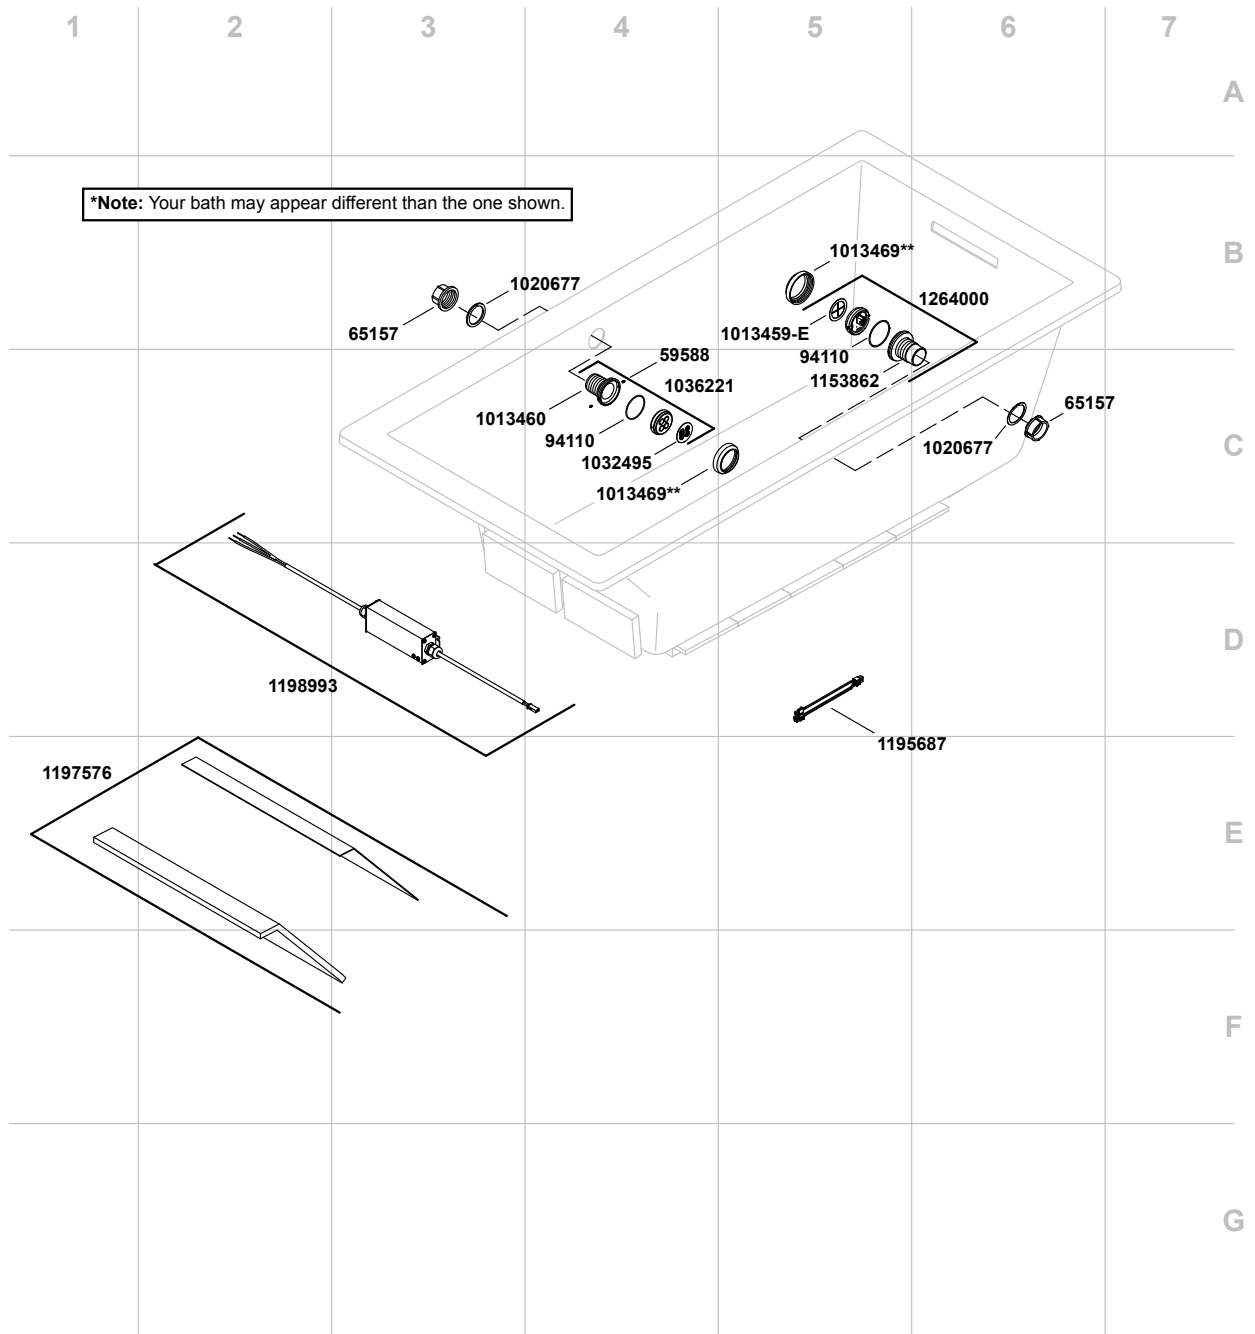

Devonshire®

60" x 32" drop-in BubbleMassage™ Air Bath with Bask® heated sur
K-1357-GW-0

Devonshire®

60" x 32" drop-in BubbleMassage™ Air Bath with Bask® heated sur
K-1357-GW-0