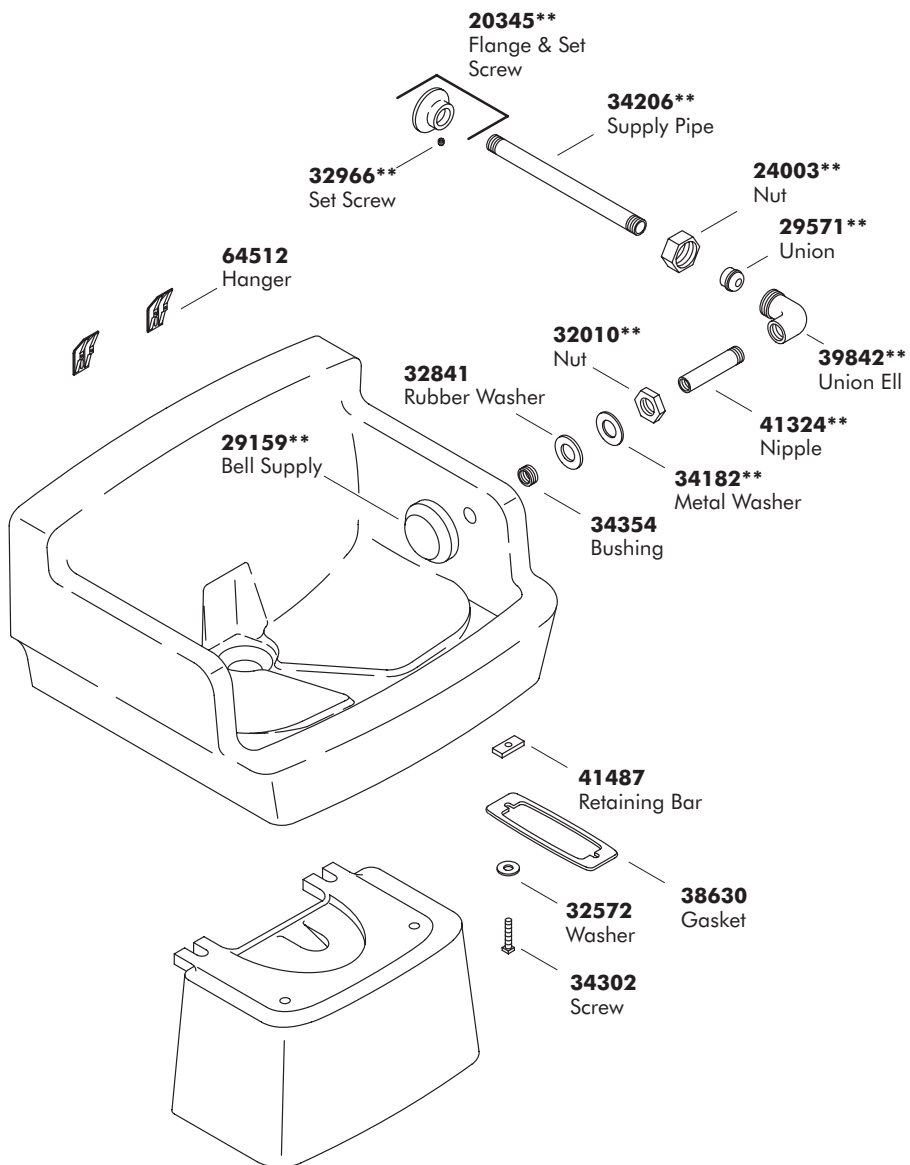

SERVICE PARTS

G U I D E

BROOKHAVEN™
SITZ BATH AND
ACCESSORIES

THE BOLD LOOK
OF **KOHLER**®

****Finish/color code must be specified when ordering.**

****Finish/color code must be specified when ordering.**

K-12515
K-12517