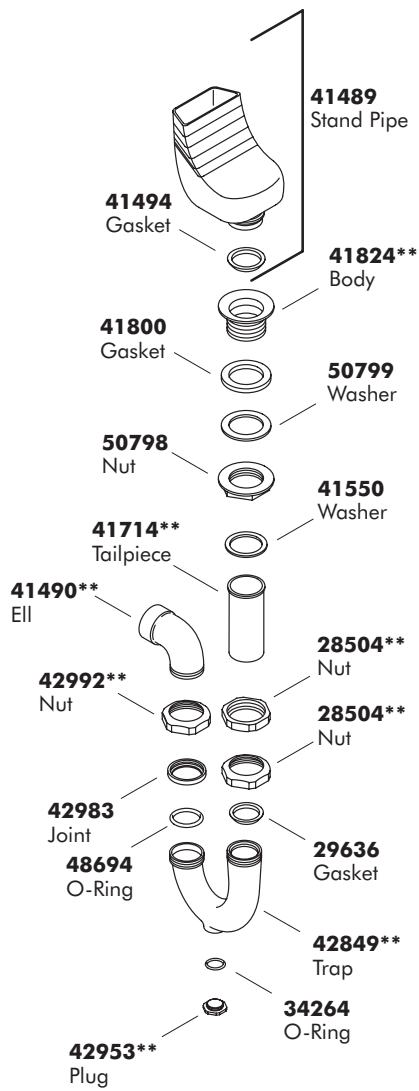

SERVICE PARTS

G U I D E

BROOKHAVEN™
SITZ BATH AND
ACCESSORIES

THE BOLD LOOK
OF **KOHLER**®

****Finish/color code must be specified when ordering.**

****Finish/color code must be specified when ordering.**

K-12515
K-12517