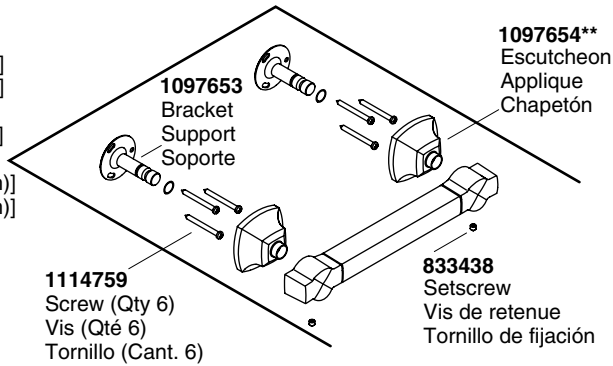

K-11880** [9" (22.9 cm)]
K-11881** [12" (30.5 cm)]
K-11882** [18" (45.7 cm)]
K-11883** [24" (61 cm)]
K-11884** [32" (81.3 cm)]
K-11885** [36" (91.4 cm)]
K-11886** [42" (106.7 cm)]
K-11887** [48" (121.9 cm)]
Grab Bar
Barre d'appui
Agarradera