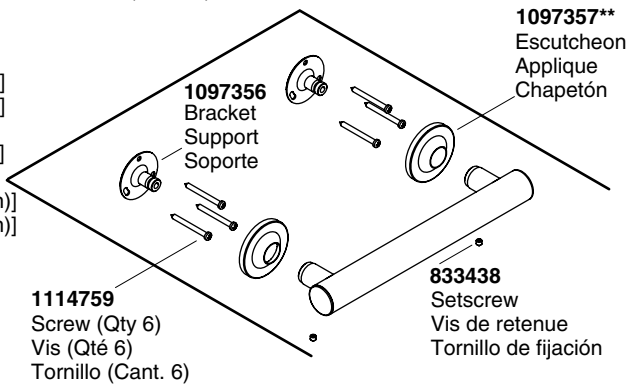

K-11890** [9" (22.9 cm)]
K-11891** [12" (30.5 cm)]
K-11892** [18" (45.7 cm)]
K-11893** [24" (61 cm)]
K-11894** [32" (81.3 cm)]
K-11895** [36" (91.4 cm)]
K-11896** [42" (106.7 cm)]
K-11897** [48" (121.9 cm)]
Grab Bar
Barre d'appui
Agarradera