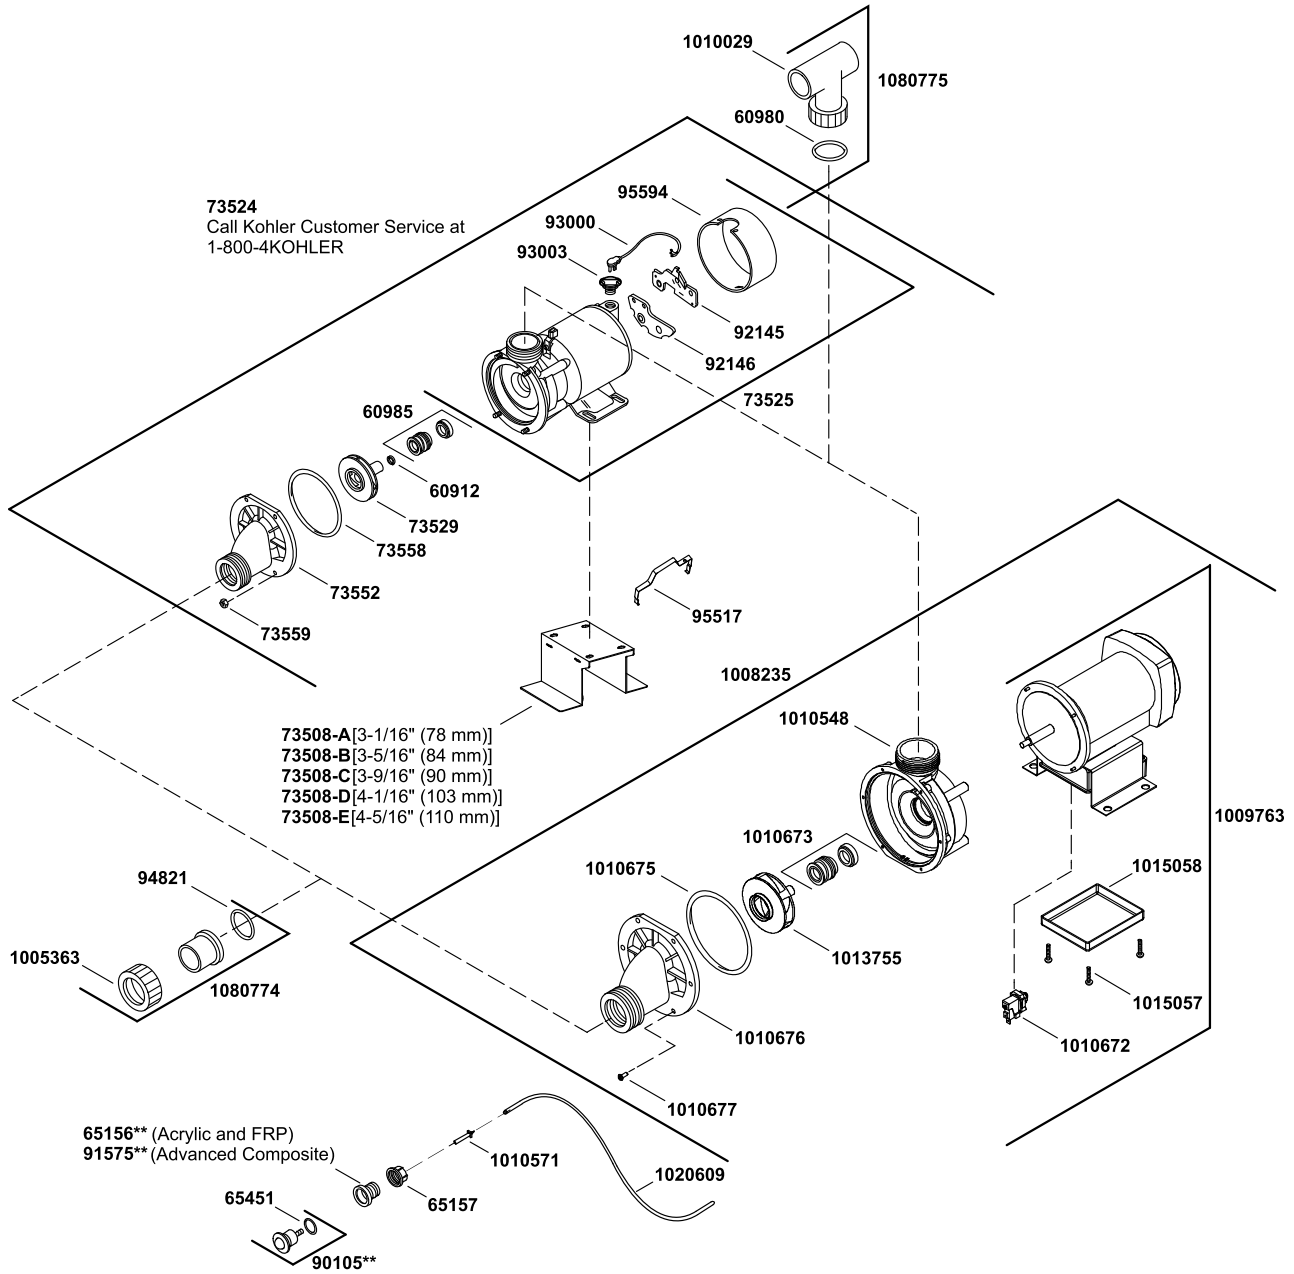

# 6036

60" x 36" alcove whirlpool with integral flange and left-hand drain  
K-1139-L-0

1283231-8-A

© 2016 Kohler Co.

# 6036

60" x 36" alcove whirlpool with integral flange and left-hand drain  
K-1139-L-0