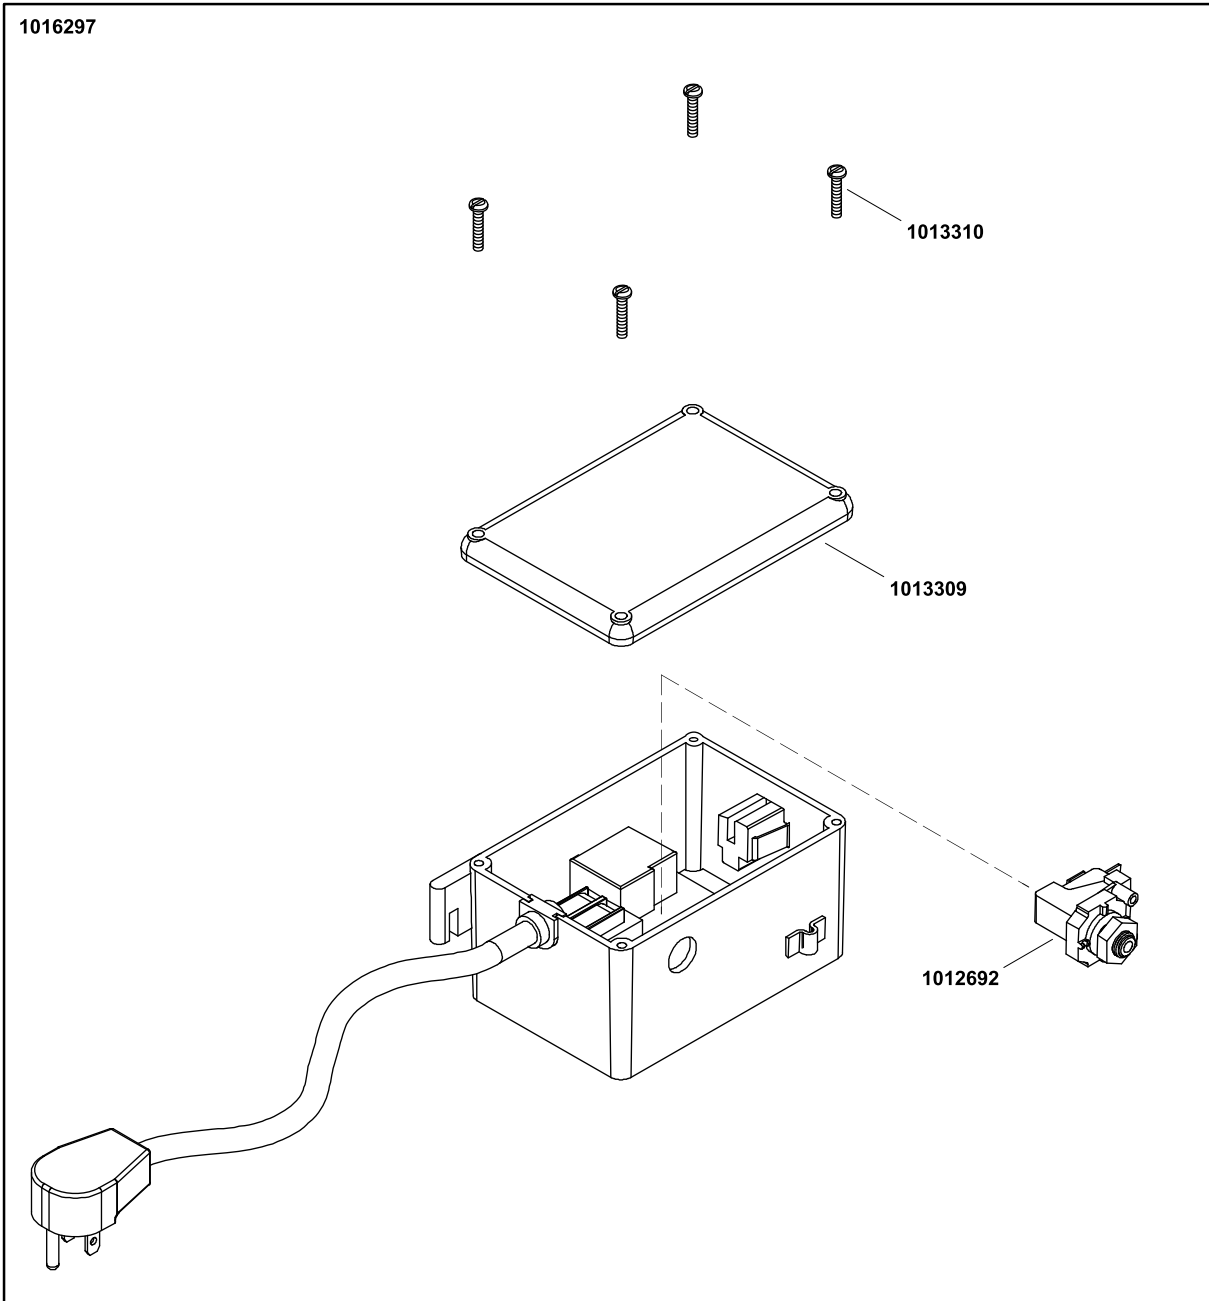

6036

60" x 36" alcove whirlpool with integral flange and left-hand drain
K-1139-L-0