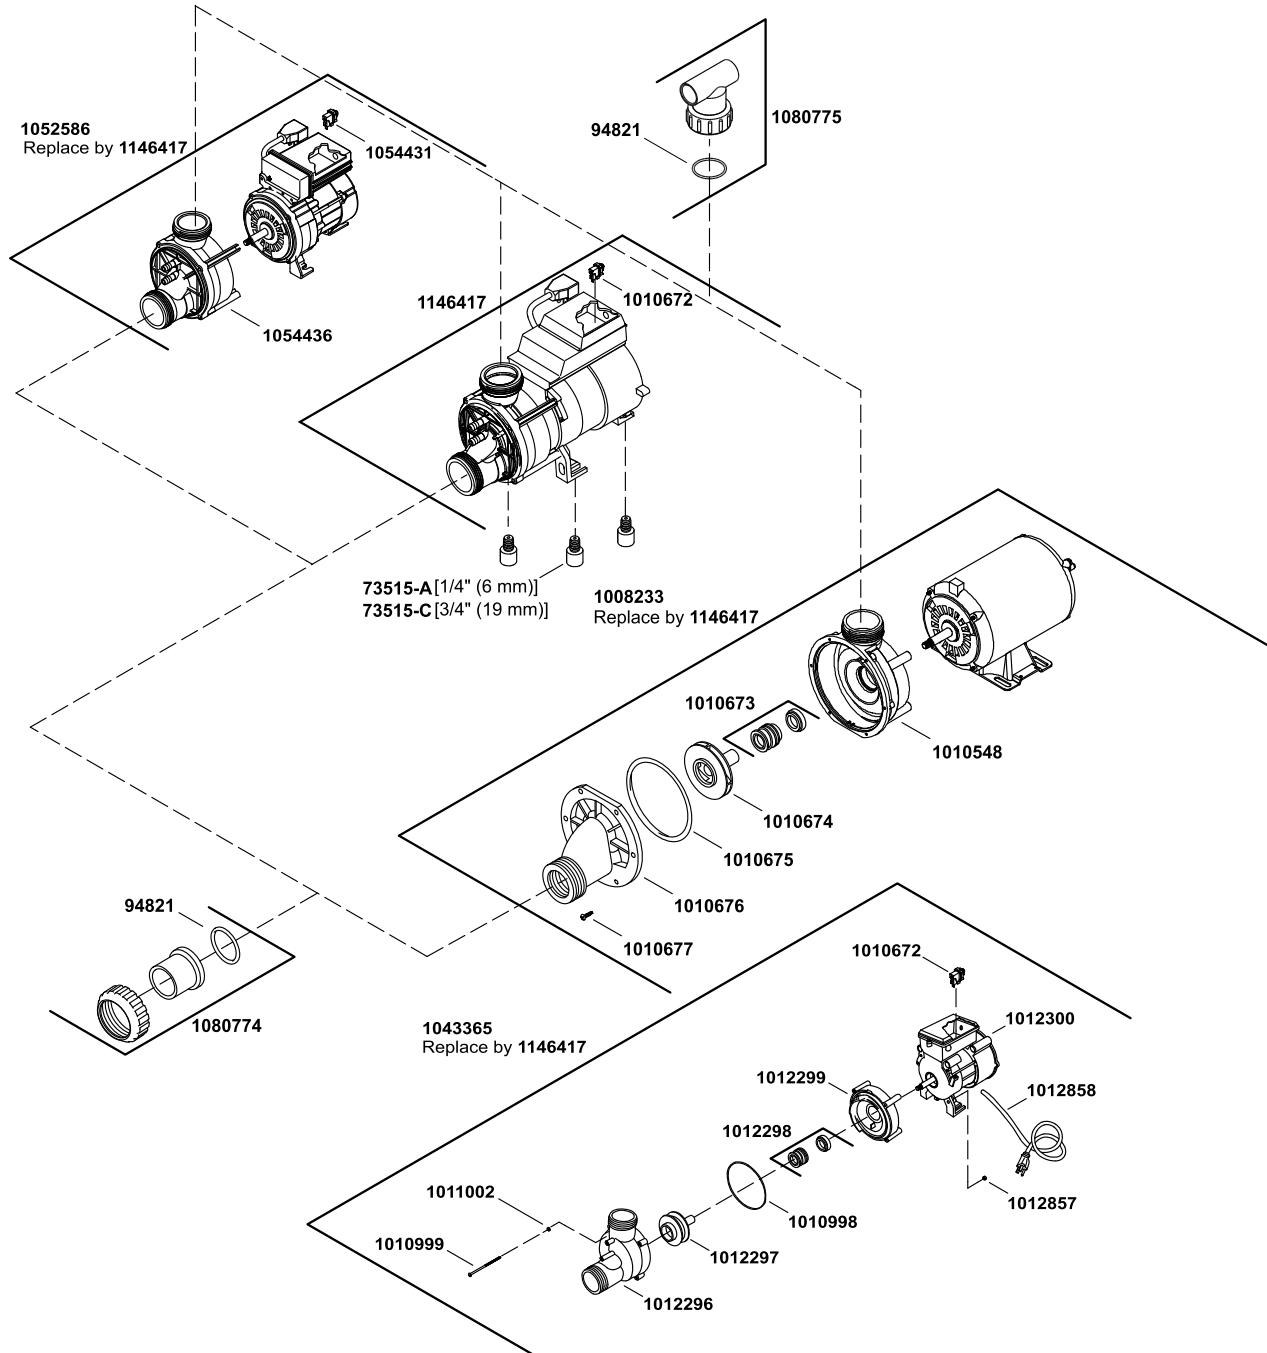

6036

60" x 36" alcove whirlpool with integral flange and left-hand drain
K-1139-L-0

1283231-8-A

© 2016 Kohler Co.