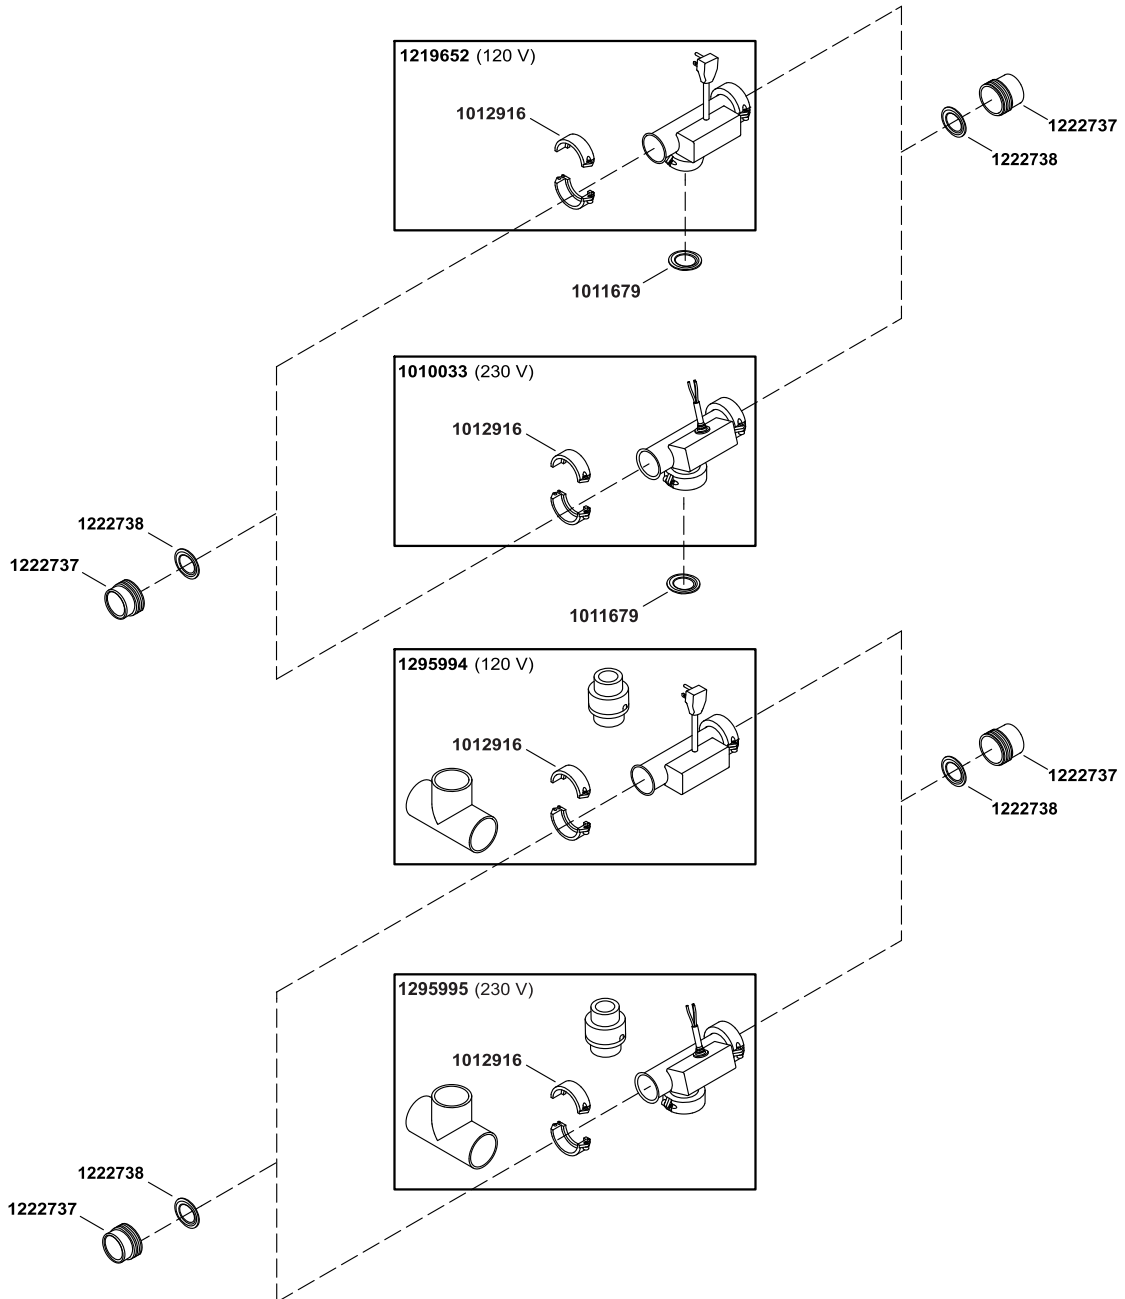

# 6036

60" x 36" alcove whirlpool with integral flange and left-hand drain  
K-1139-L-0

1283233-8-B

© 2017 Kohler Co.

# 6036

60" x 36" alcove whirlpool with integral flange and left-hand drain  
K-1139-L-0

1283231-8-A

© 2016 Kohler Co.

# 6036

60" x 36" alcove whirlpool with integral flange and left-hand drain  
K-1139-L-0