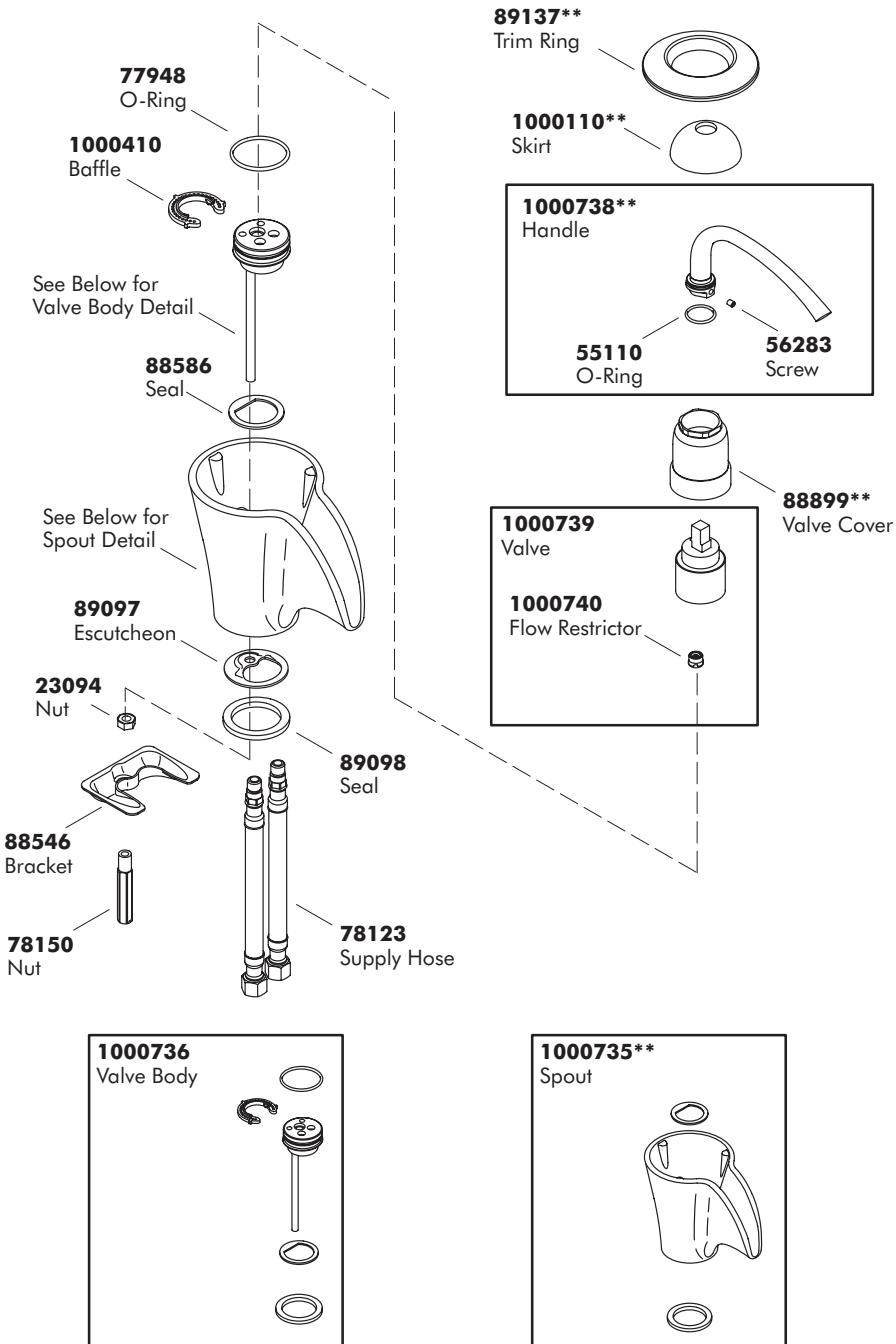

SERVICE PARTS

G U I D E

VAS™ & BOL™  
CERAMIC  
LAVATORY  
FAUCETS

THE BOLD LOOK  
OF **KOHLER**®

**\*\*Finish/color code must be specified when ordering.**

**\*\*Finish/color code must be specified when ordering.**