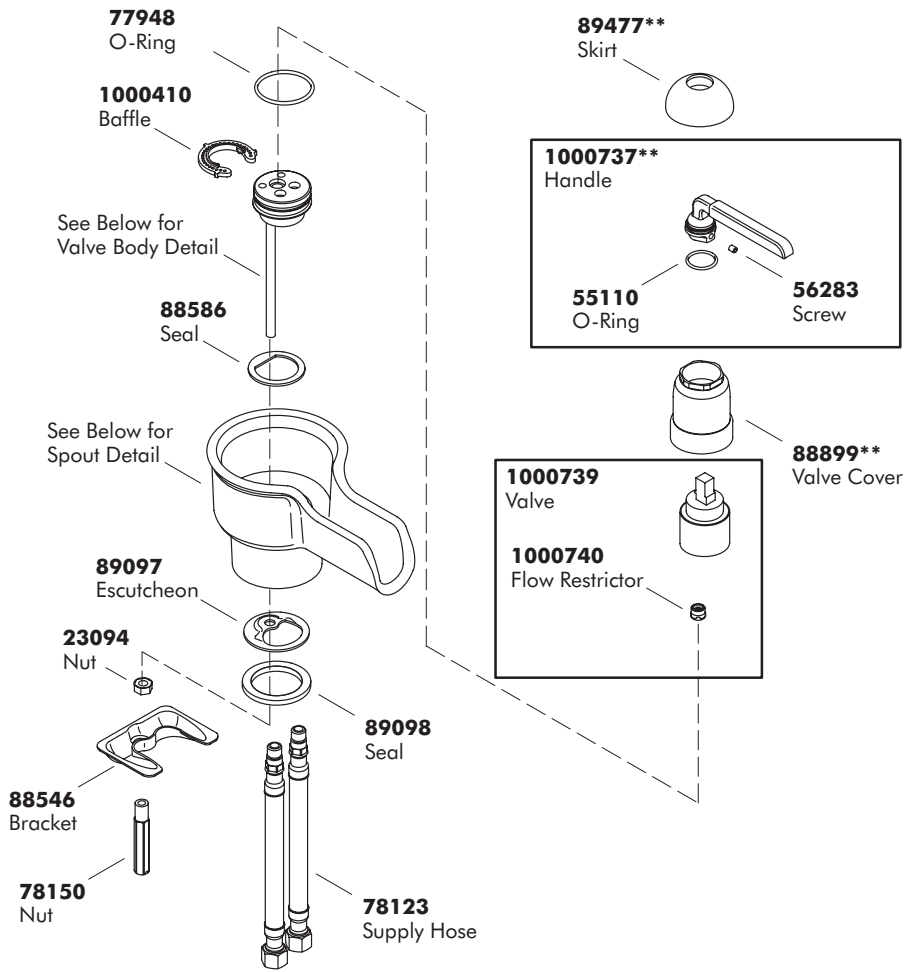

SERVICE PARTS

G U I D E

VAS™ & BOL™  
CERAMIC  
LAVATORY  
FAUCETS

THE BOLD LOOK  
OF **KOHLER**®

**\*\*Finish/color code must be specified when ordering.**

**\*\*Finish/color code must be specified when ordering.**