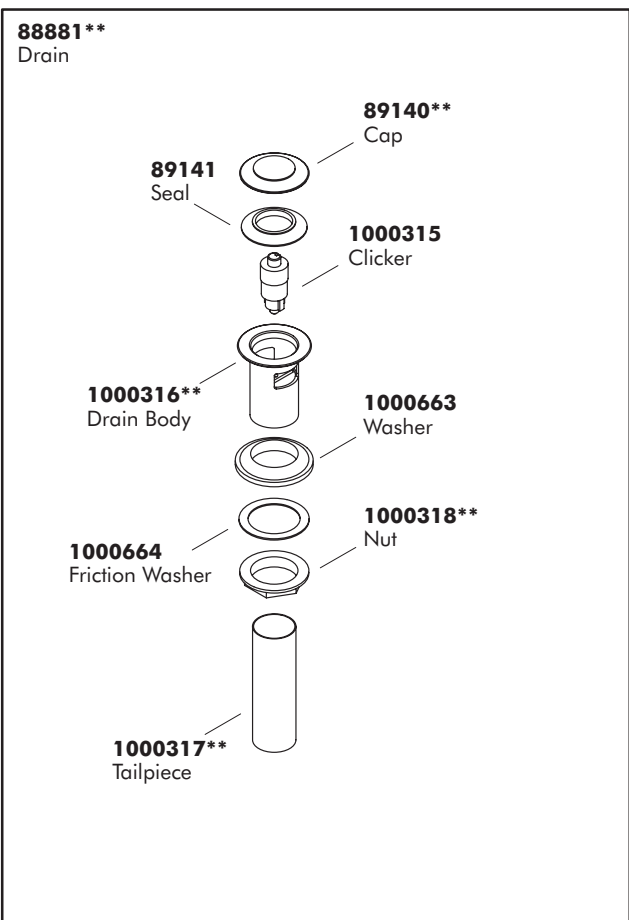

SERVICE PARTS

G U I D E

VAS™ & BOL™  
CERAMIC  
LAVATORY  
FAUCETS

THE BOLD LOOK  
OF **KOHLER**®

**\*\*Finish/color code must be specified when ordering.**

**\*\*Finish/color code must be specified when ordering.**