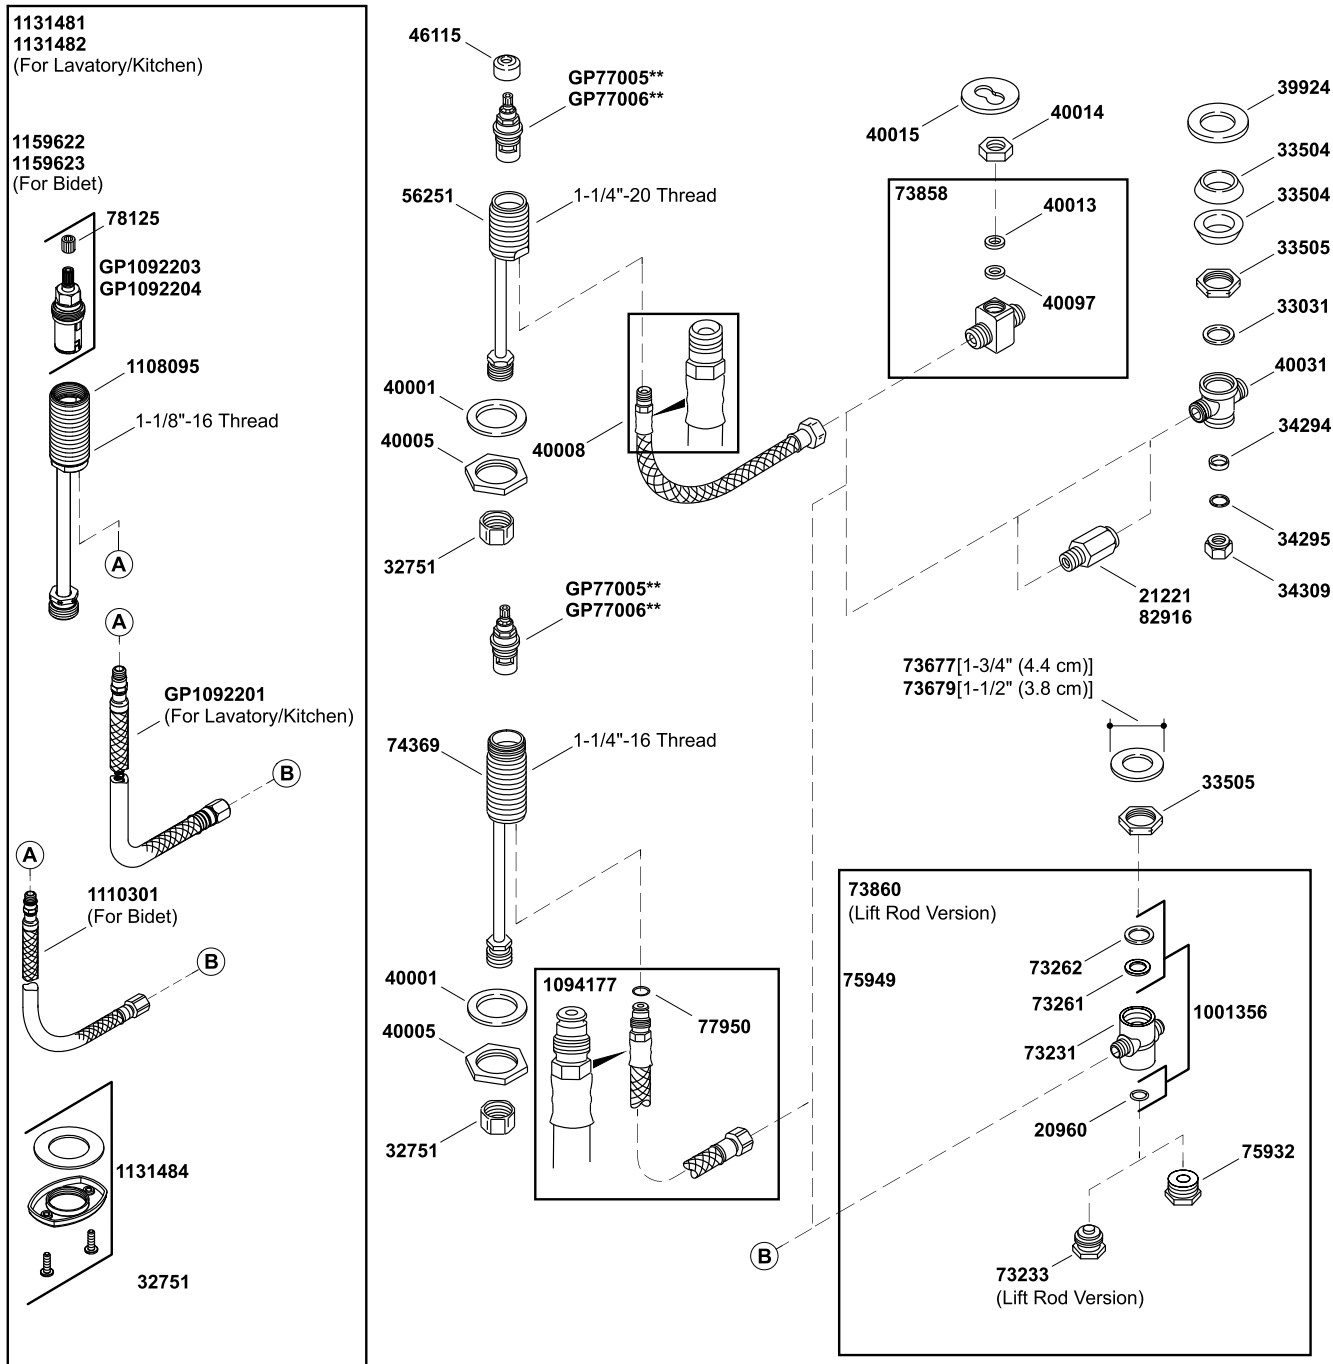

### Other Stoppers & Optional Drain Components

**NOTE:** Click on the drawing to view a colored photo for reference.

<p><b>1037021**</b> <b>1036994**</b> (BRZ only) 1-9/16" (40 mm)</p> <p>Grey Plastic Fins</p>	<p><b>99B3254</b> 1-5/16" (33 mm)</p> <p>Off White Plastic Fins</p>	<p><b>78172**</b> 1-7/16" (37 mm)</p> <p>Metal Fins White Plastic Stem</p>	<p><b>74412**</b> 1-5/16" (33 mm)</p> <p>Off White Plastic Fins</p>	<p><b>40372</b> Longer, Adjustable Linkage For Center Drain Sinks</p>
<p><b>1241656**</b> (-S, -BN only) 1-7/16" (37 mm)</p> <p>Black Plastic Fins</p>	<p><b>50591**</b> 1-5/16" (33 mm)</p> <p>Off White Plastic Fins</p>	<p><b>58155**</b> 1-5/16" (33 mm)</p> <p>Metal Fins</p>	<p><b>1037390</b> [7" (178 mm)] <b>1041840</b> [9" (229 mm)] Longer Rod For Center Drain Sinks</p>	

# Antique Cross

Widespread bathroom sink faucet  
K-108-3-CP

# Antique Cross

Widespread bathroom sink faucet  
K-108-3-CP

87228-8-AH

© 2013 Kohler Co.