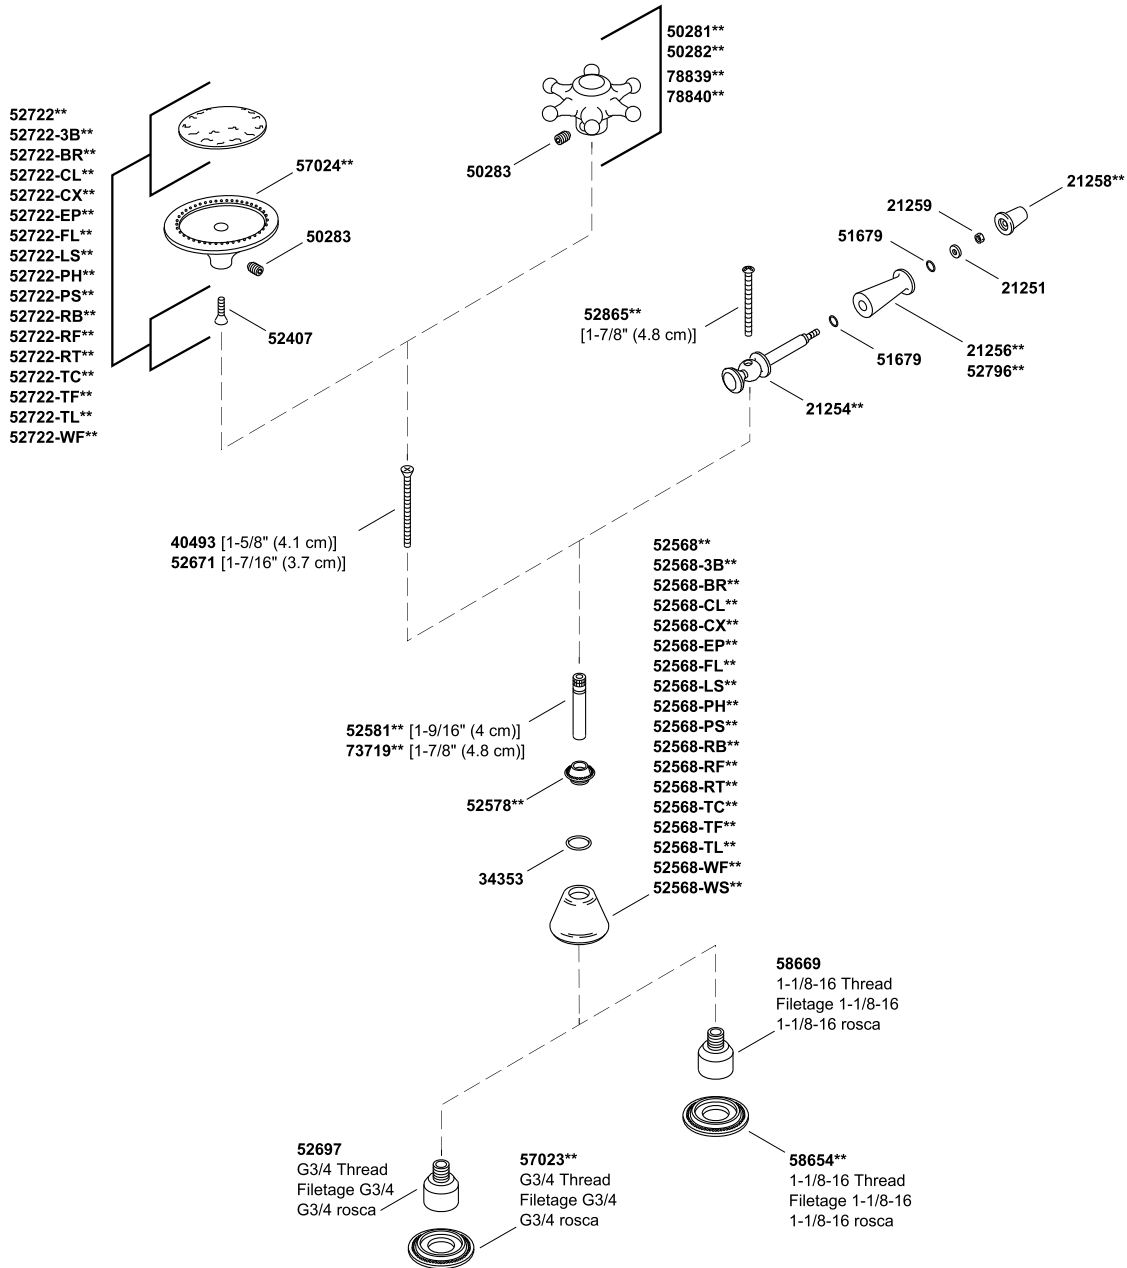

# Antique Cross

Widespread bathroom sink faucet  
K-108-3-CP

# Antique Cross

Widespread bathroom sink faucet  
K-108-3-CP

87228-8-AH

© 2013 Kohler Co.