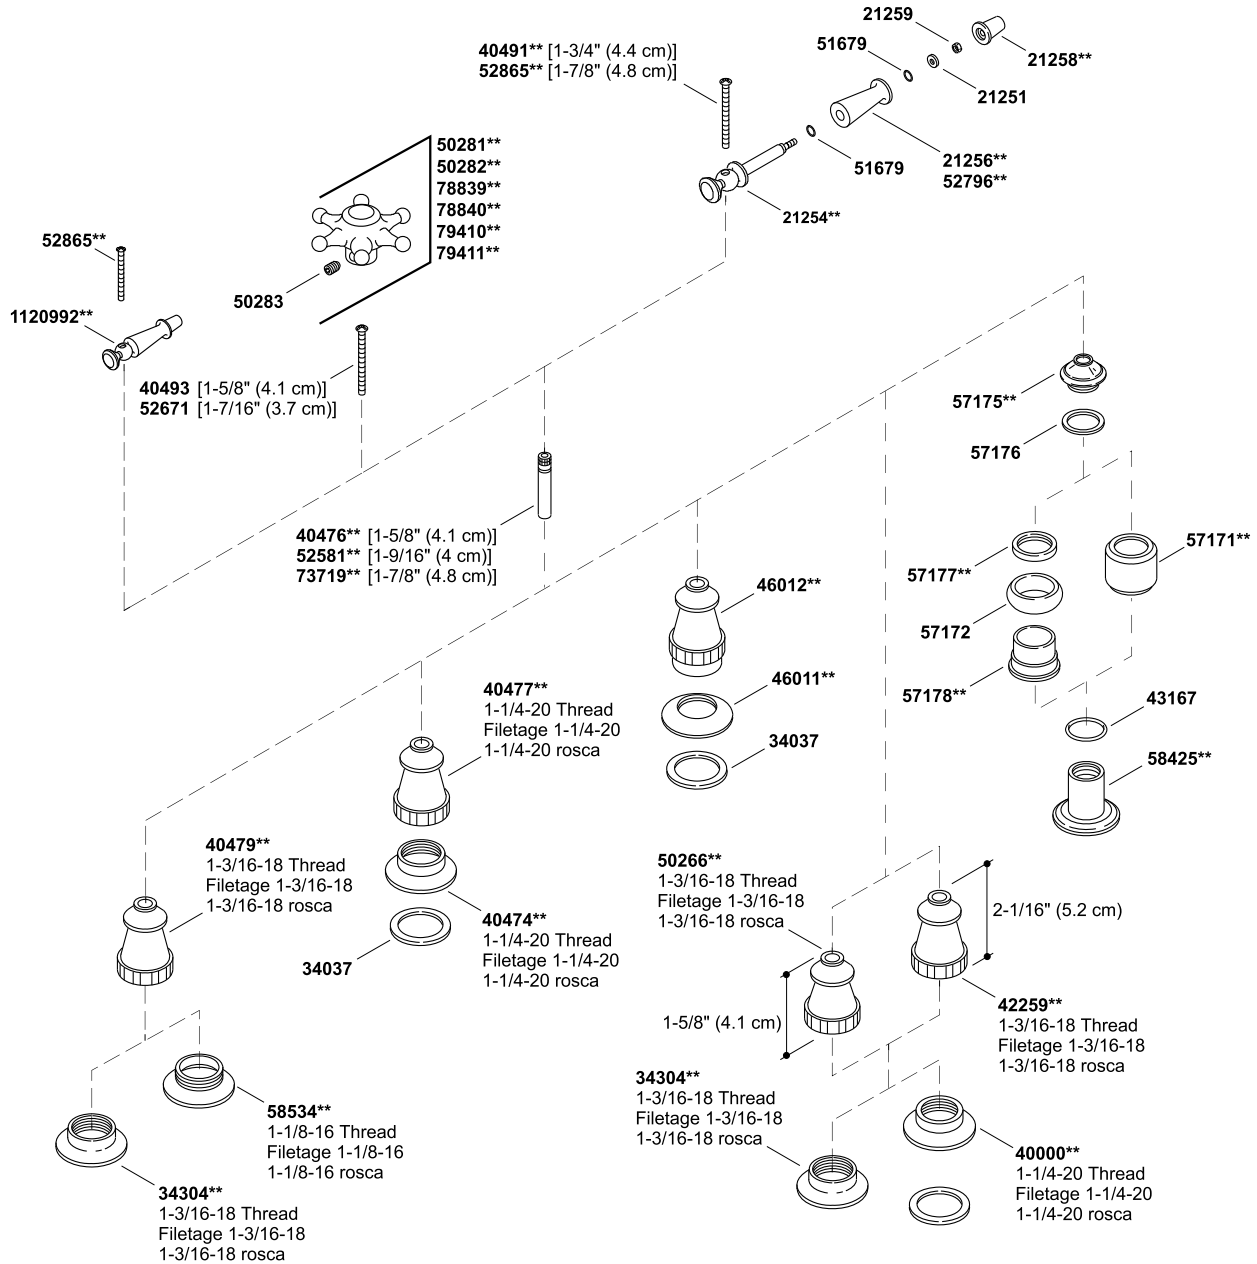

# Antique Cross

Widespread bathroom sink faucet  
K-108-3-CP

# Antique Cross

Widespread bathroom sink faucet  
K-108-3-CP

87228-8-AH

© 2013 Kohler Co.