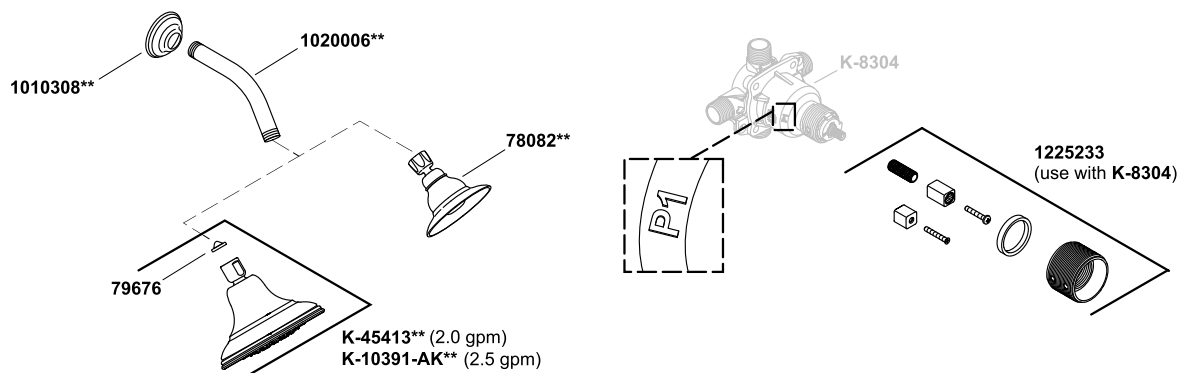

Devonshire®

Essentials performance showering package
K-10825-4-CP