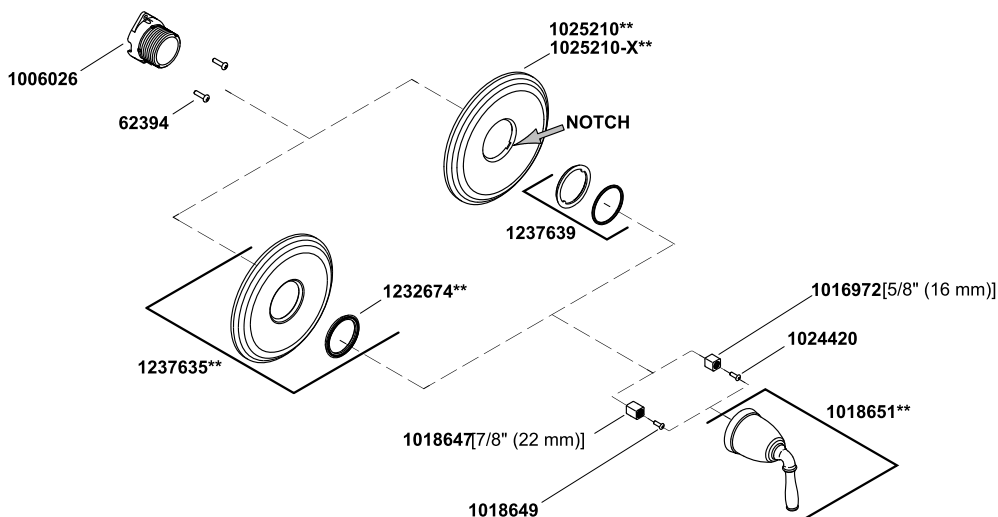

Devonshire®

Essentials performance showering package
K-10825-4-CP