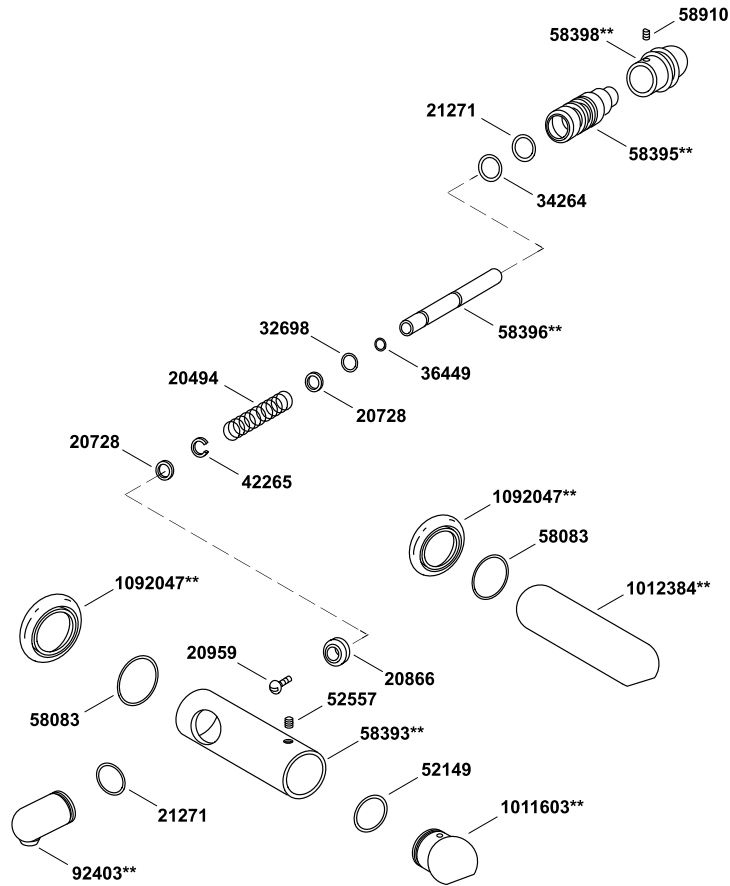

Devonshire®

Essentials performance showering package
K-10825-4-CP

77420

1066925

77420

77420

1066924

77420

77420

87612

77420

Devonshire®

Essentials performance showering package
K-10825-4-CP

Essentials performance showering package
K-10825-4-CP

K-457**

K-457-AK**

K-444**

K-449**

K-13137-AK**

K-13137**

K-10590**

K-10590-AK**

K-10591**

K-14786**

K-45123**

Devonshire®

Essentials performance showering package
K-10825-4-CP

Devonshire®

Essentials performance showering package
K-10825-4-CP

K-10597

K-10286

K-419