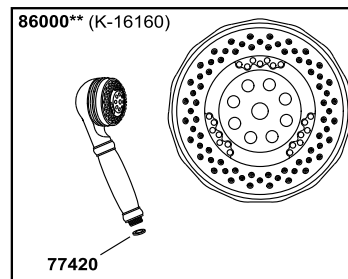

Devonshire®

Essentials performance showering package
K-10825-4-CP

77420

1066925

77420

77420

1066924

77420

77420

87612

77420

Devonshire®

Essentials performance showering package
K-10825-4-CP

Essentials performance showering package
K-10825-4-CP

K-457**

K-457-AK**