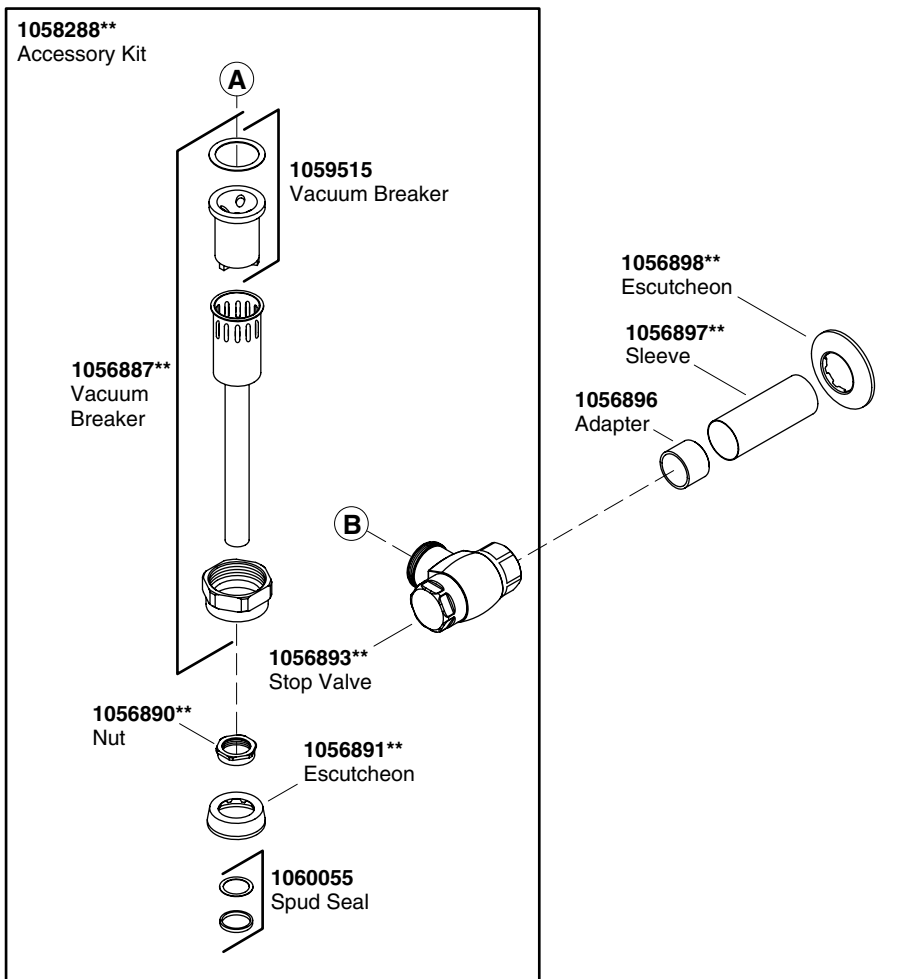

****Finish/color code must be specified when ordering.**

Service Parts

1058288**
Accessory Kit

****Finish/color code must be specified when ordering.**