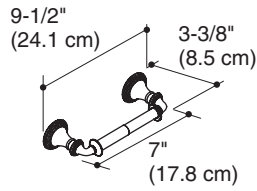

THE BOLD LOOK
OF **KOHLER**®

©2008 Kohler Co.

1087636-2-A

Roughing-In/Plan de raccordement/Diagrama de instalación

K-10550 = 20-3/8" (51.8 cm)
K-10551 = 26-3/8" (67 cm)
K-10552 = 32-3/8" (82.3 cm)

K-10554

K-10557

1023304
 Plate
 Plaque
 Placa
1023308
 Setscrew
 Vis de retenue
 Tornillo de fijación

1033994** [18" (45.7 cm)]
1033995** [24" (61 cm)]
1033996** [30" (76.2 cm)]
 Towel Bar
 Porte-serviettes
 Toallero de barra