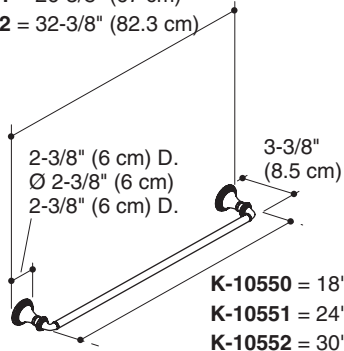

THE BOLD LOOK
OF **KOHLER**®

©2008 Kohler Co.

1087636-2-A

Roughing-In/Plan de raccordement/Diagrama de instalación

K-10550 = 20-3/8" (51.8 cm)
K-10551 = 26-3/8" (67 cm)
K-10552 = 32-3/8" (82.3 cm)

K-10554

K-10557

1023304
 Plate
 Plaque
 Placa
1023308
 Setscrew
 Vis de retenue
 Tornillo de fijación

1033994** [18" (45.7 cm)]
1033995** [24" (61 cm)]
1033996** [30" (76.2 cm)]
 Towel Bar
 Porte-serviettes
 Toallero de barra