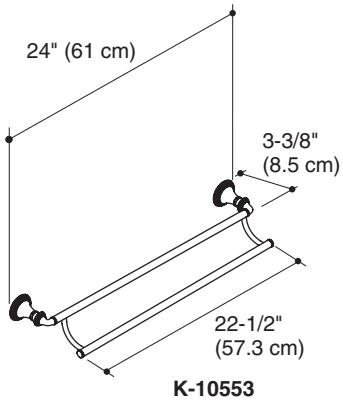

THE BOLD LOOK
OF **KOHLER**®

©2008 Kohler Co.

1087636-2-A

Roughing-In/Plan de raccordement/Diagrama de instalación

K-10550 = 20-3/8" (51.8 cm)
K-10551 = 26-3/8" (67 cm)
K-10552 = 32-3/8" (82.3 cm)

K-10554

K-10557

1023304
 Plate
 Plaque
 Placa
1023308
 Setscrew
 Vis de retenue
 Tornillo de fijación

1033994** [18" (45.7 cm)]
1033995** [24" (61 cm)]
1033996** [30" (76.2 cm)]
 Towel Bar
 Porte-serviettes
 Toallero de barra