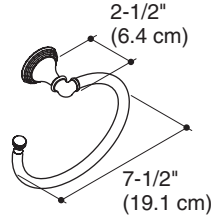

THE BOLD LOOK
OF **KOHLER**®

©2008 Kohler Co.

1087636-2-A

Roughing-In/Plan de raccordement/Diagrama de instalación

K-10550 = 20-3/8" (51.8 cm)
K-10551 = 26-3/8" (67 cm)
K-10552 = 32-3/8" (82.3 cm)

K-10554

K-10557

1023304
 Plate
 Plaque
 Placa
1023308
 Setscrew
 Vis de retenue
 Tornillo de fijación

1033994** [18" (45.7 cm)]
1033995** [24" (61 cm)]
1033996** [30" (76.2 cm)]
 Towel Bar
 Porte-serviettes
 Toallero de barra