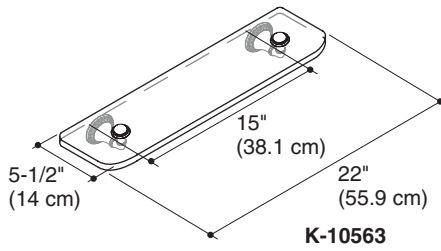

Roughing-In/Plan de raccordement/Diagrama de instalación

K-10550 = 20-3/8" (51.8 cm)
K-10551 = 26-3/8" (67 cm)
K-10552 = 32-3/8" (82.3 cm)

K-10563