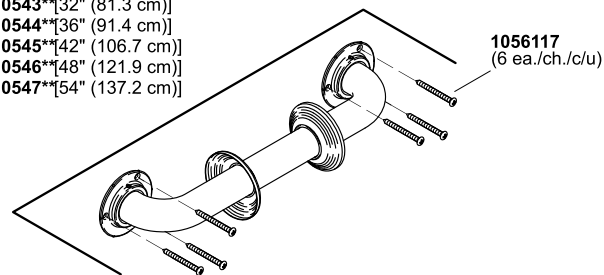

KOHLER
GENUINE PARTS

Traditional

48" ADA compliant grab bar
K-10546-S

K-11390**[12" (30.5 cm)]
K-11391**[18" (45.7 cm)]
K-11392**[24" (61 cm)]
K-11393**[32" (81.3 cm)]
K-11394**[36" (91.4 cm)]
K-11395**[42" (106.7 cm)]
K-11396**[48" (121.9 cm)]
K-11397**[54" (137.2 cm)]

K-10540**[12" (30.5 cm)]
K-10541**[18" (45.7 cm)]
K-10542**[24" (61 cm)]
K-10543**[32" (81.3 cm)]
K-10544**[36" (91.4 cm)]
K-10545**[42" (106.7 cm)]
K-10546**[48" (121.9 cm)]
K-10547**[54" (137.2 cm)]

K-14560**[12" (30.5 cm)]
K-14561**[18" (45.7 cm)]
K-14562**[24" (61 cm)]
K-14563**[32" (81.3 cm)]
K-14564**[36" (91.4 cm)]
K-14565**[42" (106.7 cm)]
K-14566**[48" (121.9 cm)]
K-14567**[54" (137.2 cm)]