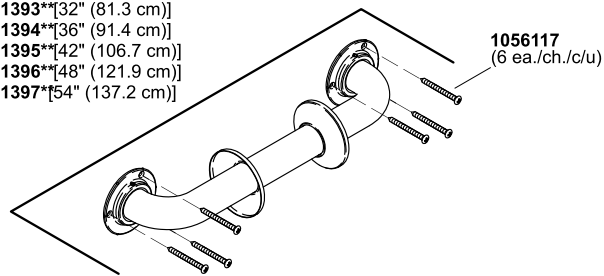

KOHLER
GENUINE PARTS

Traditional

48" ADA compliant grab bar
K-10546-S

K-11390**[12" (30.5 cm)]
K-11391**[18" (45.7 cm)]
K-11392**[24" (61 cm)]
K-11393**[32" (81.3 cm)]
K-11394**[36" (91.4 cm)]
K-11395**[42" (106.7 cm)]
K-11396**[48" (121.9 cm)]
K-11397**[54" (137.2 cm)]

K-10540**[12" (30.5 cm)]
K-10541**[18" (45.7 cm)]
K-10542**[24" (61 cm)]
K-10543**[32" (81.3 cm)]
K-10544**[36" (91.4 cm)]
K-10545**[42" (106.7 cm)]
K-10546**[48" (121.9 cm)]
K-10547**[54" (137.2 cm)]

K-14560**[12" (30.5 cm)]
K-14561**[18" (45.7 cm)]
K-14562**[24" (61 cm)]
K-14563**[32" (81.3 cm)]
K-14564**[36" (91.4 cm)]
K-14565**[42" (106.7 cm)]
K-14566**[48" (121.9 cm)]
K-14567**[54" (137.2 cm)]