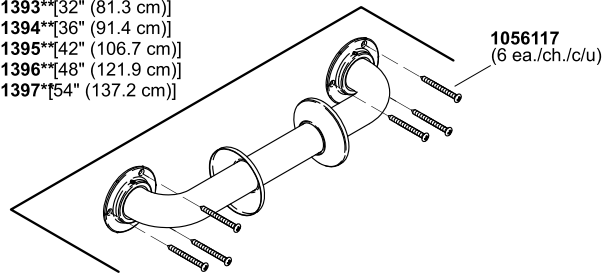

KOHLER
GENUINE PARTS

Traditional

36" ADA compliant grab bar
K-10544-S

K-11390**[12" (30.5 cm)]
K-11391**[18" (45.7 cm)]
K-11392**[24" (61 cm)]
K-11393**[32" (81.3 cm)]
K-11394**[36" (91.4 cm)]
K-11395**[42" (106.7 cm)]
K-11396**[48" (121.9 cm)]
K-11397**[54" (137.2 cm)]

K-10540**[12" (30.5 cm)]
K-10541**[18" (45.7 cm)]
K-10542**[24" (61 cm)]
K-10543**[32" (81.3 cm)]
K-10544**[36" (91.4 cm)]
K-10545**[42" (106.7 cm)]
K-10546**[48" (121.9 cm)]
K-10547**[54" (137.2 cm)]

K-14560**[12" (30.5 cm)]
K-14561**[18" (45.7 cm)]
K-14562**[24" (61 cm)]
K-14563**[32" (81.3 cm)]
K-14564**[36" (91.4 cm)]
K-14565**[42" (106.7 cm)]
K-14566**[48" (121.9 cm)]
K-14567**[54" (137.2 cm)]