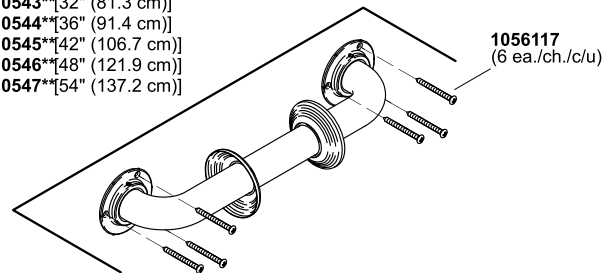

KOHLER
GENUINE PARTS

Traditional

36" ADA compliant grab bar
K-10544-S

K-11390**[12" (30.5 cm)]
K-11391**[18" (45.7 cm)]
K-11392**[24" (61 cm)]
K-11393**[32" (81.3 cm)]
K-11394**[36" (91.4 cm)]
K-11395**[42" (106.7 cm)]
K-11396**[48" (121.9 cm)]
K-11397**[54" (137.2 cm)]

K-10540**[12" (30.5 cm)]
K-10541**[18" (45.7 cm)]
K-10542**[24" (61 cm)]
K-10543**[32" (81.3 cm)]
K-10544**[36" (91.4 cm)]
K-10545**[42" (106.7 cm)]
K-10546**[48" (121.9 cm)]
K-10547**[54" (137.2 cm)]

K-14560**[12" (30.5 cm)]
K-14561**[18" (45.7 cm)]
K-14562**[24" (61 cm)]
K-14563**[32" (81.3 cm)]
K-14564**[36" (91.4 cm)]
K-14565**[42" (106.7 cm)]
K-14566**[48" (121.9 cm)]
K-14567**[54" (137.2 cm)]