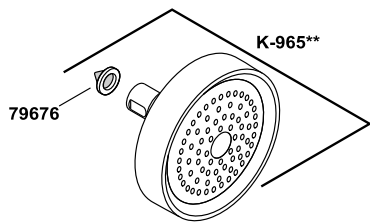

Forté®

2.5 gpm single-function showerhead with Katalyst(r) air-induction t
K-10282-AK-CP

1058640-8-J

© 2014 Kohler Co.