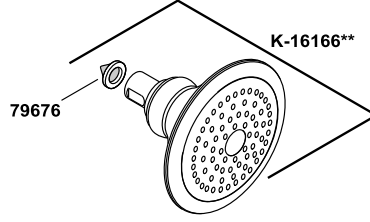

Forté®

2.5 gpm single-function showerhead with Katalyst(r) air-induction t
K-10282-AK-CP

1058640-8-J

© 2014 Kohler Co.