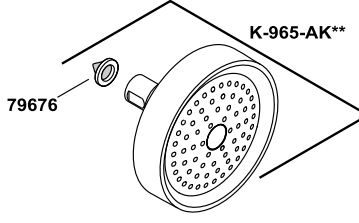

Forté®

2.5 gpm single-function showerhead with Katalyst(r) air-induction t
K-10282-AK-CP

1058640-8-J

© 2014 Kohler Co.