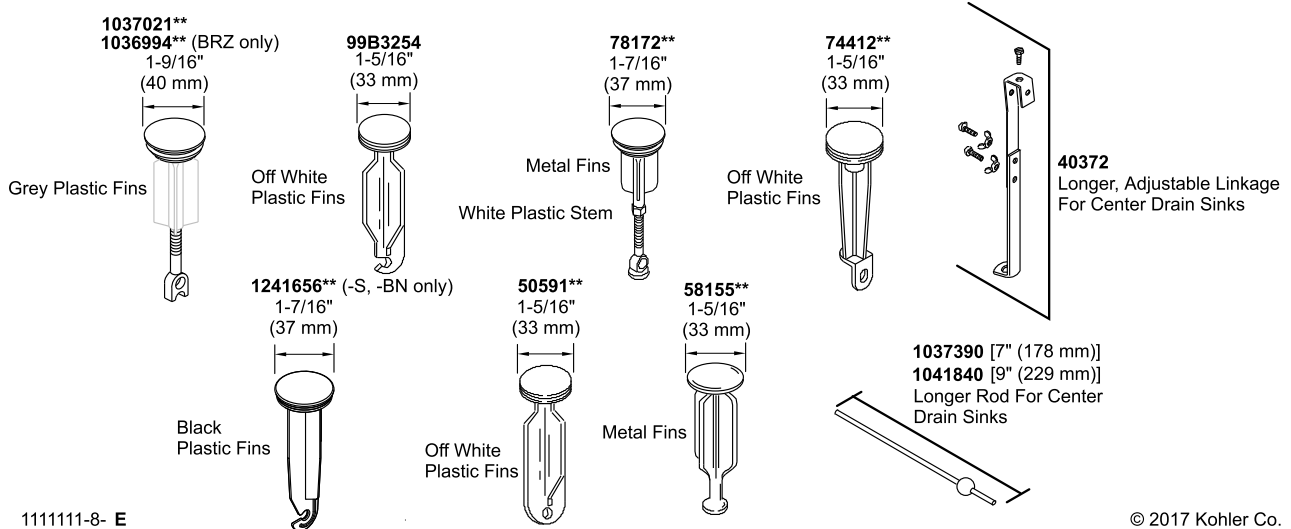

**Forté®**

**Centerset bathroom sink faucet with sculpted lever handles  
K-10270-4-CP**

**COMPLETE DRAIN OPTIONS**

**Other Stoppers & Optional Drain Components**

**NOTE:** Click on the drawing to view a colored photo for reference.

# Forté®

Centerset bathroom sink faucet with sculpted lever handles  
K-10270-4-CP