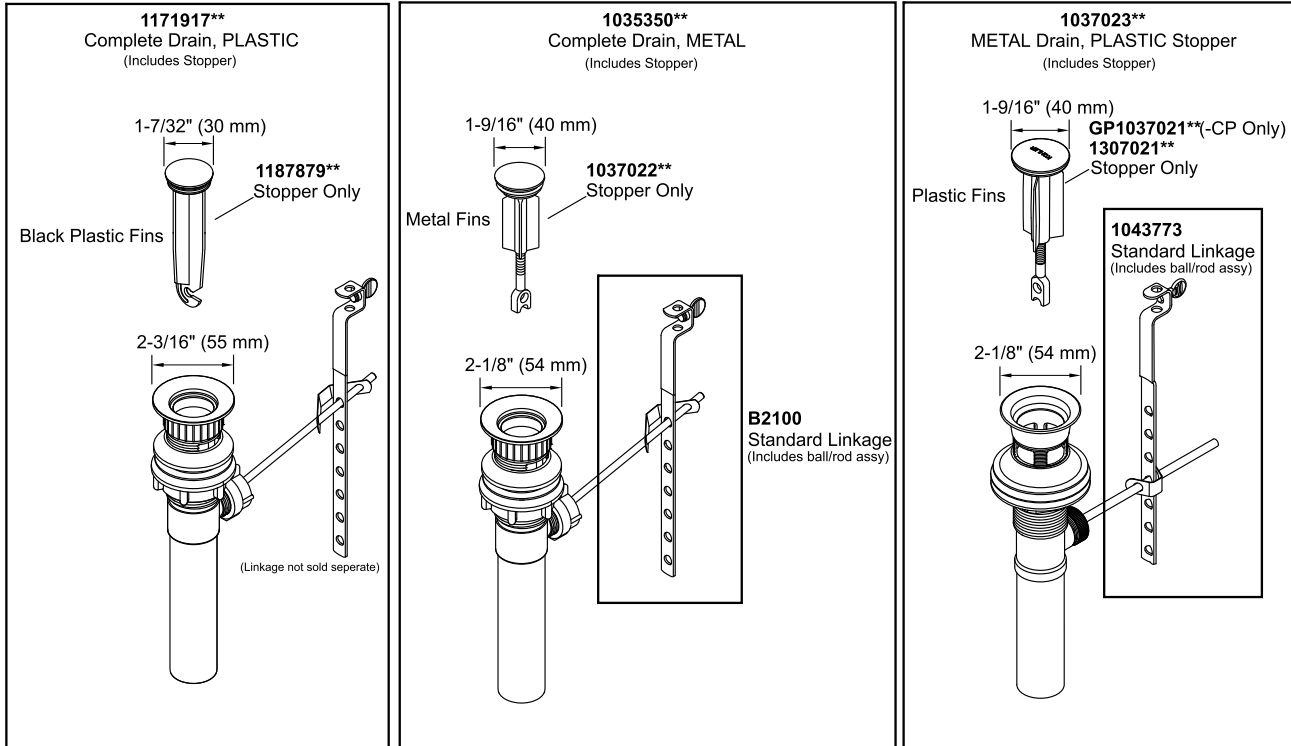

**Forté®**

**Centerset bathroom sink faucet with sculpted lever handles  
K-10270-4-CP**

**COMPLETE DRAIN OPTIONS**

**Other Stoppers & Optional Drain Components**

**NOTE:** Click on the drawing to view a colored photo for reference.

# Forté®

Centerset bathroom sink faucet with sculpted lever handles  
K-10270-4-CP