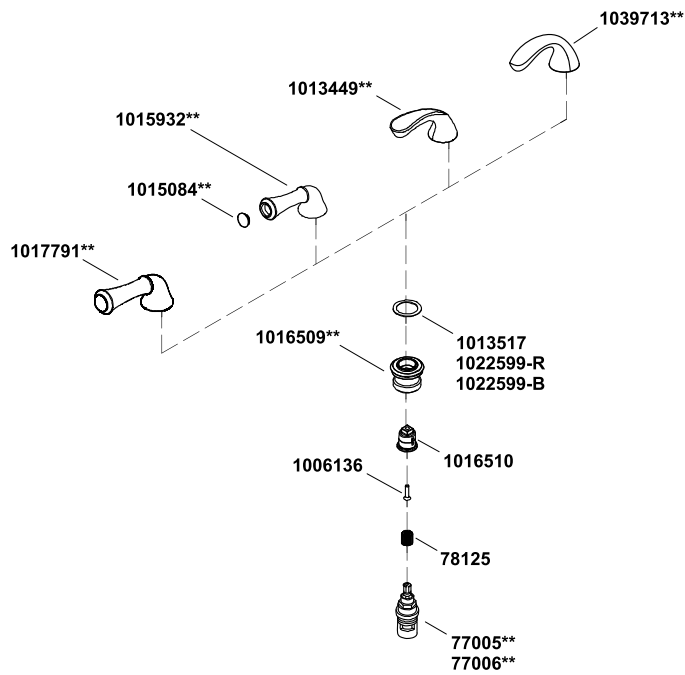

**Forté®**

**Centerset bathroom sink faucet with sculpted lever handles  
K-10270-4-CP**

**COMPLETE DRAIN OPTIONS**

**Other Stoppers & Optional Drain Components**

**NOTE:** Click on the drawing to view a colored photo for reference.

# Forté®

Centerset bathroom sink faucet with sculpted lever handles  
K-10270-4-CP