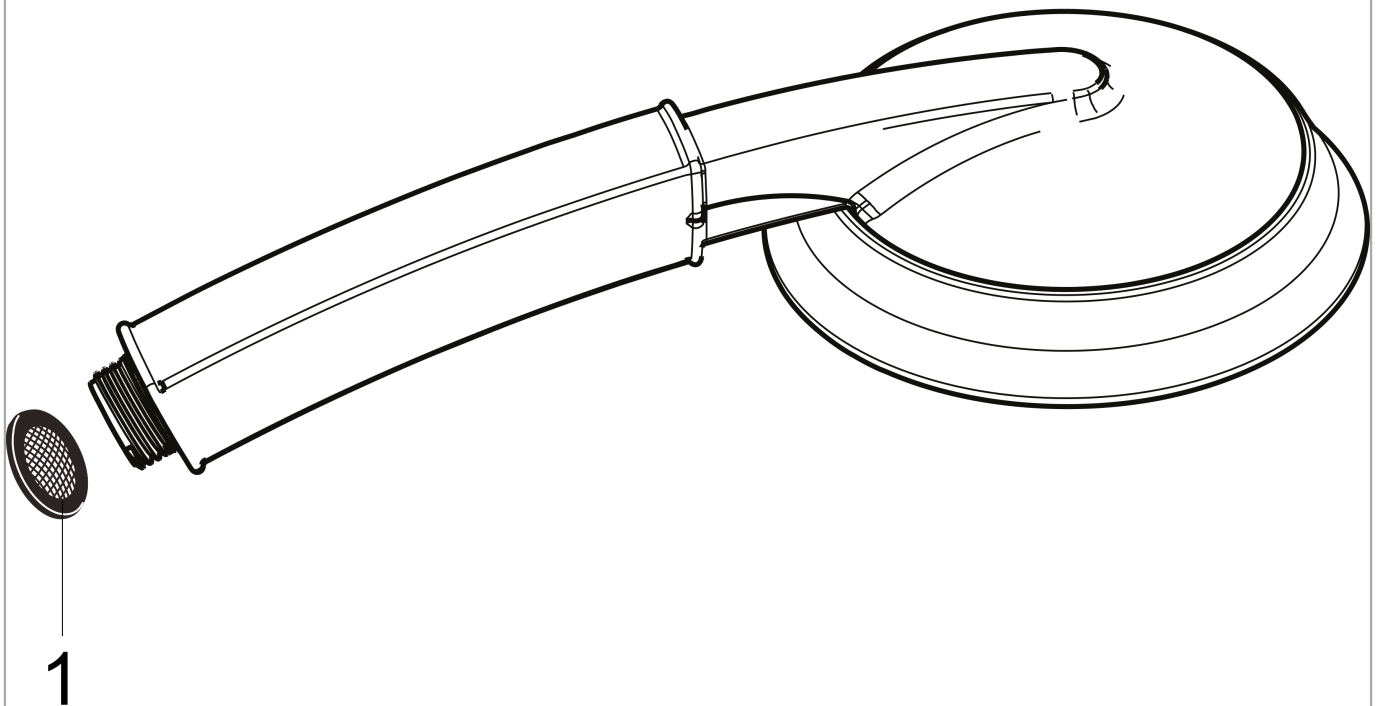

Raindance Classic
Handshower 100 3-Jet, 2.5 GPM
Finishes : **brushed nickel** Part no. : **28548821**

Exploded drawing

Year of production: >06/09

Raindance Classic
Handshower 100 3-Jet, 2.5 GPM
 Finishes : **brushed nickel** Part no. : **28548821**