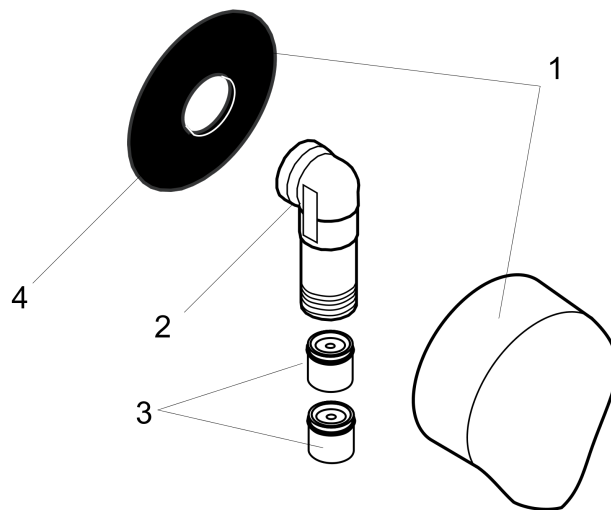

FixFit

Wall Outlet with Check Valves

Finishes : **brushed nickel** Part no. : **27458823**

Exploded drawing

Year of production: >03/07

FixFit

Wall Outlet with Check Valves

Finishes : **brushed nickel** Part no. : **27458823**

Spare parts list

Year of production: >03/07

Pos.	Description	Part no.	Price	PU
1	cover	97454820	-	1
2	connection angel	98531001	-	1
3	set of non return valves DW 15	94074000	-	1
4	support element	98557000	-	1