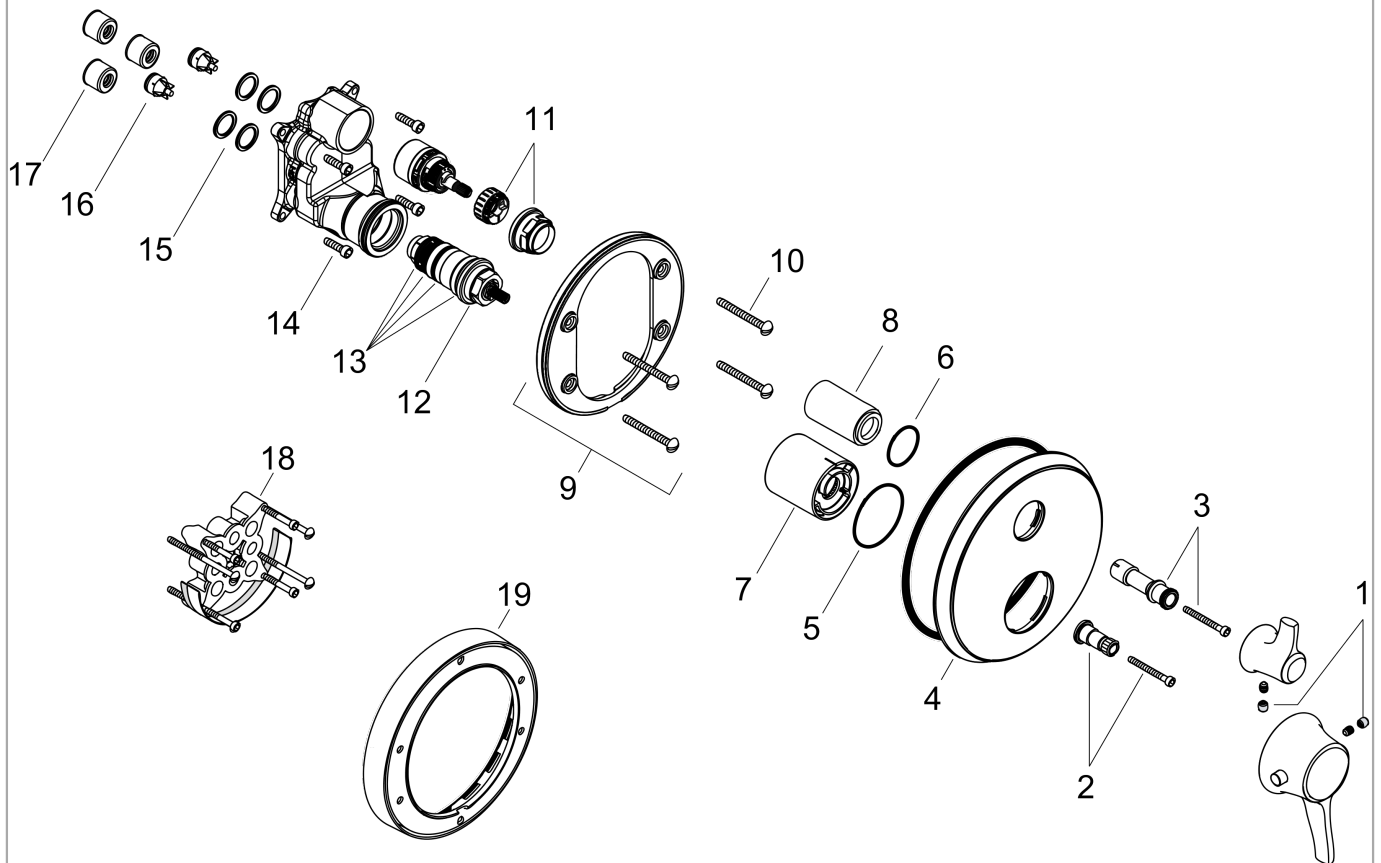

Ecostat Classic
Thermostatic Trim with Volume Control and Diverter, Round
 Finishes : **brushed nickel** Part no. : **15753821**

Exploded drawing

Year of production: >12/10

Ecostat Classic
Thermostatic Trim with Volume Control and Diverter, Round
 Finishes : **brushed nickel** Part no. : **15753821**

Spare parts list

Year of production: >12/10

| Pos. | Description | Part no. | Price | PU |
|------|--------------------------------|----------|-------|----|
| 1 | screw cover | 95181000 | - | 1 |
| 2 | adapter for handle | 96435000 | - | 1 |
| 3 | adapter for handle | 88772000 | - | 1 |
| 4 | escutcheon | 95556821 | - | 1 |
| 5 | O-Ring 48x3 | 95508000 | - | 1 |
| 6 | O-ring 29x3 | 98371000 | - | 1 |
| 7 | sleeve | 95550820 | - | 1 |
| 8 | sleeve | 95253820 | - | 1 |
| 9 | holder for escutcheon | 98793000 | - | 1 |
| 10 | set of fixing screws | 96454000 | - | 1 |
| 11 | shut off unit with selector | 98283000 | - | 1 |
| 12 | thermostat cartridge | 94282000 | - | 1 |
| 13 | sealing set | 95037000 | - | 1 |
| 14 | set of screws | 96525000 | - | 1 |
| 15 | O-ring 16x2 | 98133000 | - | 1 |
| 16 | set of non return valves DW 15 | 94074000 | - | 1 |
| 17 | noise reduction | 94073000 | - | 1 |
| 18 | extension 25 mm | 13595000 | - | 1 |
| 19 | extension 22 mm (Ø 170 mm) | 13596820 | - | 1 |
| a | non return valve with filter | 92499000 | - | 1 |