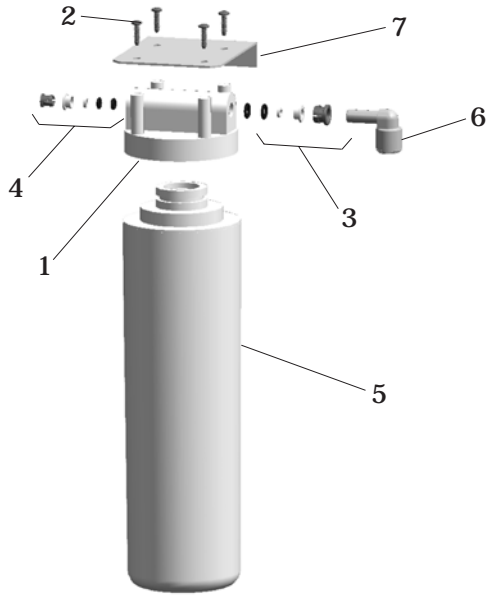

WATERSENTRY® PLUS FILTER PARTS LIST (See Fig. 7)			LISTA DE PIEZAS DEL FILTRO (Vea Fig. 7)	LISTE DES PIÈCES DU FILTRE (Voir Fig. 7)
ITEM NO.	PART NO.	DESCRIPTION	DESCRIPCIÓN	DESCRIPTION
1	51294C	Filter Head Assy.	Ensamblado de la Cabeza del Filtro	Ens. de tête de filtre
2	70792C	Screw #8-18 x .75 PH	Tornillo #8-18 x .75 PH	Vis #8-18 x .75 hp
3	70823C	Fitting - Superseal 3/8" (10 mm)	Accesorio - Supersello 3/8" (10mm)	Raccord - Superseal 3/8" (10mm)
4	70822C	Fitting - Superseal 1/4" (6 mm)	Accesorio - Supersello 1/4" (6 mm)	Raccord - Superseal 1/4" (6mm)
5	51300C	Filter Assy	Ensamblado del Filtro	Ens. filtre
6	70818C	Elbow - 3/8" (10mm)	Codo - 3/8" (10 mm)	Coude - 3/8" (10mm)
7	28641C	Bracket	Fijador	Support

**WATER FILTER EXPLODED VIEW**

**Fig. 7**

**DRAIN MAT EXPLODED VIEW**

**Fig. 8**

**DRAIN MAT ASSEMBLY AND CARE**

- 1) Place Drain Cover on mat and install the four screws as shown in Fig. 8.
- 2) It is recommended that the cover be removed and the drain cover be cleaned weekly. To dis-assemble or re-assemble the drain cover the mat can be picked up from the front to access the screws beneath.

**Fig. 9**

REPLACEMENT PART KITS	
PART NO.	DESCRIPTION
98543C	Kit - Electrical Package
98544C	Kit - IR Sensor
98545C	Kit - Solenoid Valve Replacement
98546C	Kit - Aerator Replacement
98666C	Kit - Top Cover Replacement
98667C	Kit - Drain Mat & Cover Replacement
98549C	Kit - Hardware & Waterway Parts
98668C	Kit - Filter Mounting Cover
98552C	Kit - Retro Filter Mounting