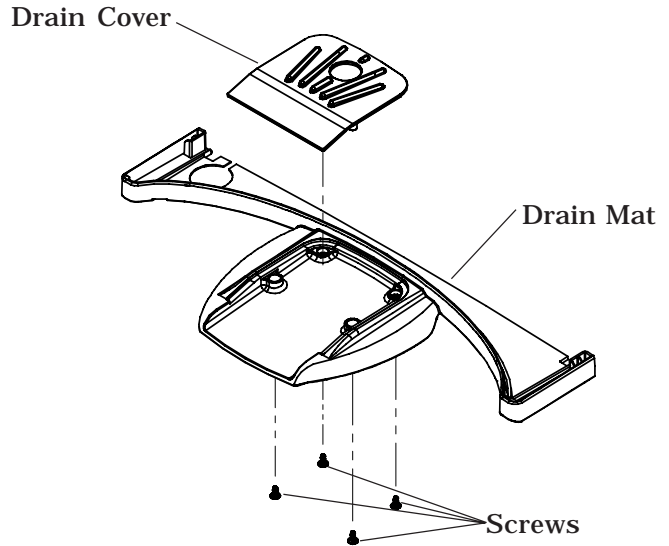

WATERSENTRY® PLUS FILTER PARTS LIST (See Fig. 7)			LISTA DE PIEZAS DEL FILTRO (Vea Fig. 7)	LISTE DES PIÈCES DU FILTRE (Voir Fig. 7)
ITEM NO.	PART NO.	DESCRIPTION	DESCRIPCIÓN	DESCRIPTION
1	51294C	Filter Head Assy.	Ensamblado de la Cabeza del Filtro	Ens. de tête de filtre
2	70792C	Screw #8-18 x .75 PH	Tornillo #8-18 x .75 PH	Vis #8-18 x .75 hp
3	70823C	Fitting - Superseal 3/8" (10 mm)	Accesorio - Supersello 3/8" (10mm)	Raccord - Superseal 3/8" (10mm)
4	70822C	Fitting - Superseal 1/4" (6 mm)	Accesorio - Supersello 1/4" (6 mm)	Raccord - Superseal 1/4" (6mm)
5	51300C	Filter Assy	Ensamblado del Filtro	Ens. filtre
6	70818C	Elbow - 3/8" (10mm)	Codo - 3/8" (10 mm)	Coude - 3/8" (10mm)
7	28641C	Bracket	Fijador	Support

**WATER FILTER EXPLODED VIEW**

**Fig. 7**

**DRAIN MAT EXPLODED VIEW**

**Fig. 8**

**DRAIN MAT ASSEMBLY AND CARE**

- 1) Place Drain Cover on mat and install the four screws as shown in Fig. 8.
- 2) It is recommended that the cover be removed and the drain cover be cleaned weekly. To dis-assemble or re-assemble the drain cover the mat can be picked up from the front to access the screws beneath.