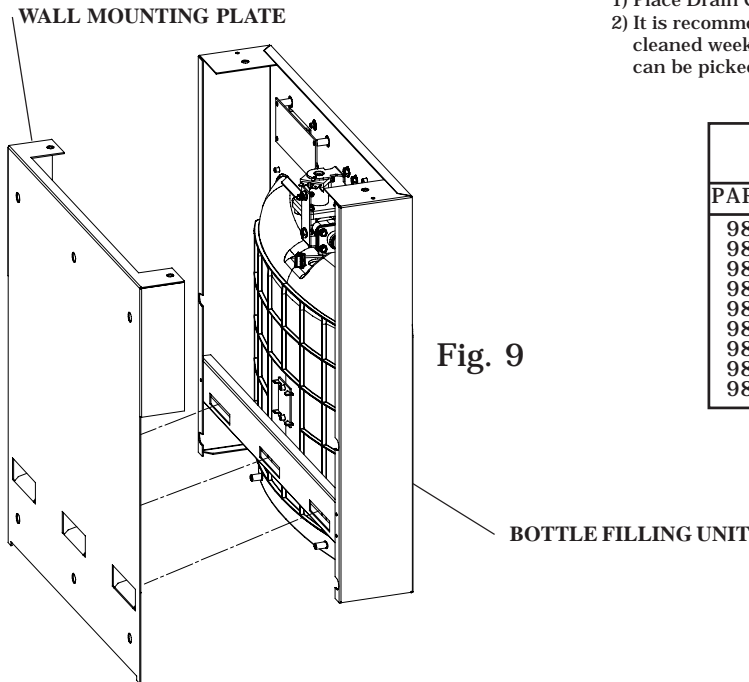

WATERSENTRY® PLUS FILTER PARTS LIST (See Fig. 7)			LISTA DE PIEZAS DEL FILTRO (Vea Fig. 7)	LISTE DES PIÈCES DU FILTRE (Voir Fig. 7)
ITEM NO.	PART NO.	DESCRIPTION	DESCRIPCIÓN	DESCRIPTION
1	51294C	Filter Head Assy.	Ensamblado de la Cabeza del Filtro	Ens. de tête de filtre
2	70792C	Screw #8-18 x .75 PH	Tornillo #8-18 x .75 PH	Vis #8-18 x .75 hp
3	70823C	Fitting - Superseal 3/8" (10 mm)	Accesorio - Supersello 3/8" (10mm)	Raccord - Superseal 3/8" (10mm)
4	70822C	Fitting - Superseal 1/4" (6 mm)	Accesorio - Supersello 1/4" (6 mm)	Raccord - Superseal 1/4" (6mm)
5	51300C	Filter Assy	Ensamblado del Filtro	Ens. filtre
6	70818C	Elbow - 3/8" (10mm)	Codo - 3/8" (10 mm)	Coude - 3/8" (10mm)
7	28641C	Bracket	Fijador	Support

**WATER FILTER EXPLODED VIEW**

**Fig. 7**

**DRAIN MAT EXPLODED VIEW**

**Fig. 8**

**DRAIN MAT ASSEMBLY AND CARE**

- 1) Place Drain Cover on mat and install the four screws as shown in Fig. 8.
- 2) It is recommended that the cover be removed and the drain cover be cleaned weekly. To dis-assemble or re-assemble the drain cover the mat can be picked up from the front to access the screws beneath.

**Fig. 9**

REPLACEMENT PART KITS	
PART NO.	DESCRIPTION
98543C	Kit - Electrical Package
98544C	Kit - IR Sensor
98545C	Kit - Solenoid Valve Replacement
98546C	Kit - Aerator Replacement
98666C	Kit - Top Cover Replacement
98667C	Kit - Drain Mat & Cover Replacement
98549C	Kit - Hardware & Waterway Parts
98668C	Kit - Filter Mounting Cover
98552C	Kit - Retro Filter Mounting