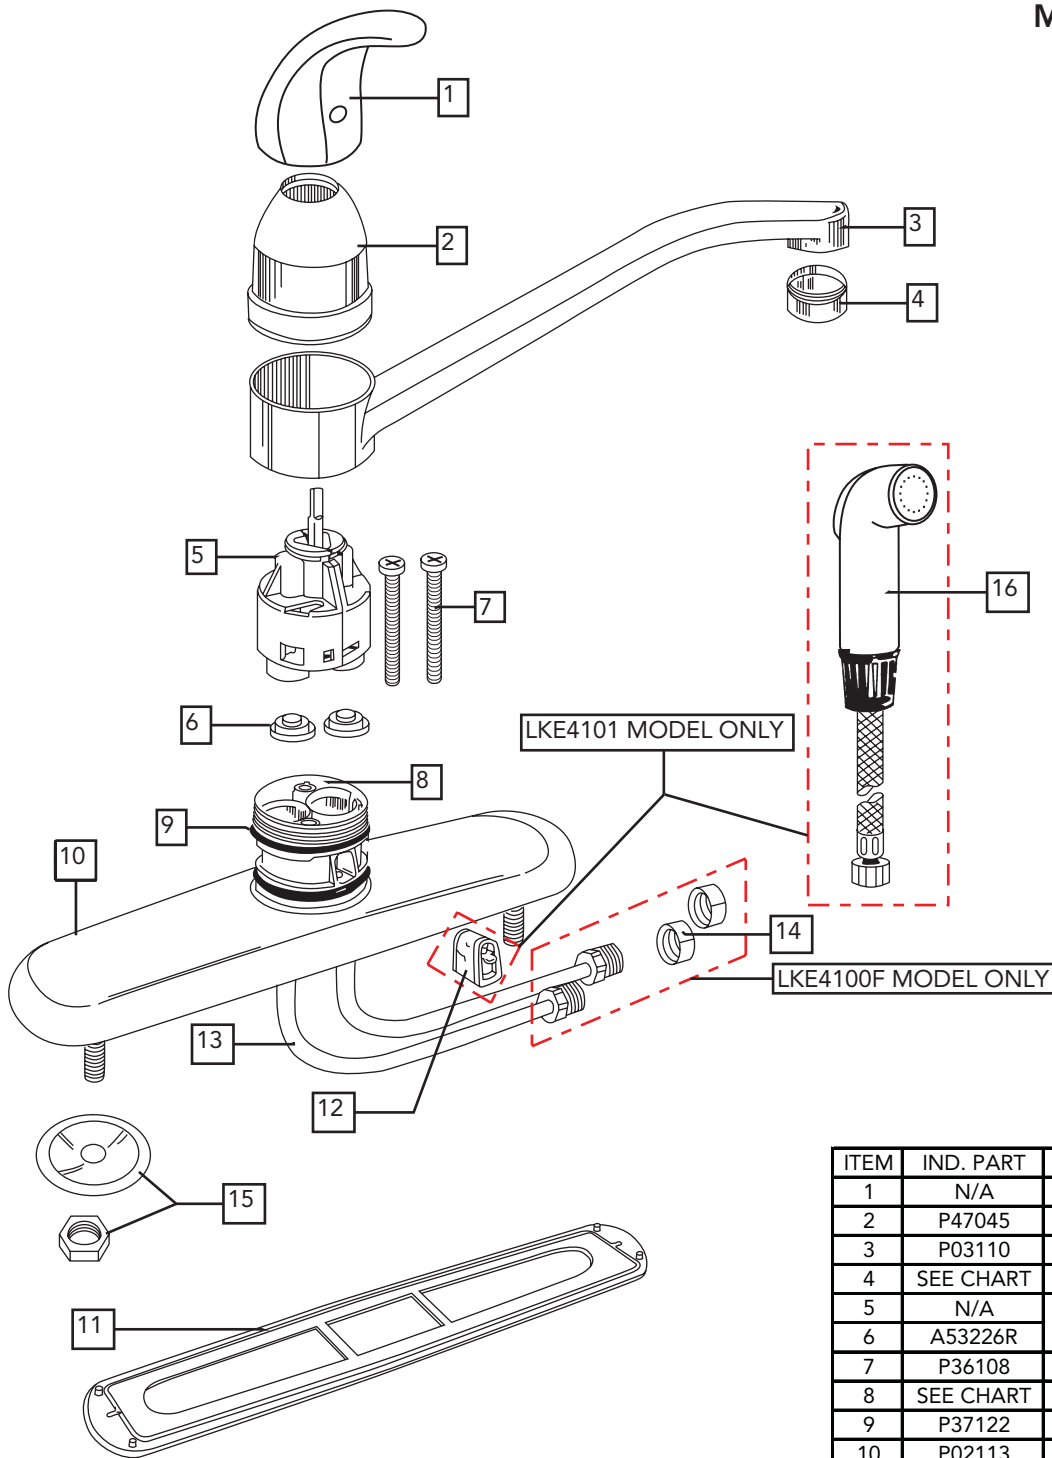

Single-Lever Kitchen Faucet Models LKE4100, LKE4100F, LKE4101, and LKLF4100

FAUCET	HOUSING	BASE	AERATOR
LKE4100	P47051	P47017	P05101
LKE4100F	P47051	P47017	P05101
LKE4101	P47071	P47011	P05101
LKLF4100	P47051	P47017	P05129

ITEM	IND. PART	KIT PART	DESCRIPTION
1	N/A	A53080R	HANDLE ASSEMBLY
2	P47045	N/A	DOMES
3	P03110	N/A	SPOUT ASSEMBLY
4	SEE CHART	N/A	AERATOR
5	N/A	A52399R	CARTRIDGE
6	A53226R		
7	P36108	N/A	SCREW
8	SEE CHART	N/A	HOUSING
9	P37122	N/A	O-RING
10	P02113	A52401R	ESCUTCHEON ASSEMBLY
11	P35124		
12	P48020	N/A	DIVERTER
13	SEE CHART	N/A	BASE
14	P43156	N/A	COUPLING NUT
15	N/A	A52729R	MOUNTING HARDWARE
16	N/A	A55450R	SIDE SPRAY ASSEMBLY