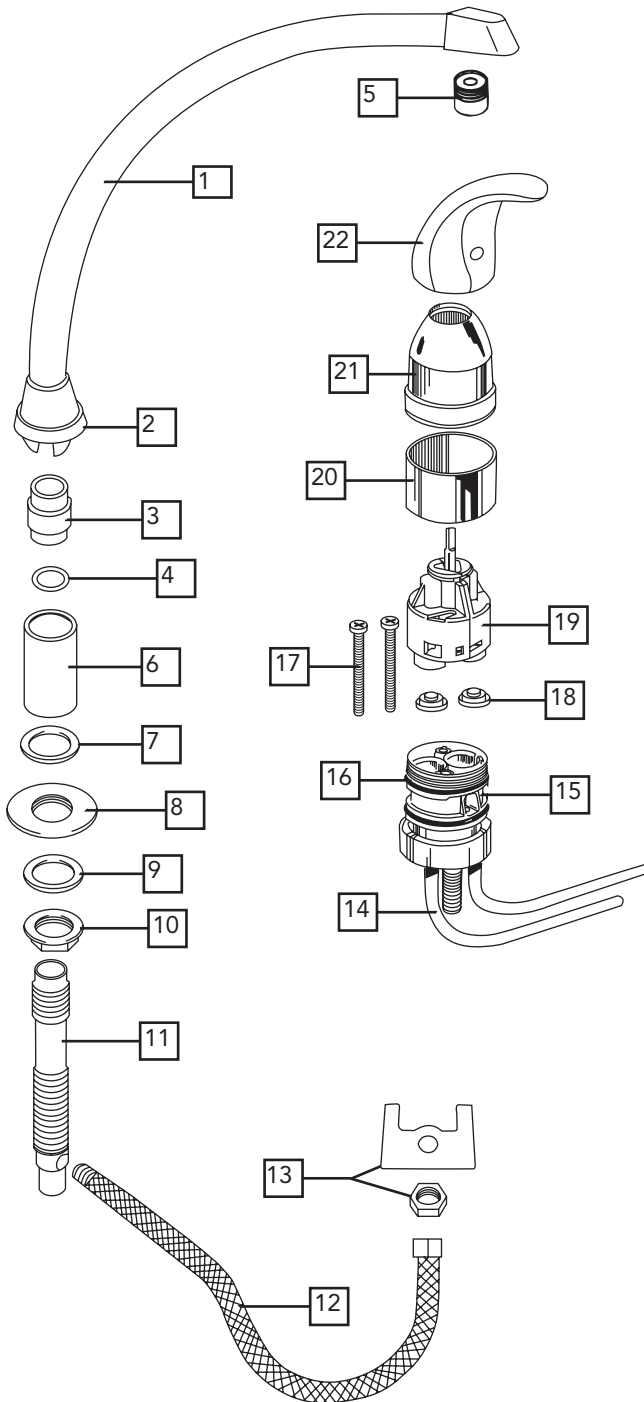

**Hi-Arc® Single-Lever Kitchen Faucet
Model LKE413945RS**

ITEM	IND. PART	KIT PART	DESCRIPTION
1	N/A	A53115R	SPOUT ASSEMBLY
2	N/A		
3	N/A		
4	N/A		
5	P05101		
6	P02116	A52814R	ESCUTCHEON SLEEVE ASSEMBLY
7	P35168		
8	P02114	N/A	FLANGE
9	P35174	N/A	WASHER
10	P02119	N/A	LOCKNUT
11	P47090	N/A	WATERWAY
12	P48018	N/A	HOSE
13	P35102	N/A	MOUNTING HARDWARE
14	P47011	N/A	BASE
15	P47070	N/A	HOUSING
16	P37122	N/A	O-RING
17	P36108	N/A	CARTRIDGE SCREW
18	A53226R	A52399R	CARTRIDGE
19	N/A		
20	P47063	N/A	HUB
21	P47045	N/A	DOME
22	N/A	A53080R	HANDLE ASSEMBLY