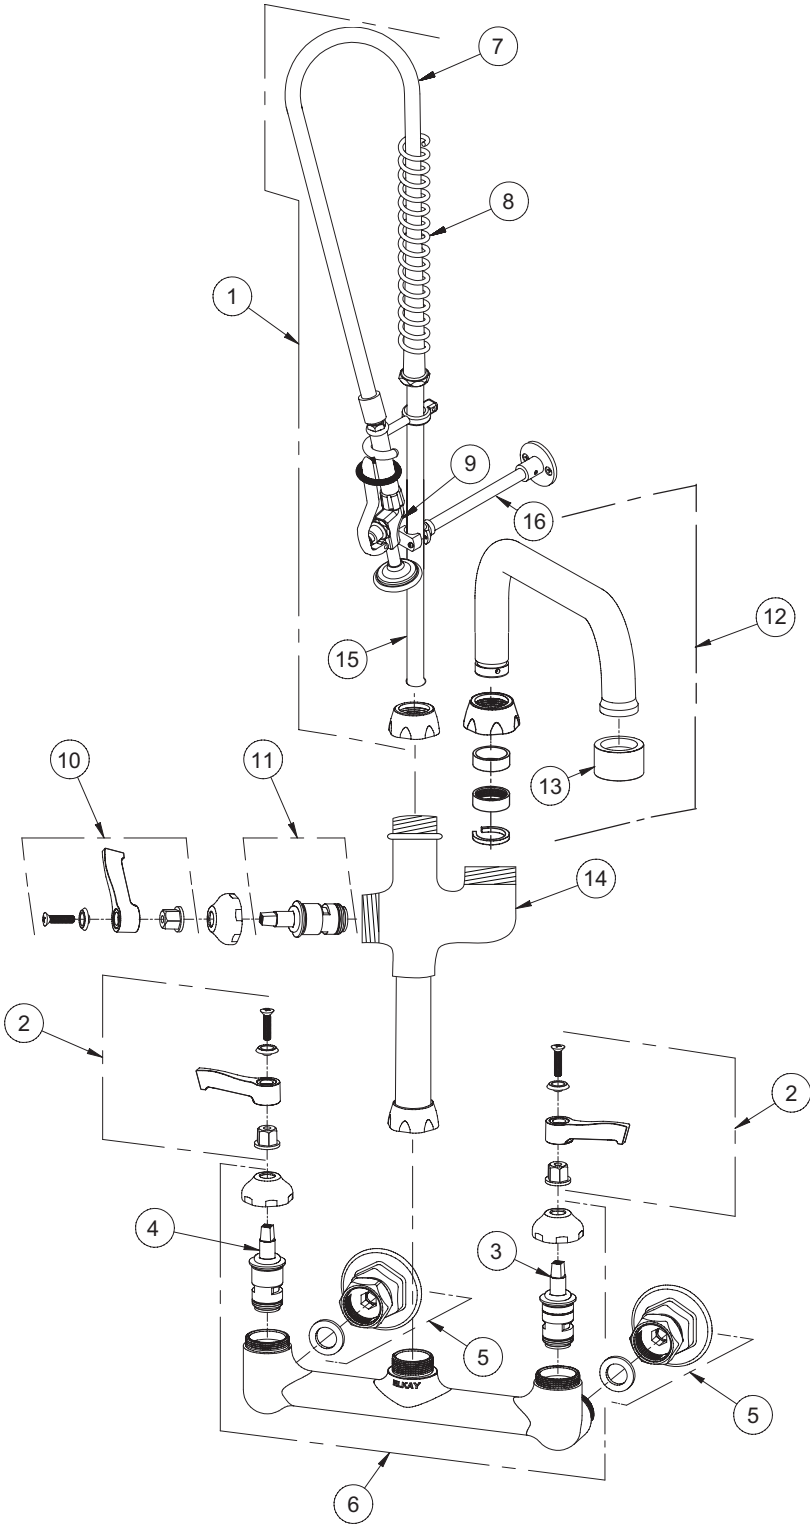

REPLACEMENT PARTS

Wall Mount Pre-Rinse Commercial Faucet Models LK943AF08C, LK943AF10C

ITEM	IND. PART	DESCRIPTION
1	45938C	Pre-Rinse Assembly
2	45918C	Handle, 2"
3	45923C	Right Cold Cartridge
4	45924C	Left Hot Cartridge
5	A55414	1/2" Offset Shutoff
6	45912C	Body
7	45943C	44" Hose
8	45944C	Spring
9	45942C	Spray Valve
10	A55385	Handle, 2"
11	P2121NL	Cartridge
12	A55393	Spout, 8"
12	A55395	Spout, 10"
13	LK734	2.2 GPM VR Aerator
14	45934C	Add On Faucet Body
15	45945C	Tall Riser
16	45946C	Support Rod