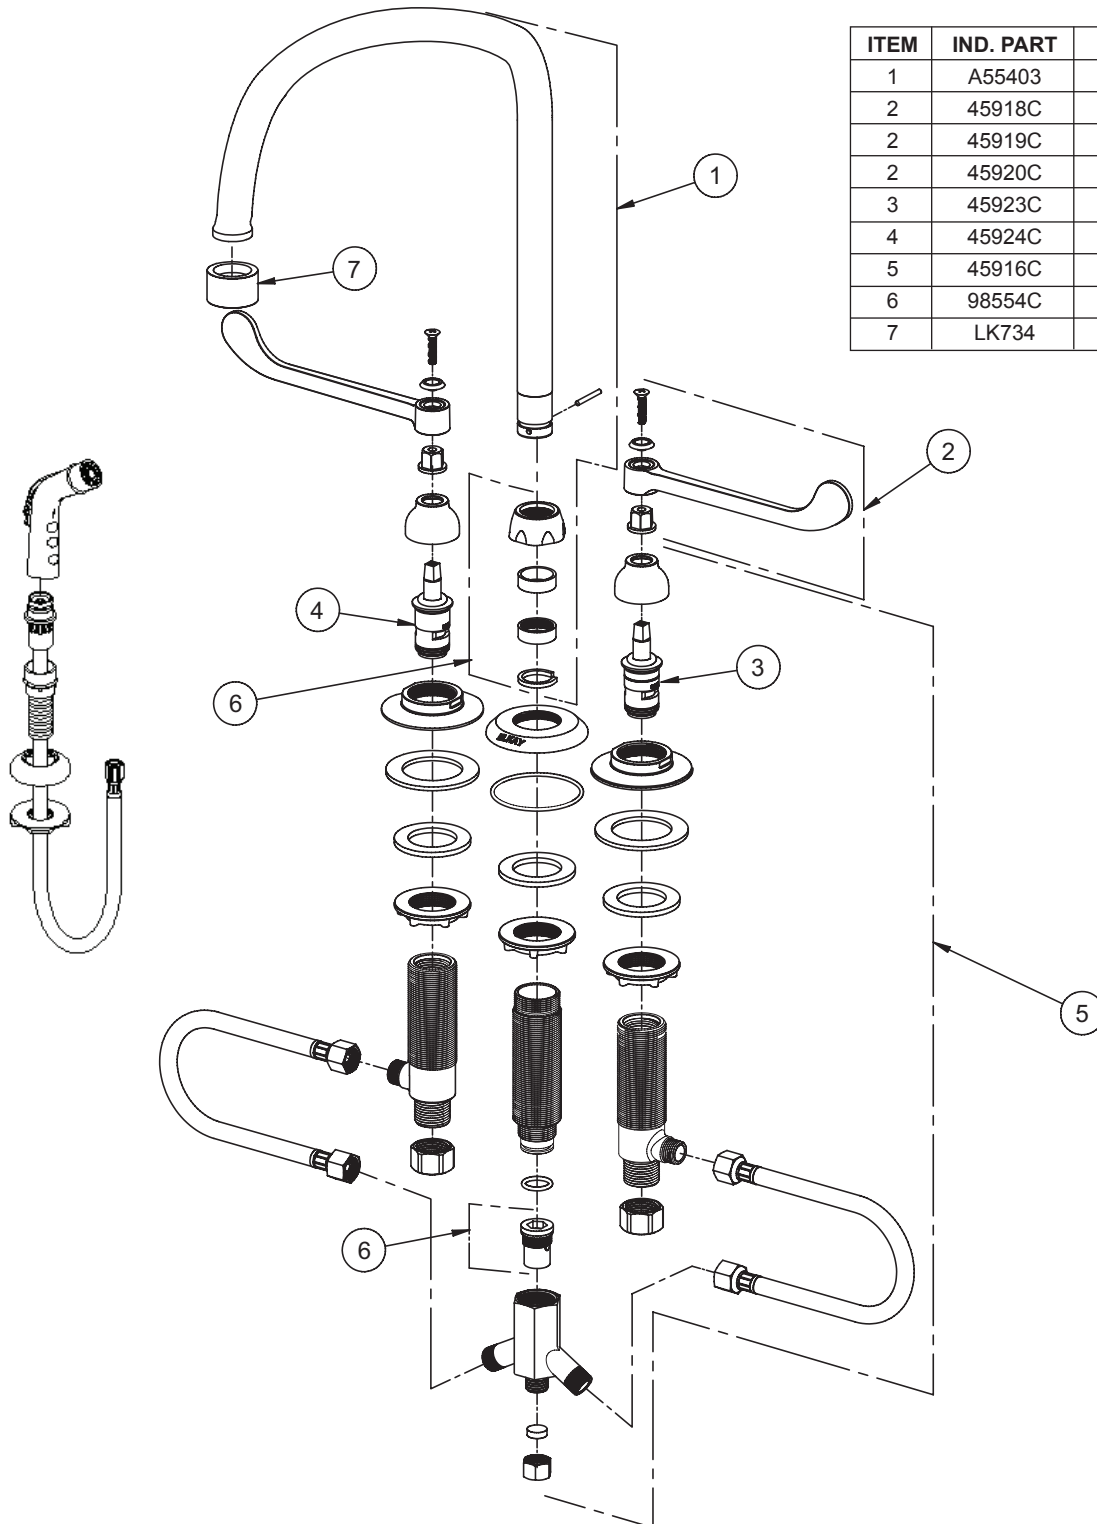

Concealed Deck Mount 8" Center Commercial Faucet with Side Spray Models LK801GN08L2

| ITEM | IND. PART | DESCRIPTION |
|------|-----------|----------------------|
| 1 | A55403 | Spout |
| 2 | 45918C | Handle, 2" |
| 2 | 45919C | Handle, 4" |
| 2 | 45920C | Handle, 6" |
| 3 | 45923C | Right Cold Cartridge |
| 4 | 45924C | Left Hot Cartridge |
| 5 | 45916C | Body |
| 6 | 98554C | Backflow Kit |
| 7 | LK734 | 2.2 GPM VR Aerator |