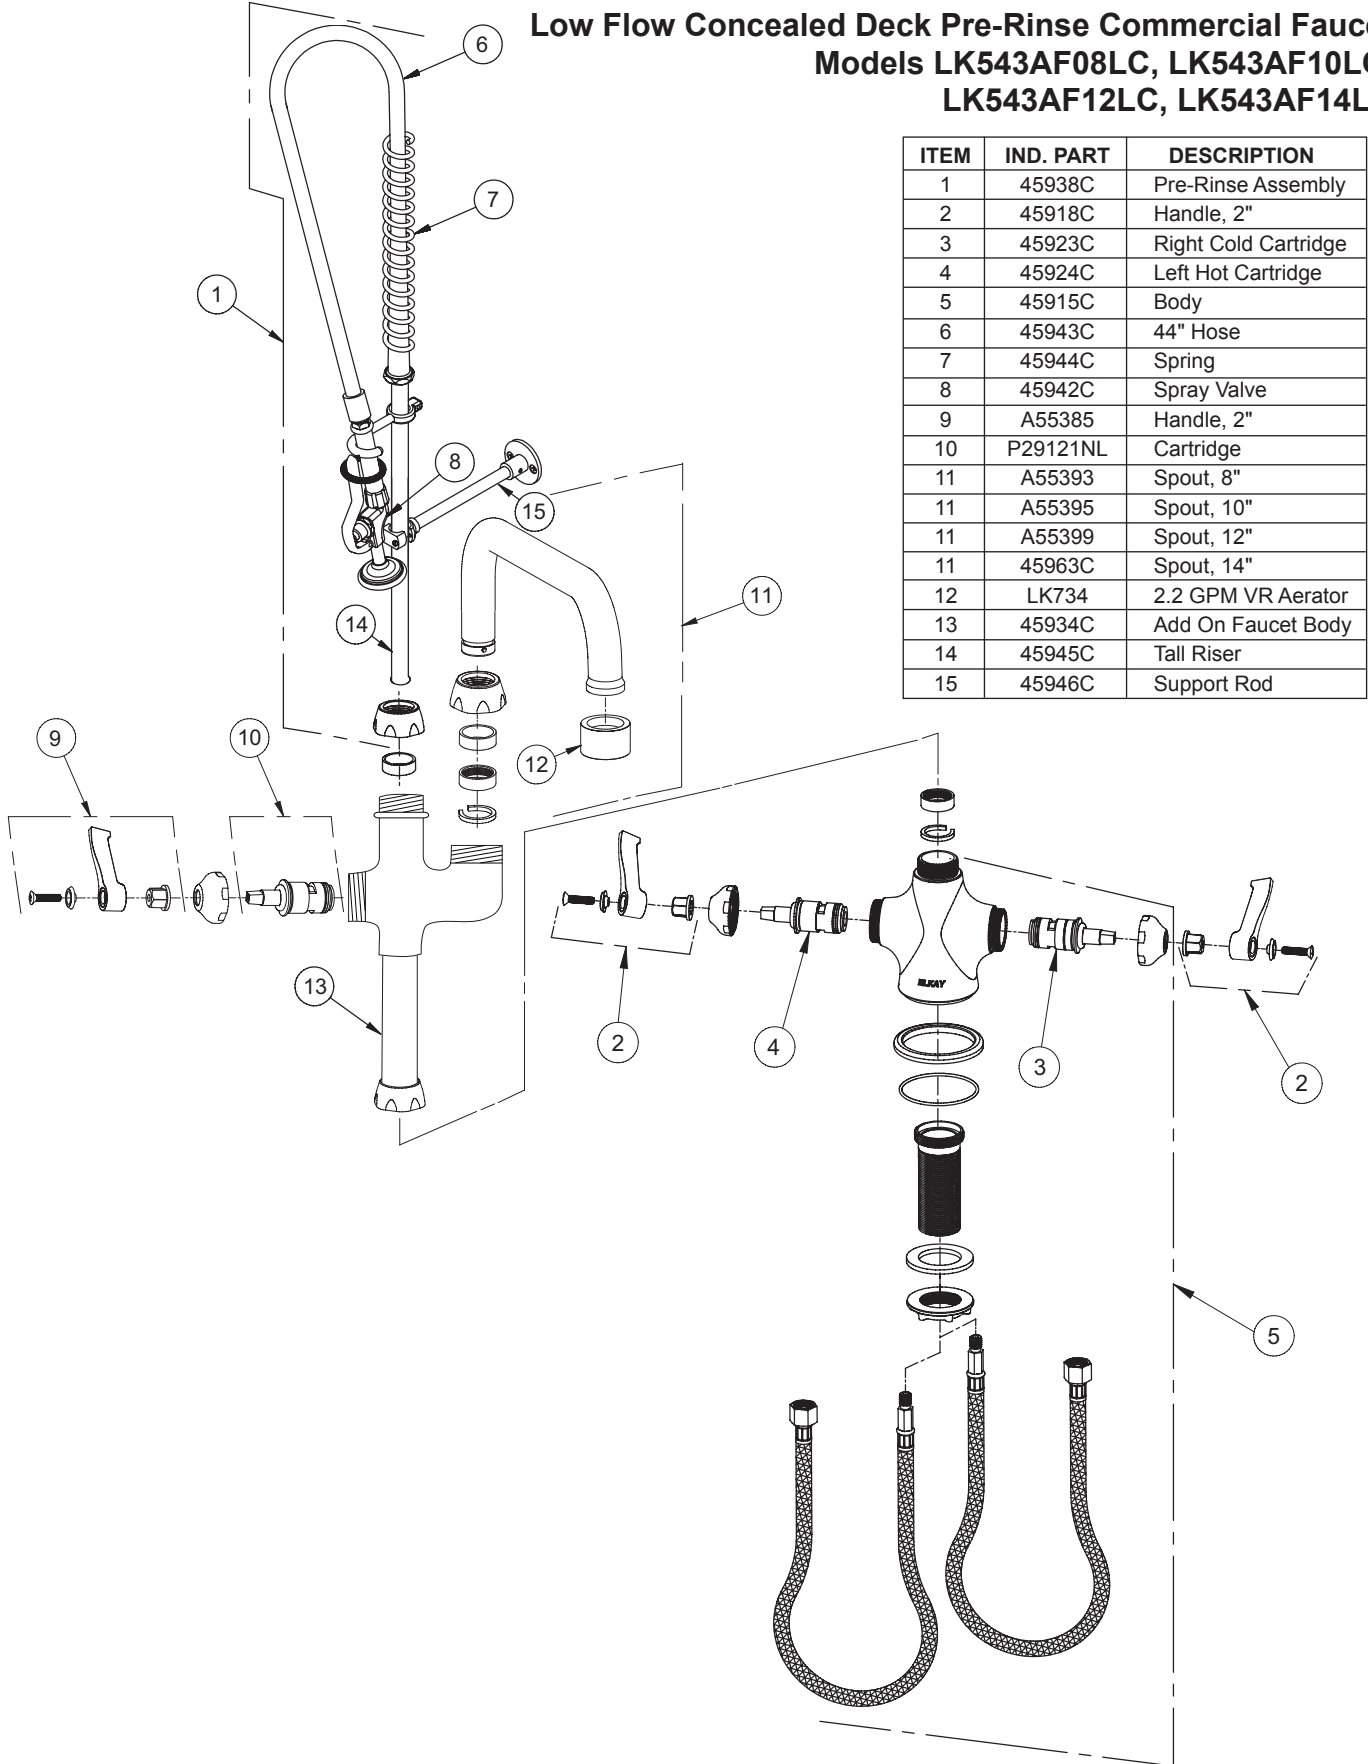

# REPLACEMENT PARTS

## Low Flow Concealed Deck Pre-Rinse Commercial Faucet Models LK543AF08LC, LK543AF10LC, LK543AF12LC, LK543AF14LC

ITEM	IND. PART	DESCRIPTION
1	45938C	Pre-Rinse Assembly
2	45918C	Handle, 2"
3	45923C	Right Cold Cartridge
4	45924C	Left Hot Cartridge
5	45915C	Body
6	45943C	44" Hose
7	45944C	Spring
8	45942C	Spray Valve
9	A55385	Handle, 2"
10	P29121NL	Cartridge
11	A55393	Spout, 8"
11	A55395	Spout, 10"
11	A55399	Spout, 12"
11	45963C	Spout, 14"
12	LK734	2.2 GPM VR Aerator
13	45934C	Add On Faucet Body
14	45945C	Tall Riser
15	45946C	Support Rod