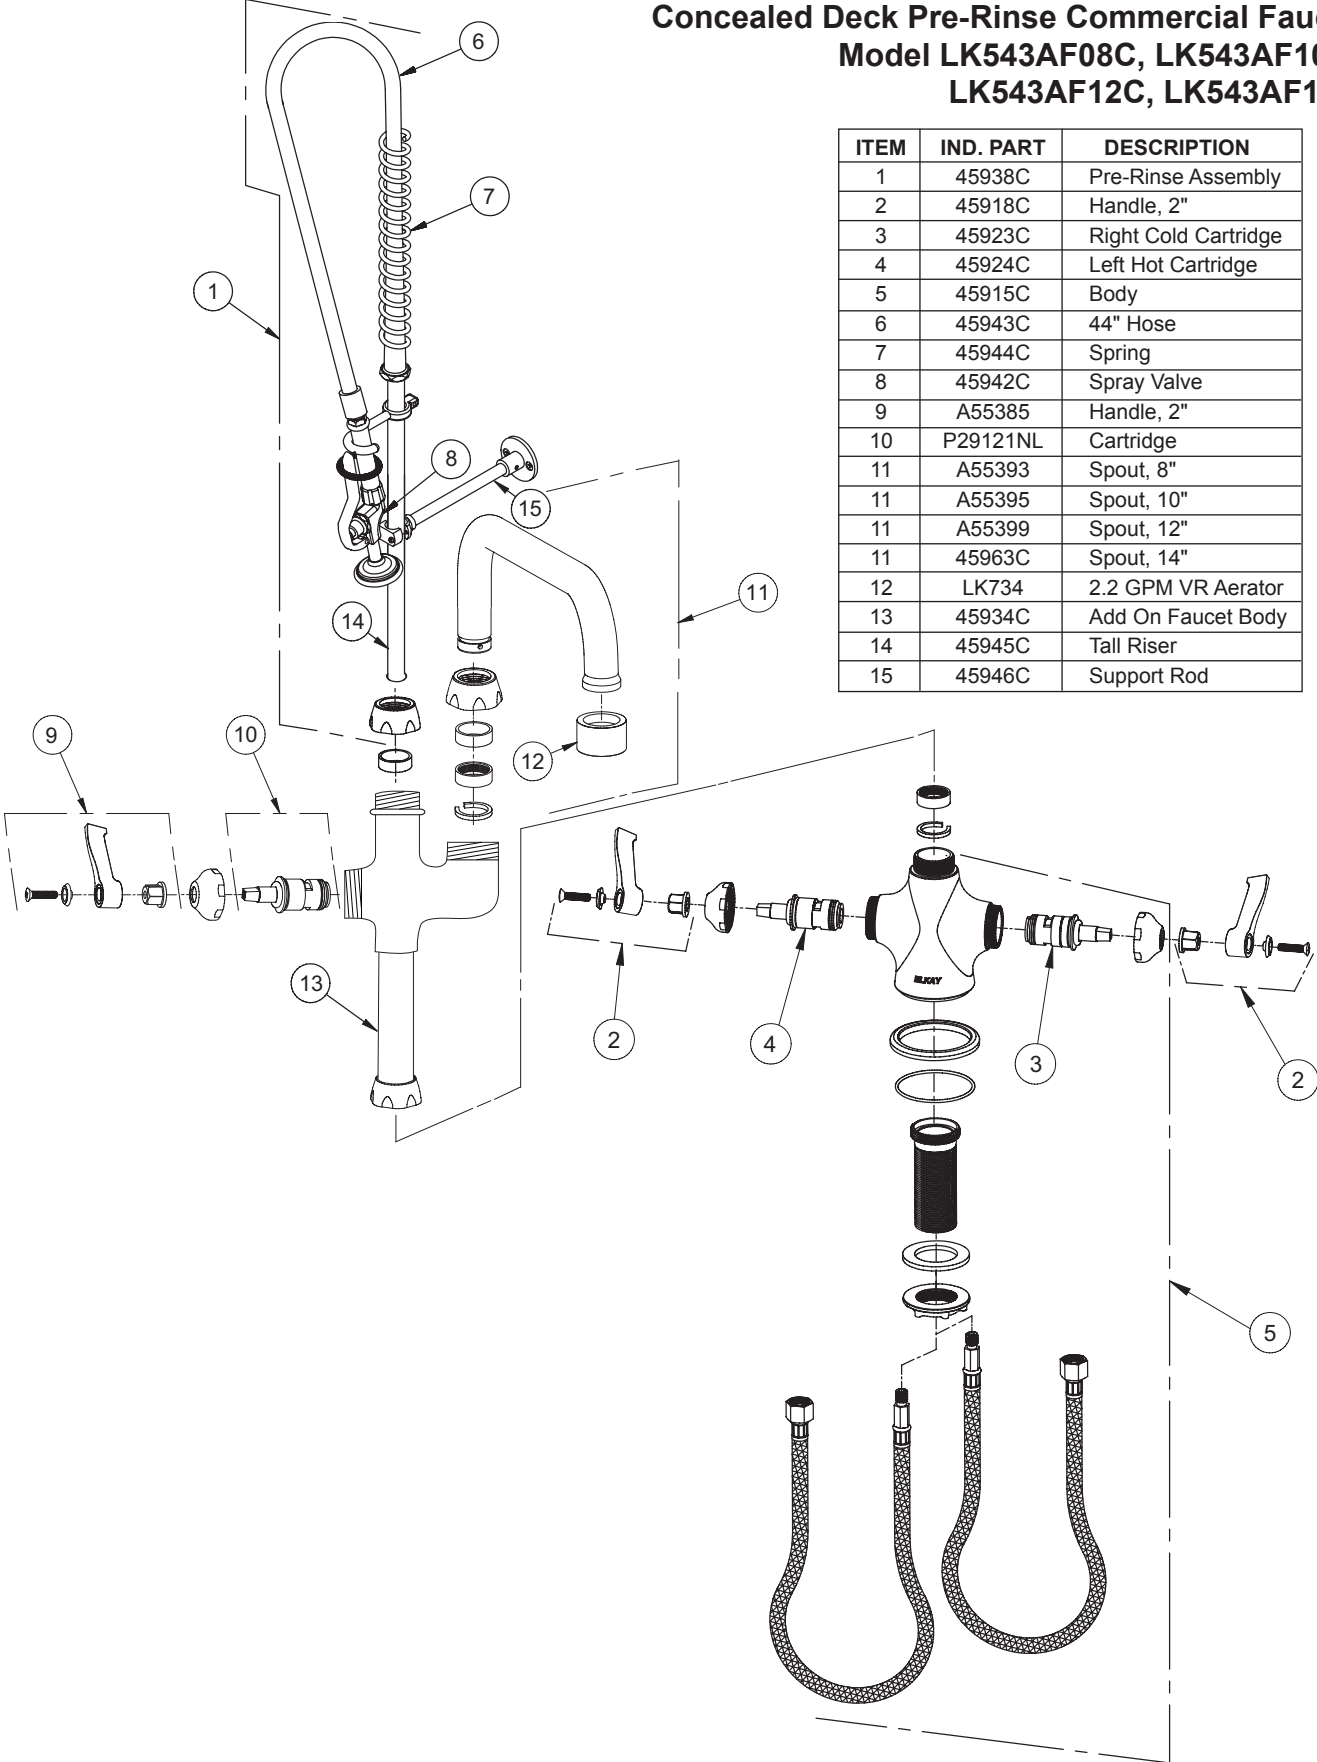

REPLACEMENT PARTS

Concealed Deck Pre-Rinse Commercial Faucet Model LK543AF08C, LK543AF10C, LK543AF12C, LK543AF14C

ITEM	IND. PART	DESCRIPTION
1	45938C	Pre-Rinse Assembly
2	45918C	Handle, 2"
3	45923C	Right Cold Cartridge
4	45924C	Left Hot Cartridge
5	45915C	Body
6	45943C	44" Hose
7	45944C	Spring
8	45942C	Spray Valve
9	A55385	Handle, 2"
10	P29121NL	Cartridge
11	A55393	Spout, 8"
11	A55395	Spout, 10"
11	A55399	Spout, 12"
11	45963C	Spout, 14"
12	LK734	2.2 GPM VR Aerator
13	45934C	Add On Faucet Body
14	45945C	Tall Riser
15	45946C	Support Rod