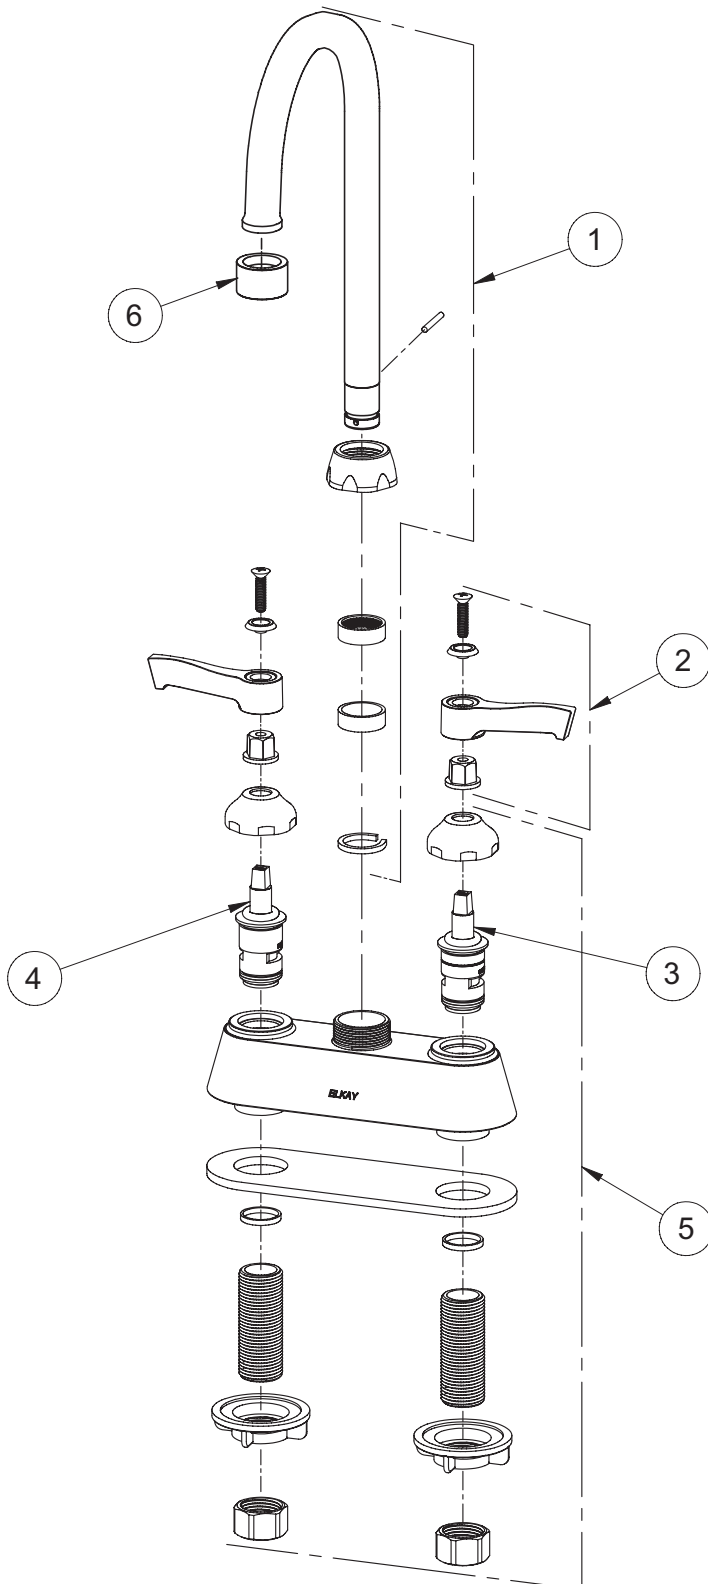

**Deck Mount 4" Center Commercial Faucet
Models LK406GN05L2, LK406GN05T4, LK406GN05T6**

ITEM	IND. PART	DESCRIPTION
1	A55401	Spout
2	45918C	Handle, 2"
2	45919C	Handle, 4"
2	45920C	Handle, 6"
3	45923C	Right Cold Cartridge
4	45924C	Left Hot Cartridge
5	45917C	Body
6	LK734	2.2 GPM VR Aerator