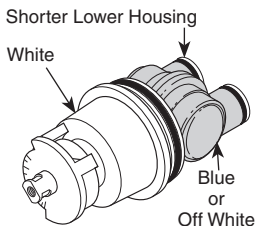

Units shipped in March 2006 and after.

MultiChoice® 13/14

Order RP46074 to Replace Cartridge.

Units shipped before March 2006.

Old Monitor® 1300/1400

Order RP19804 to Replace Cartridge.

Replacement cartridges shipped in July 2006 and after.