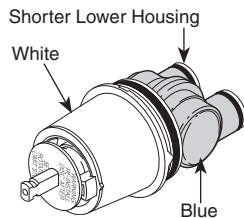

New Monitor® 1300/1400

Order RP19804 to Replace Cartridge.

17

Grey Upper Cap