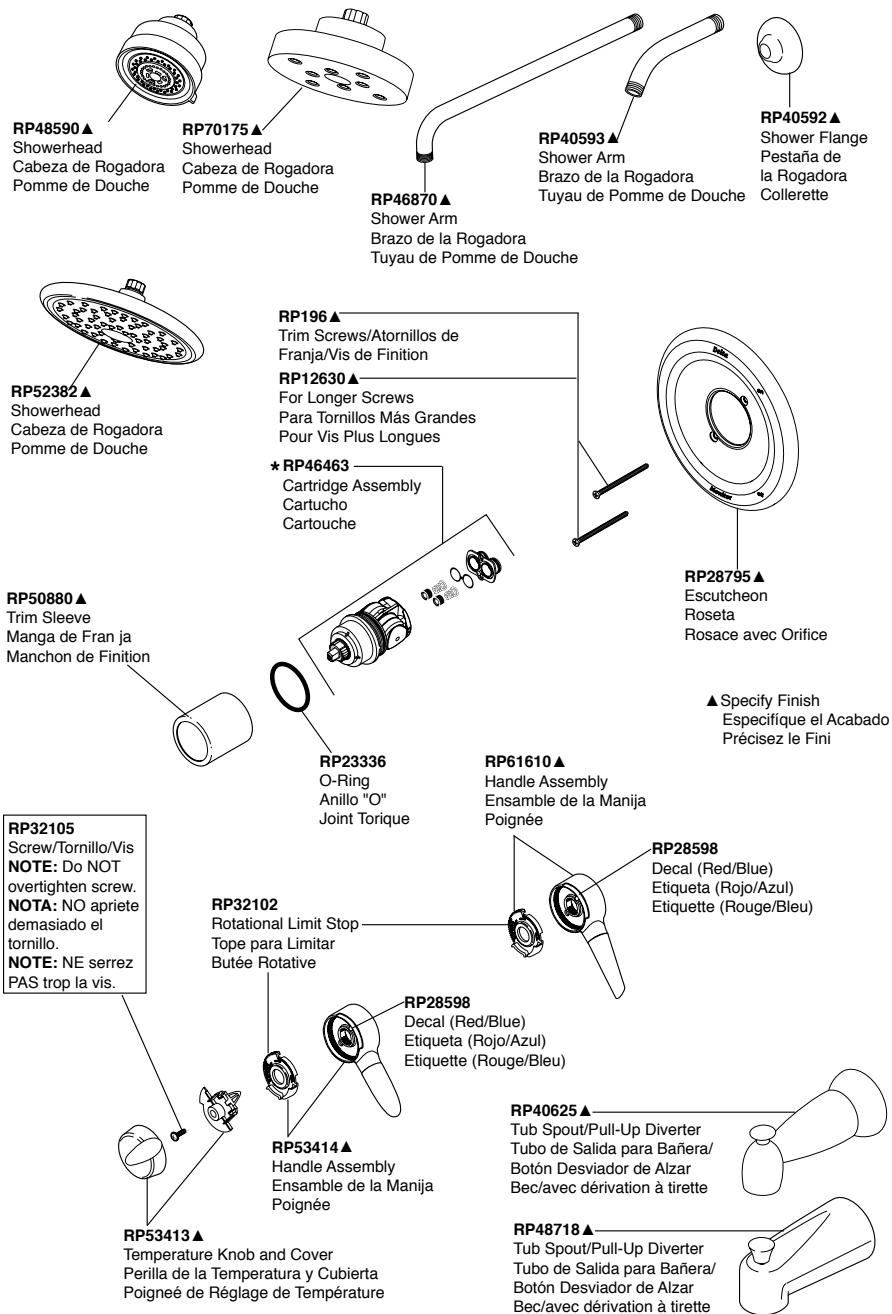

T17082, T17085, T17282, T17285, T17285-H2O, T17482, T17485 & T17485-H2O Models / Modelos / Modèles