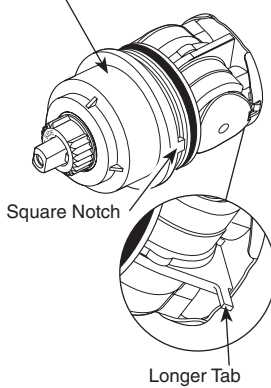

Cartridge Summary Reference Sheet

Units shipped in March 2006 and after.

MultiChoice® 13/14

Order RP46074 to Replace Cartridge.

Units shipped before March 2006.

Old Monitor® 1300/1400

Order RP19804 to Replace Cartridge.

Replacement cartridges shipped in July 2006 and after.

New Monitor® 1300/1400

Order RP19804 to Replace Cartridge.

17

Grey Upper Cap

Order RP46463 to Replace Cartridge.

1700

White Upper Cap

Order RP32104 to Replace Cartridge.

NA

17T

Brass

Order RP47201 to Replace Cartridge.

NA
Will Not Fit

NA