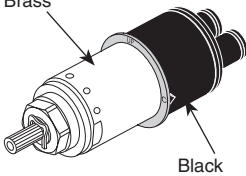

Order RP32104 to Replace Cartridge.

NA

17T

Brass