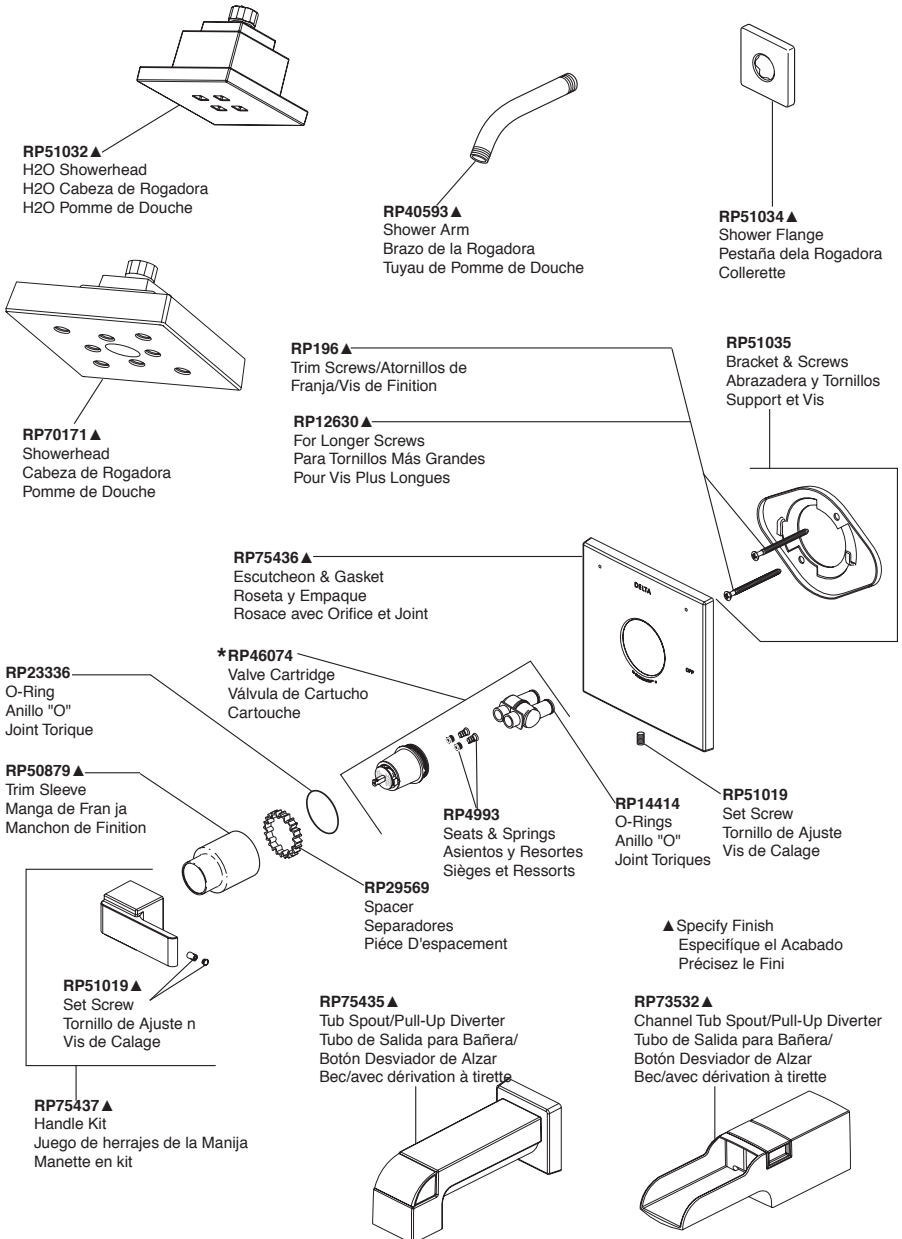

**T14067, T14267, T14267-H2O, T14267-LHD, T14467,
T144667-H2O, T14467-LHD Models / Modelos / Modèles**