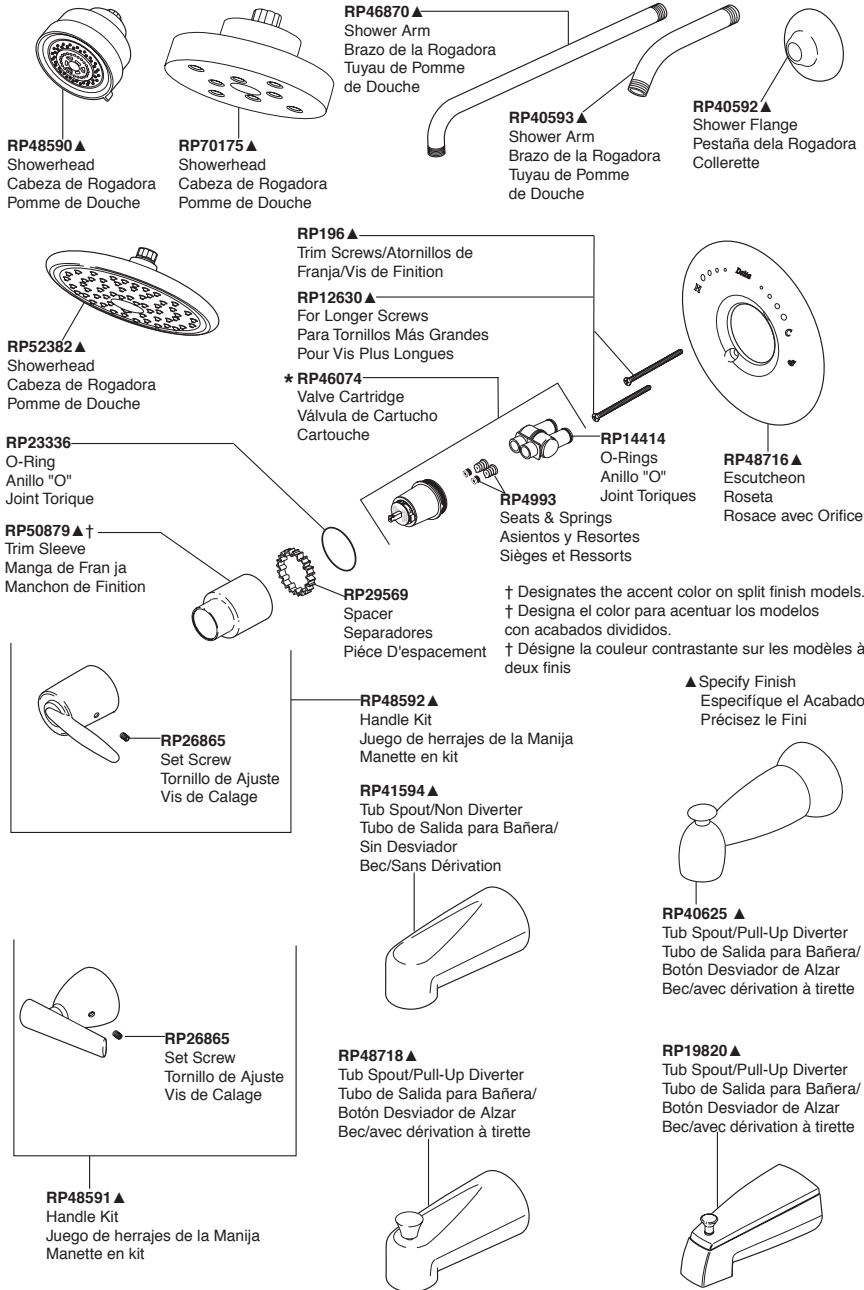

**T14082, T14085, T14185, T14282, T14285, T14285-H2O, T 14482,
T14485 & T14485-H2O Models / Modelos / Modèles**